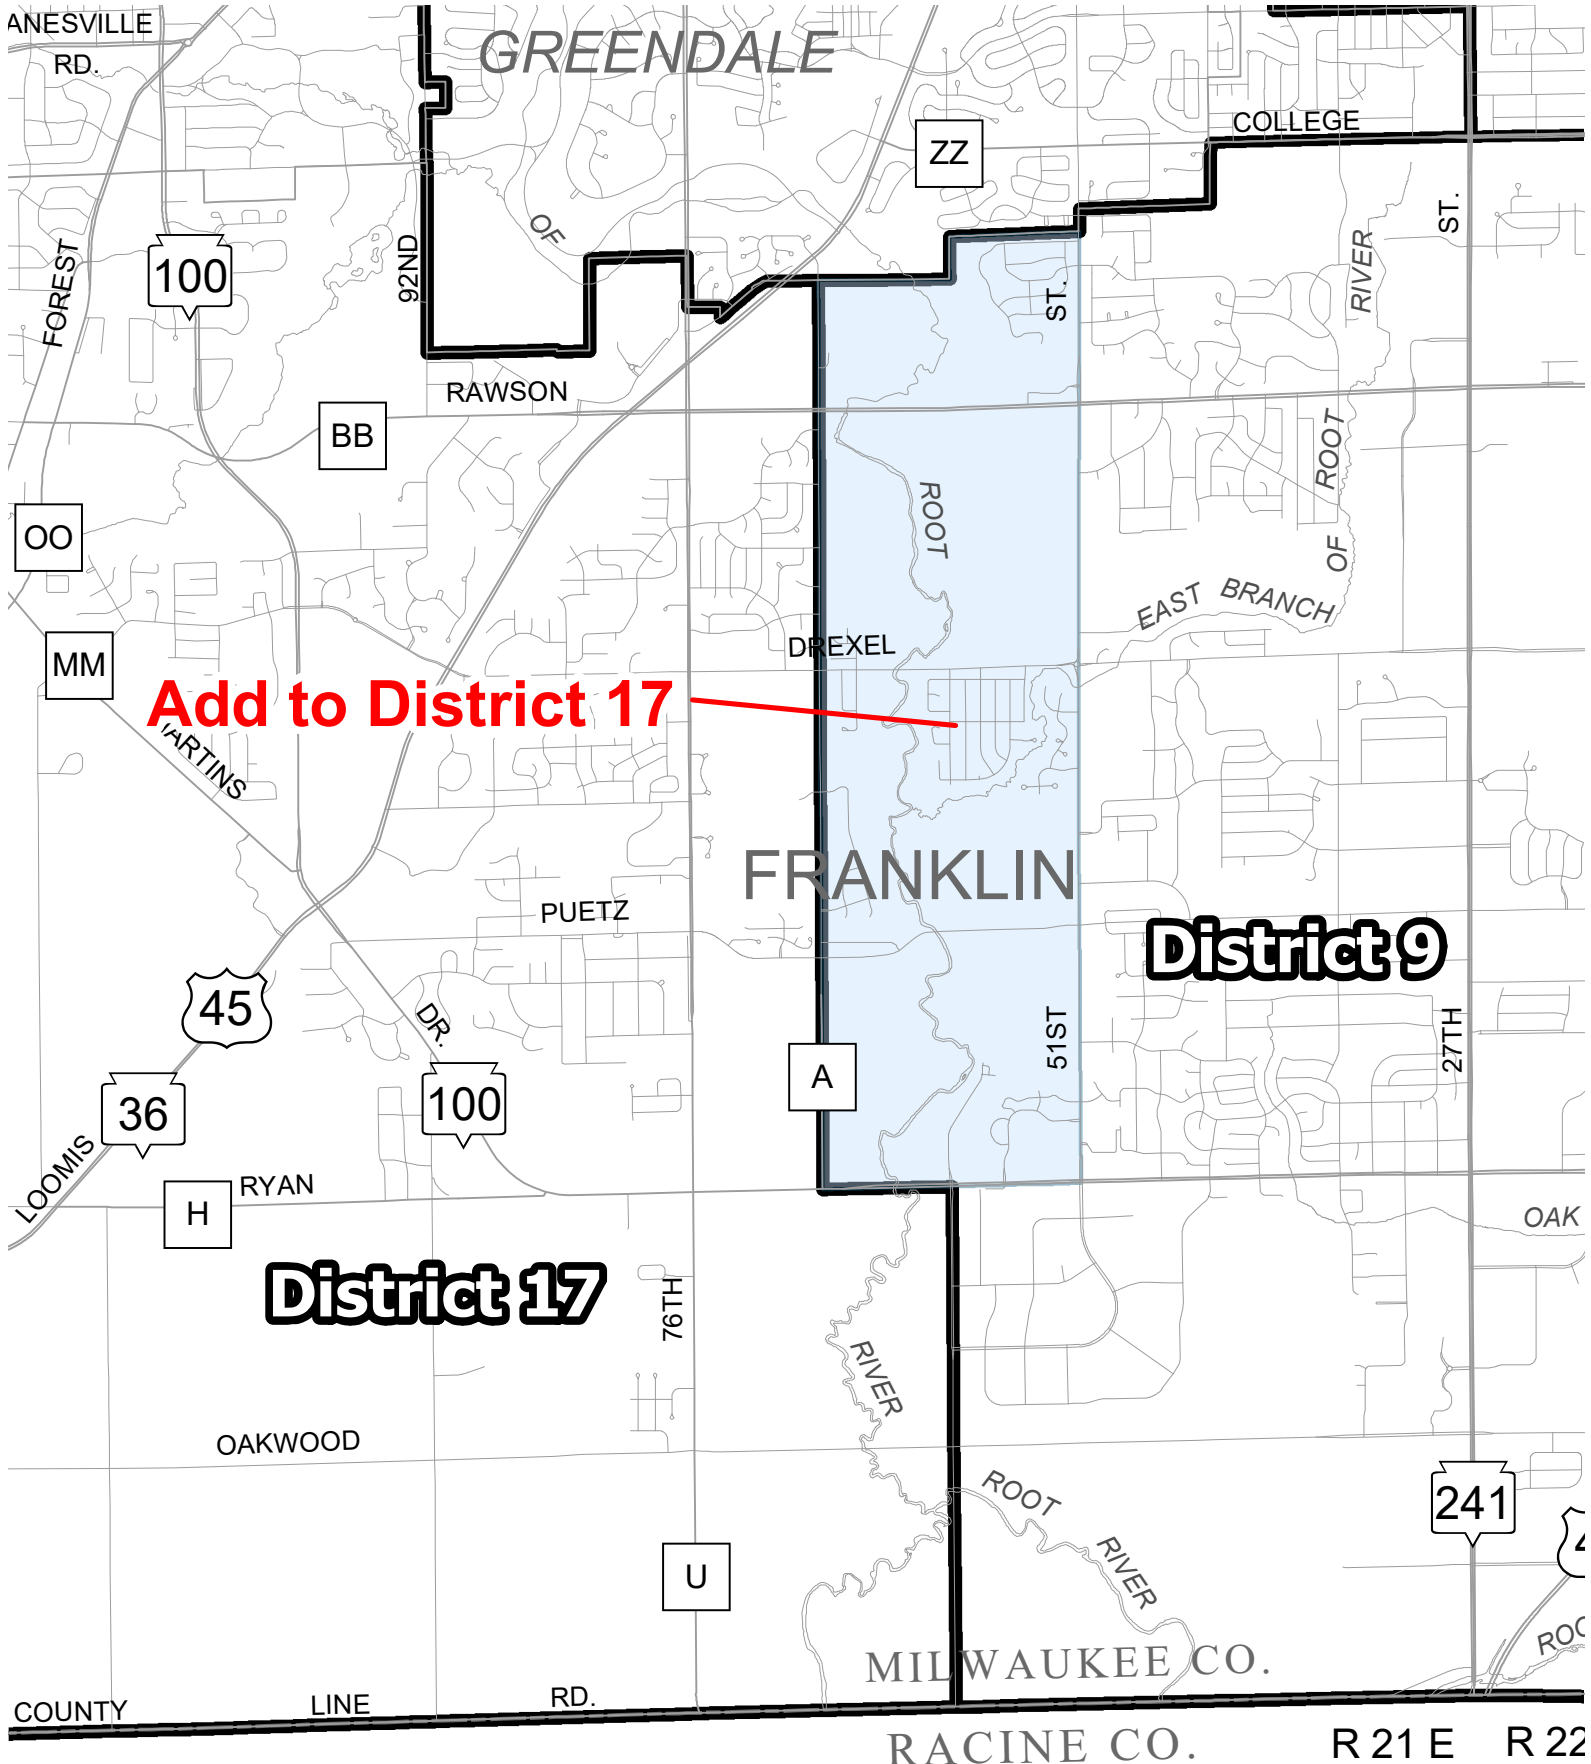

Supervisor Logsdon Amendment  
to Version K1

Note: Amendment includes changes to Districts 15, 16, and 17 from Sup. Staskunas Amendment 1

**Add to District 17**

**District 9**

**District 17**

RACINE CO.

R 21 E R 22

Sup. Logsdon Amendment to Version K1

Impacted Districts - Supervisory District Population Deviation						
Districts	Version K1			Proposed Amendment		
	2020 Census Population	Deviation from 2020 Average District (52,194)	Deviation Percentage	2020 Census Population	Deviation from 2020 Average District (52,194)	Deviation Percentage
9	53,305	1,111	2.13%	50,218	-1,976	-3.79%
15	52,017	-177	-0.34%	54,175	1,981	3.80%
16	53,417	1,223	2.34%	54,263	2,069	3.96%
17	53,136	942	1.80%	53,219	1,025	1.96%