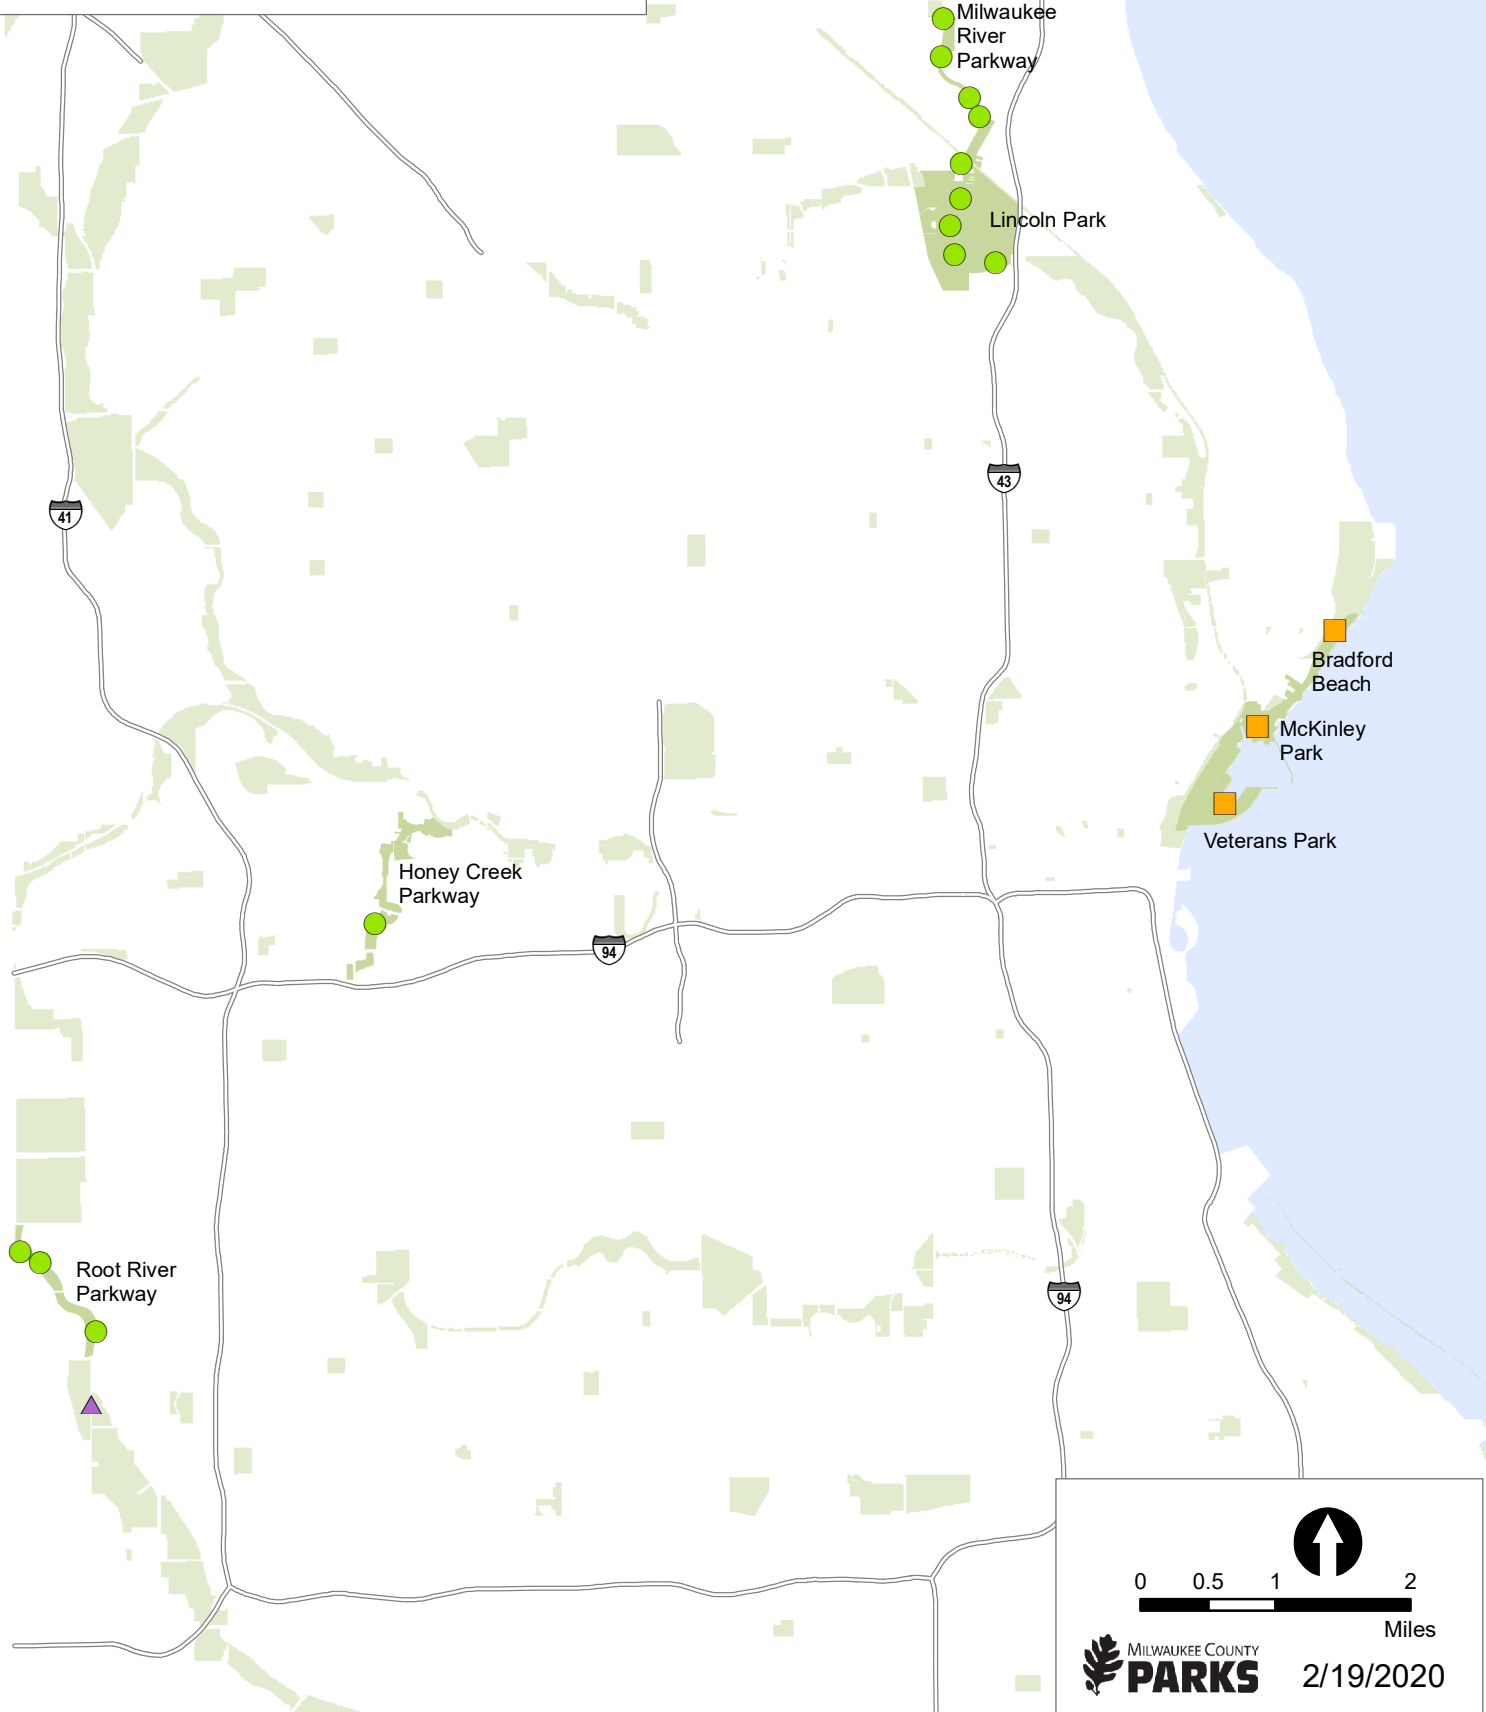

Small Cell Review Milwaukee County Parks

- Approved
- Denied
- ▲ Small Cell Applied, Not on Parkland
- Milwaukee County Parklands

0 0.5 1 2
Miles

MILWAUKEE COUNTY
PARKS 2/19/2020