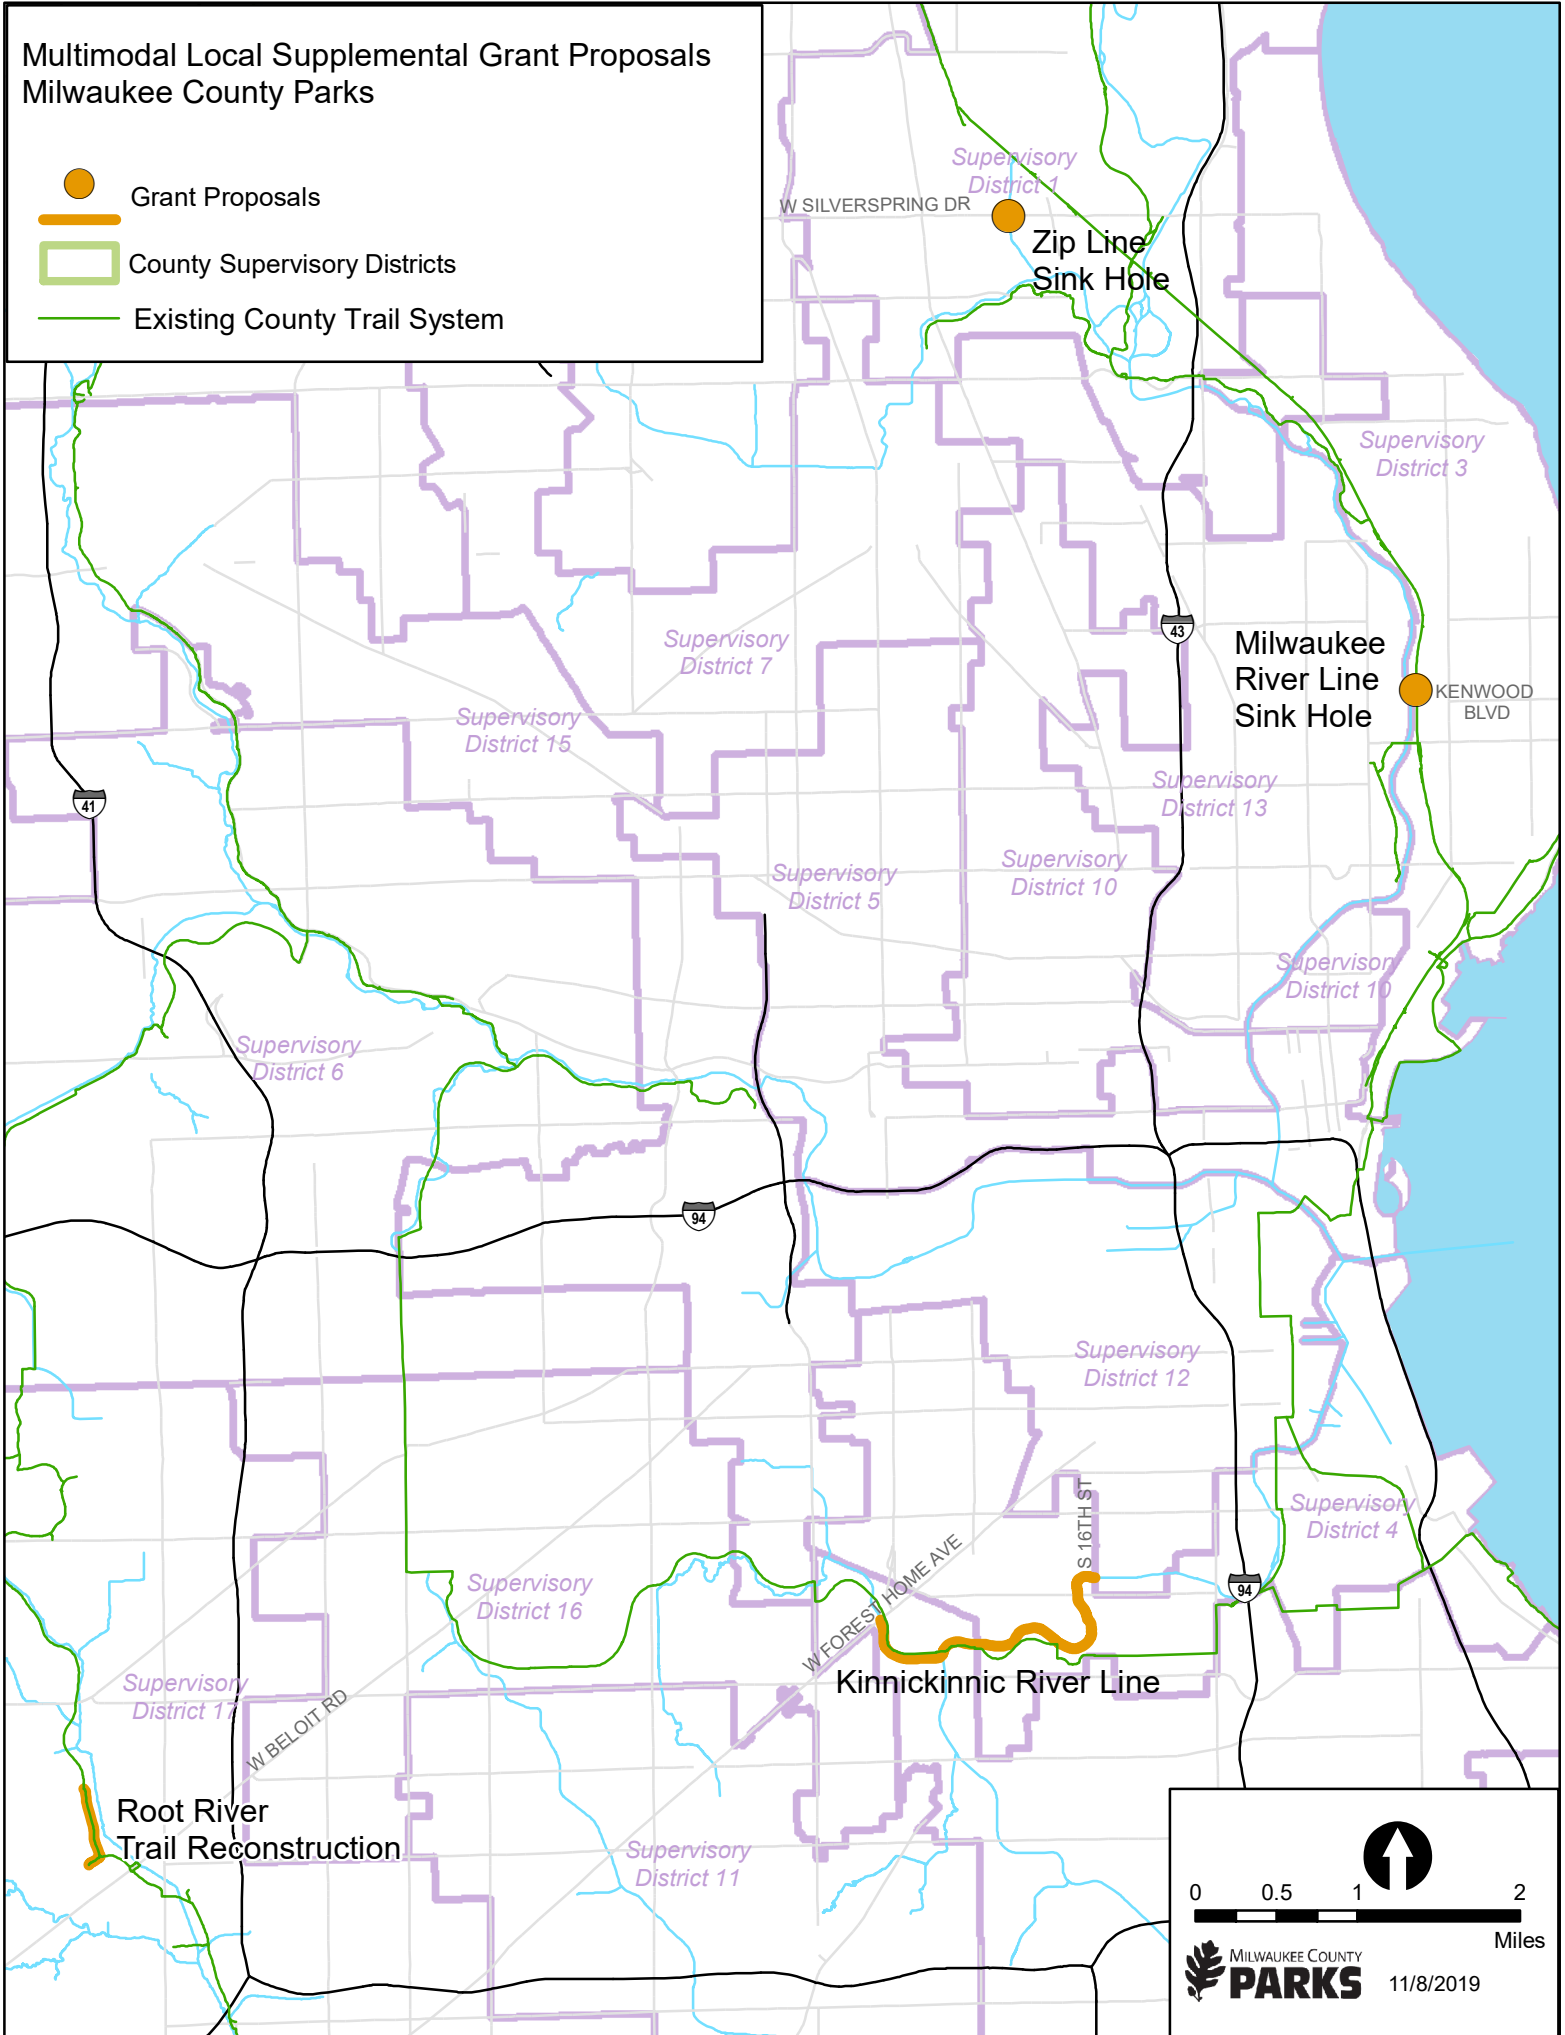

Multimodal Local Supplemental Grant Proposals Milwaukee County Parks

-  Grant Proposals
-  County Supervisory Districts
-  Existing County Trail System

0 0.5 1 2
Miles

MILWAUKEE COUNTY
PARKS 11/8/2019