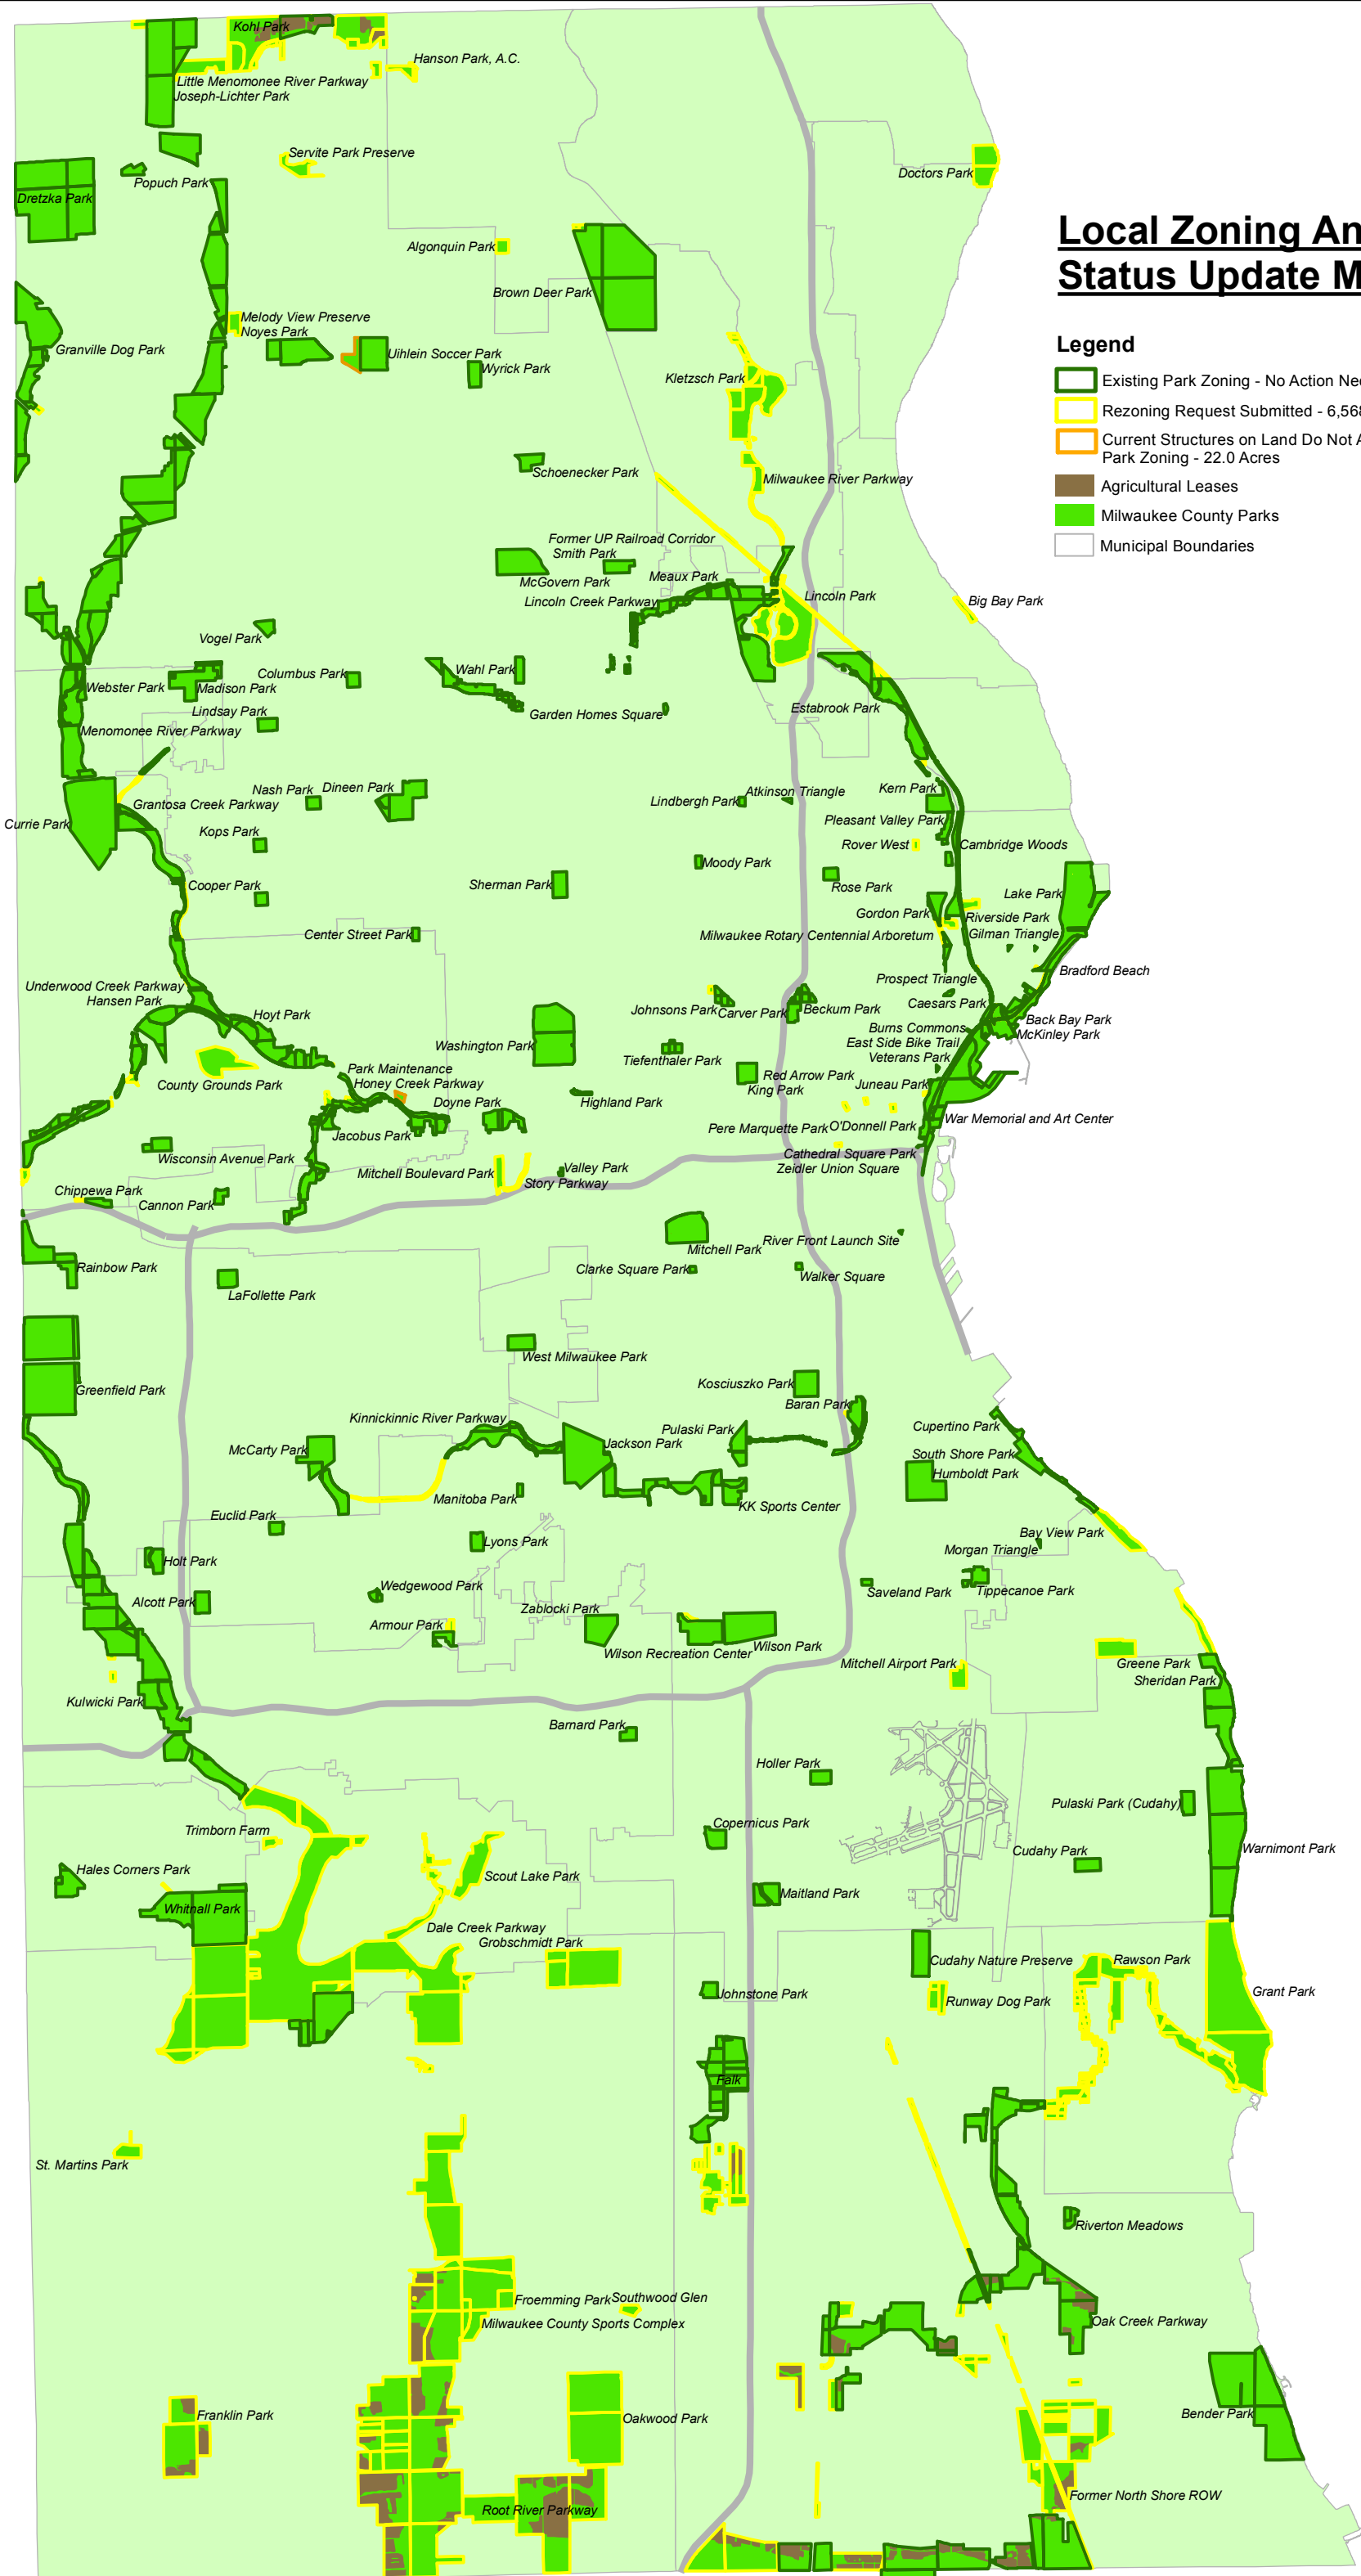

Local Zoning Analysis Status Update March 2016

Legend

- Existing Park Zoning - No Action Necessary - 8,518.5 Acres
- Rezoning Request Submitted - 6,568.4 Acres
- Current Structures on Land Do Not Allow for Park Zoning - 22.0 Acres
- Agricultural Leases
- Milwaukee County Parks
- Municipal Boundaries