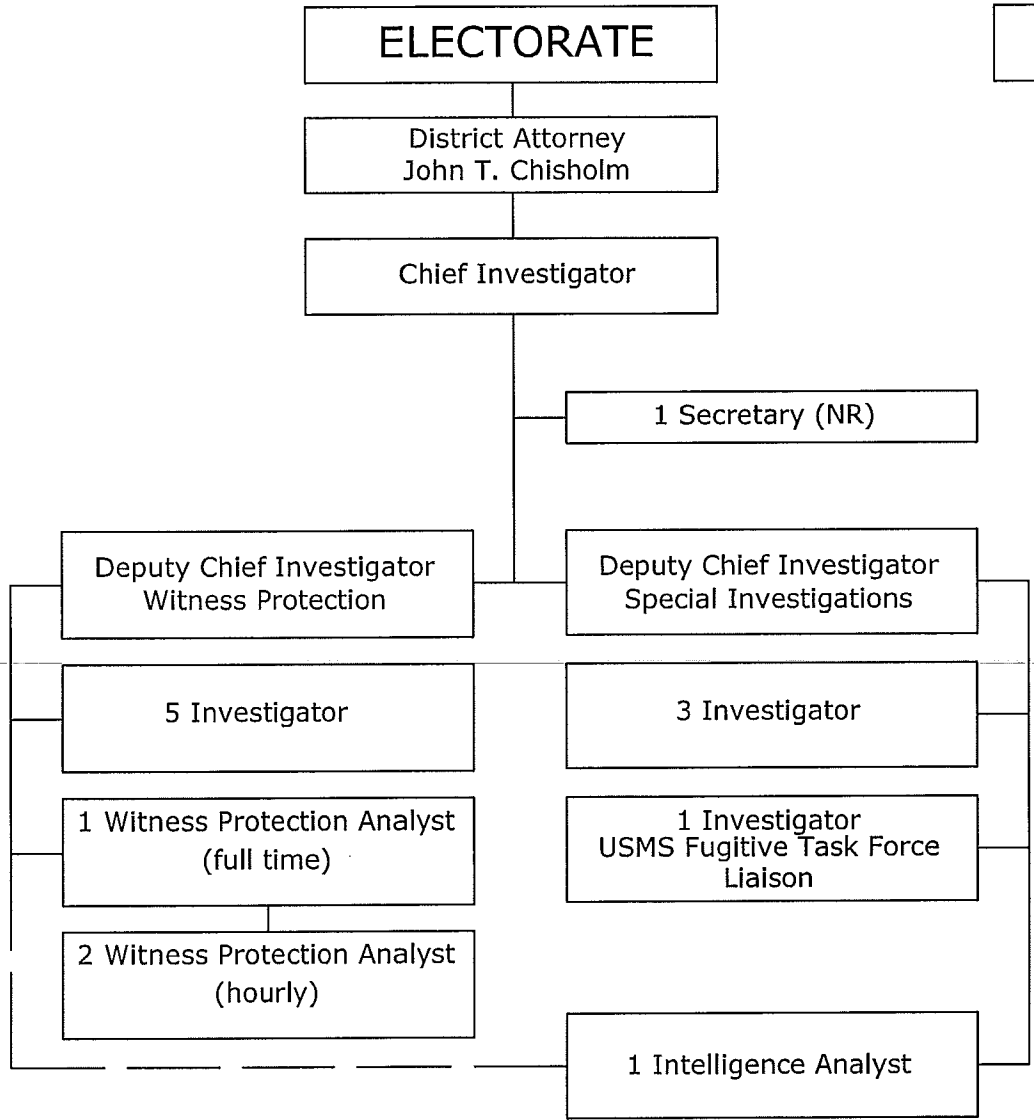

Milwaukee County District Attorney's Office Investigator Unit

Proposed new org chart
8/16/2013

Prosecutors