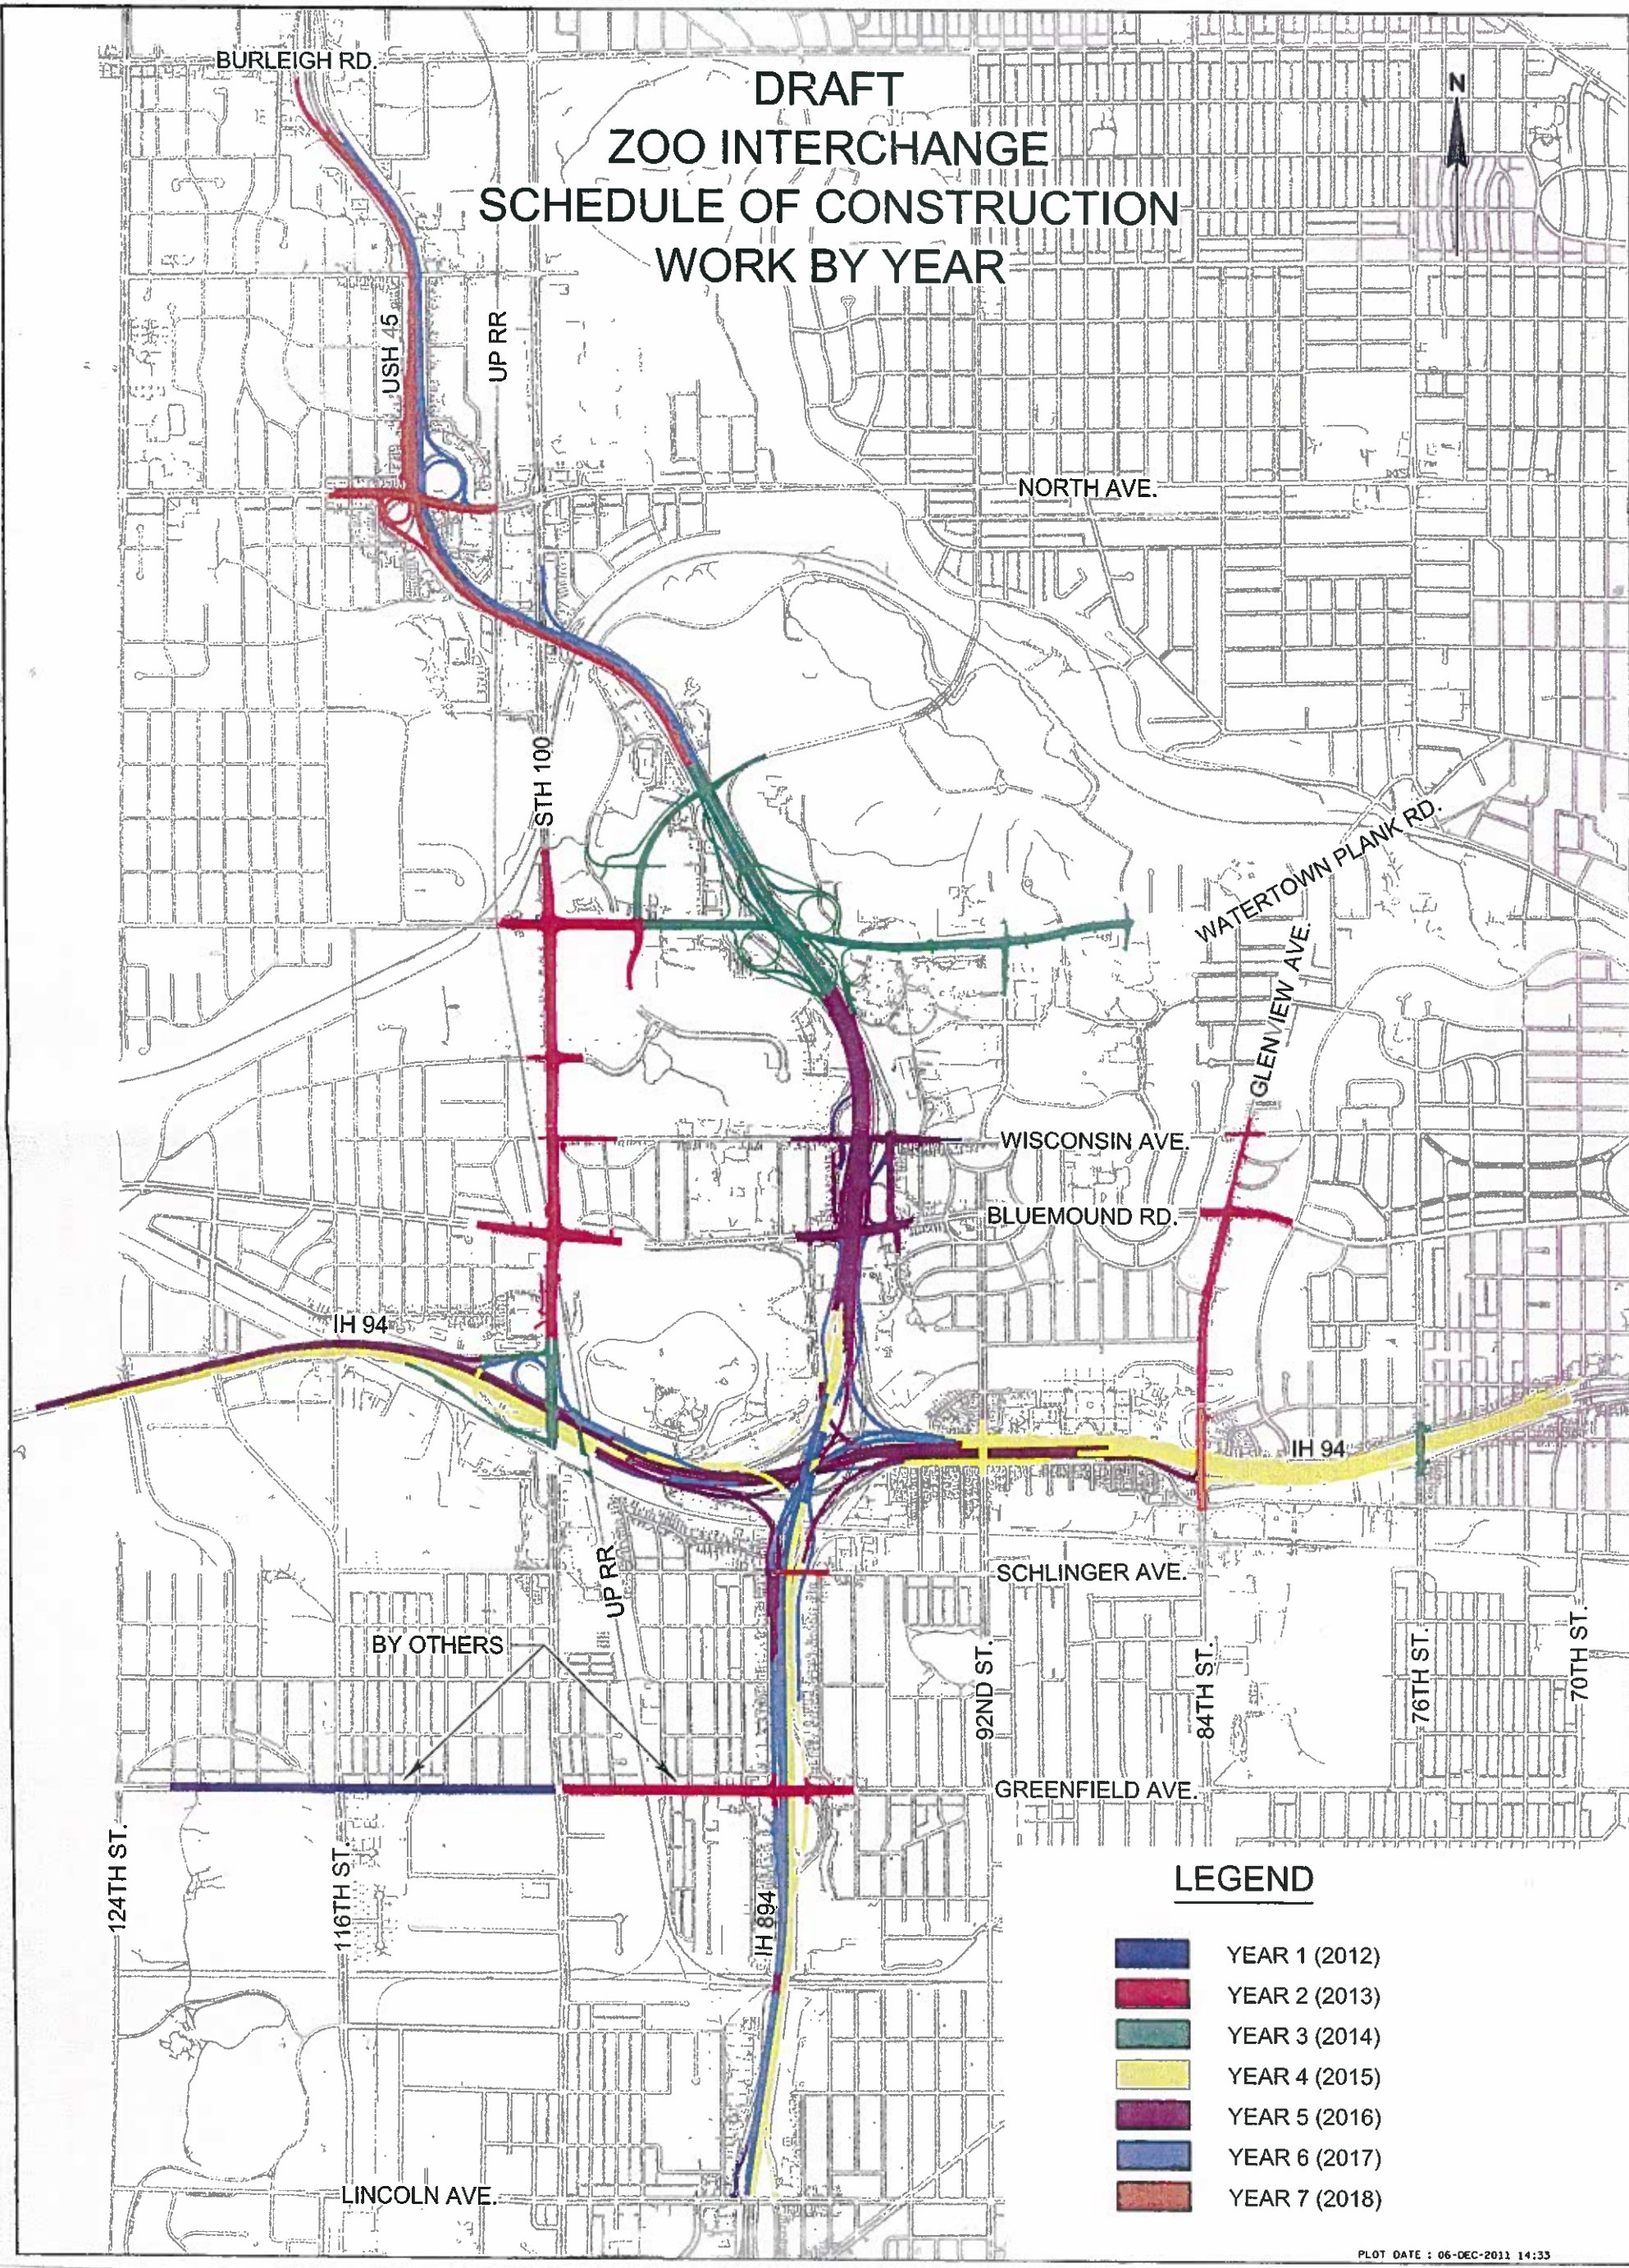

DRAFT ZOO INTERCHANGE SCHEDULE OF CONSTRUCTION WORK BY YEAR

LEGEND

- YEAR 1 (2012)
- YEAR 2 (2013)
- YEAR 3 (2014)
- YEAR 4 (2015)
- YEAR 5 (2016)
- YEAR 6 (2017)
- YEAR 7 (2018)