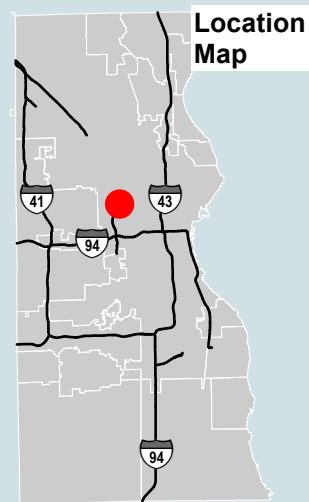

UEC Washington Water Easement Area

 Park Boundary

6/17/2024

Location Map