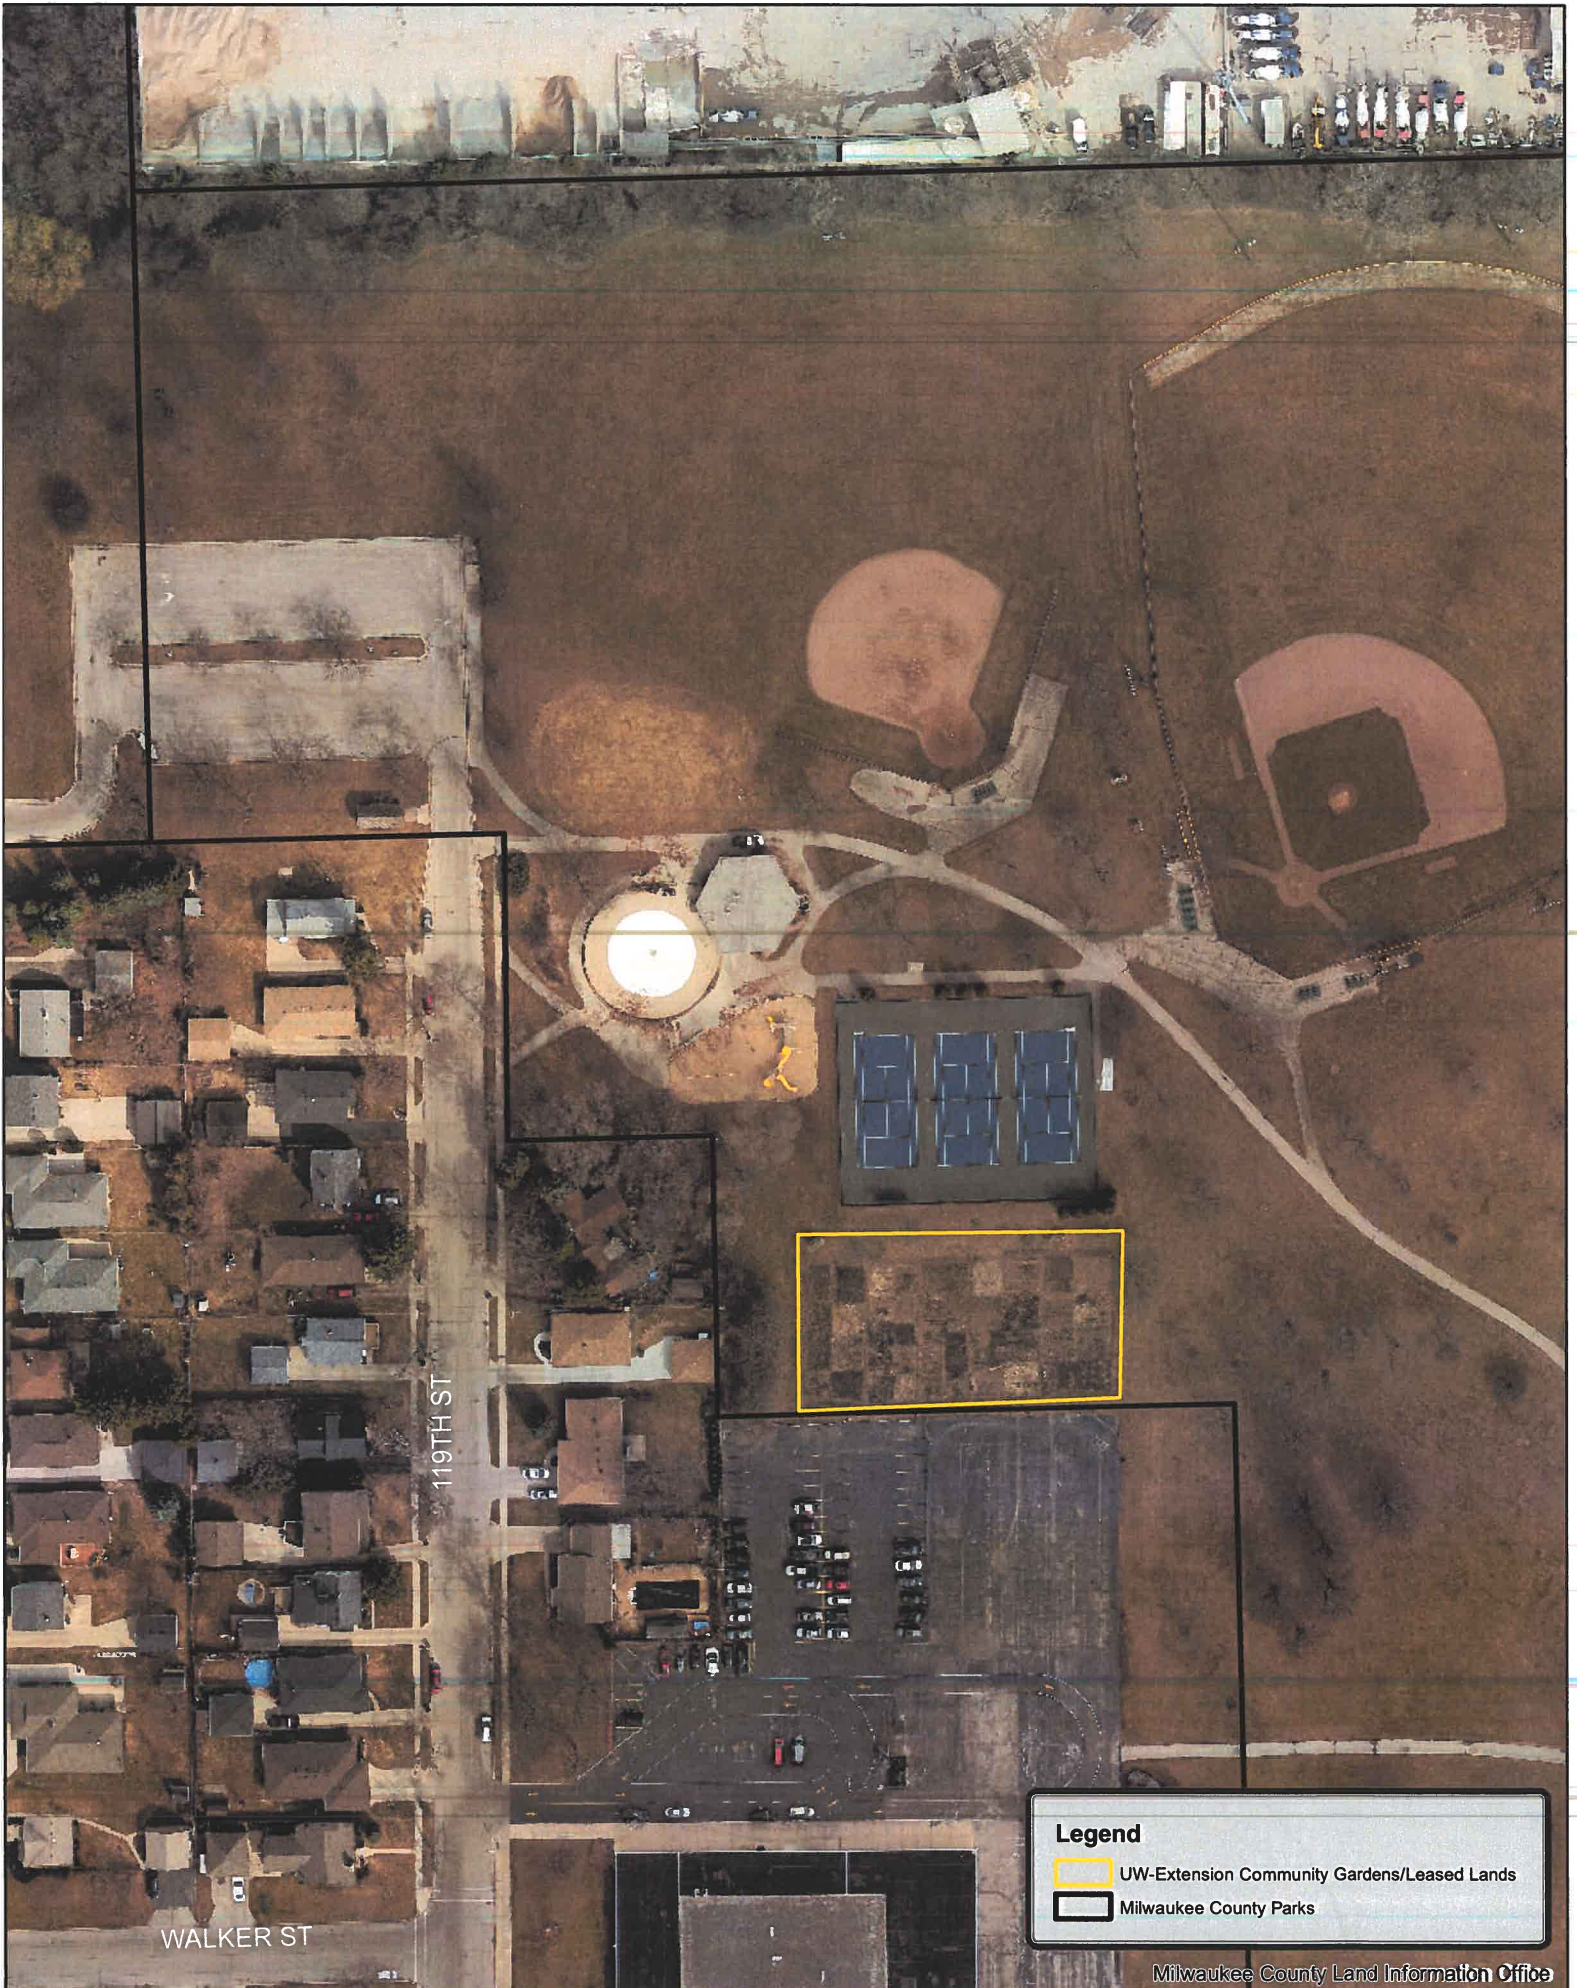

EXHIBIT: KOHL PARK PREMISES

FIREFLY RIDGE

Legend

-  UW-Extension Community Gardens/Leased Lands
-  Milwaukee County Parks

RAINBOW PARK

Legend

-  UW-Extension Community Gardens/Leased Lands
-  Milwaukee County Parks

1,630 Square Feet

Legend

-  UW-Extension Community Gardens/Leased Lands
-  Milwaukee County Parks

9 Acres

FOREST HILL AVE

OAKRIDGE LN

BELMAR S WAY

GREEN VALLEY LN

LONG MEADOW DR

Legend

-  UW-Extension Community Gardens/Leased Lands
-  Milwaukee County Parks