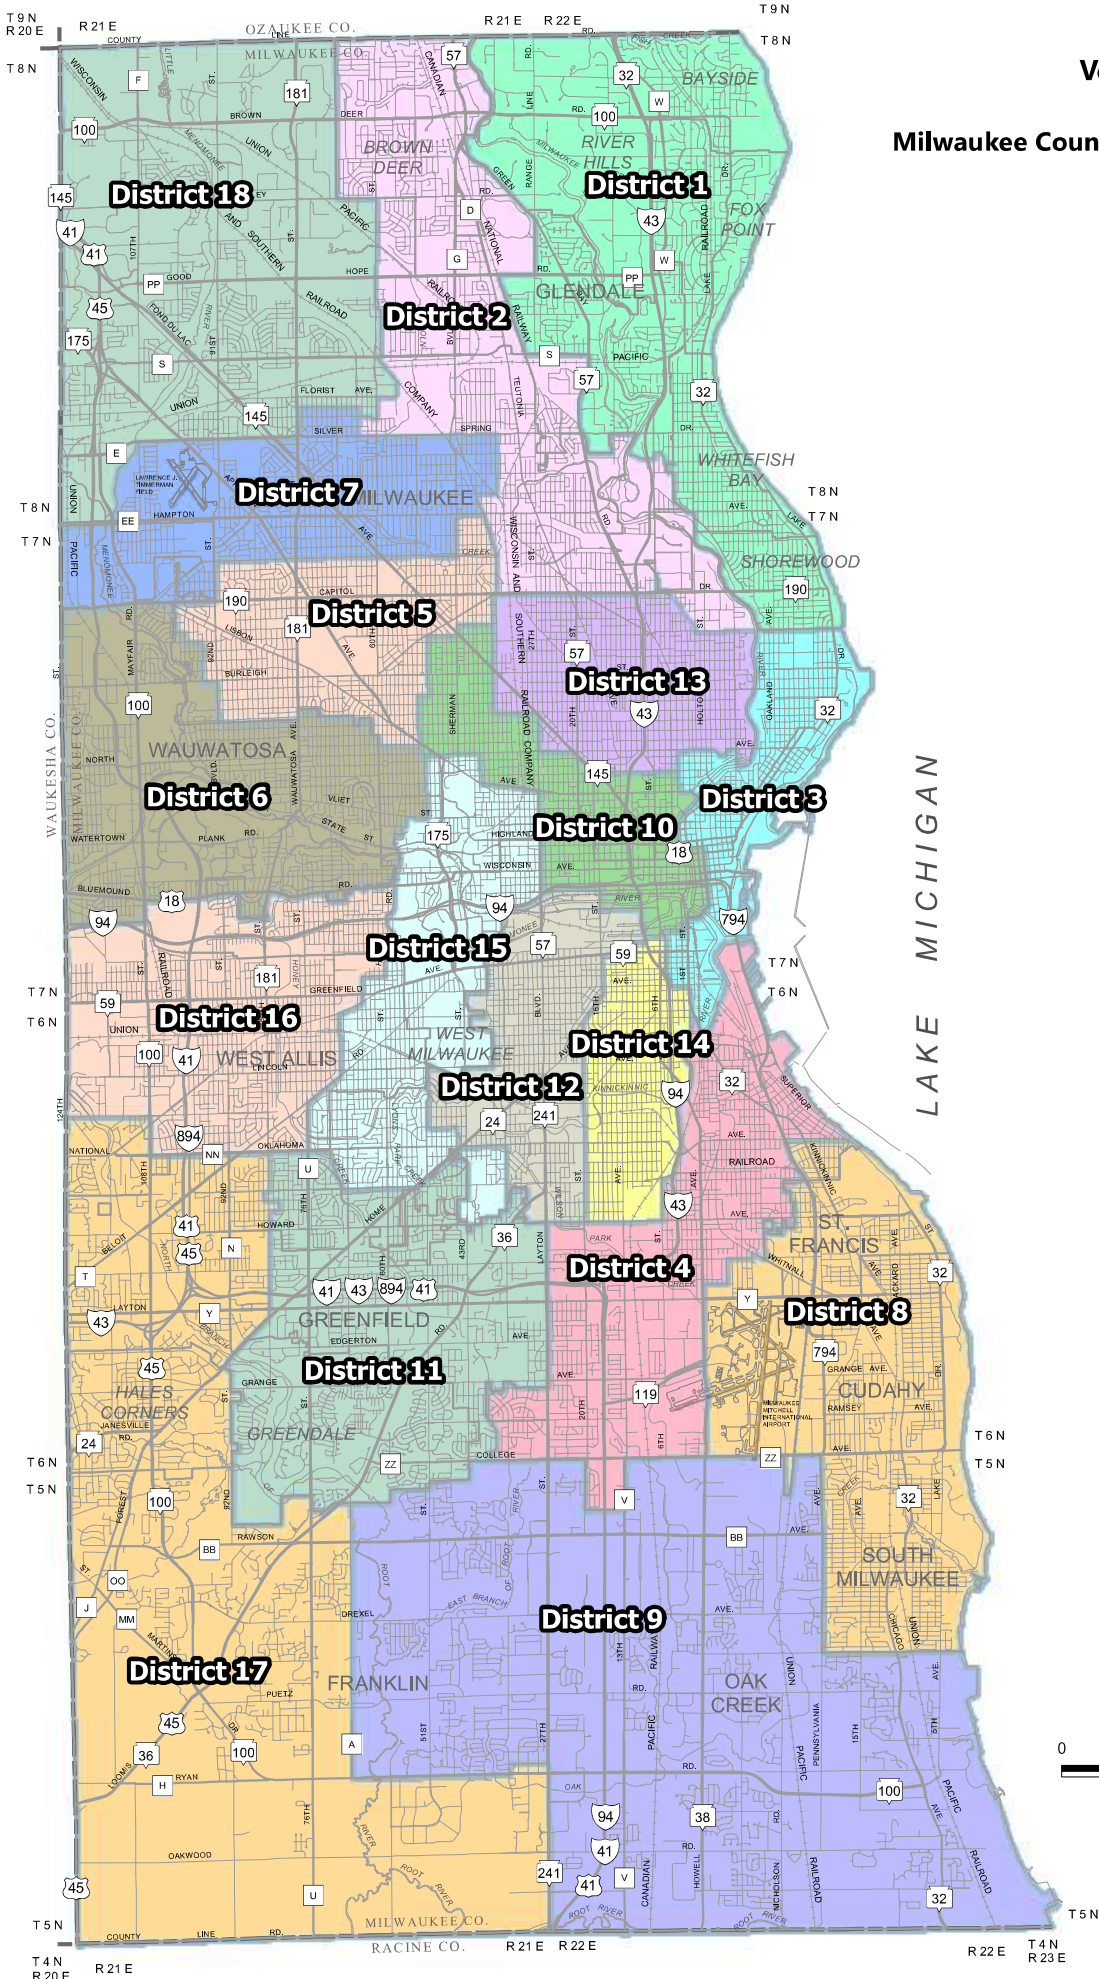

Version K

# Milwaukee County Potential District Plan

Source: SEWRPC