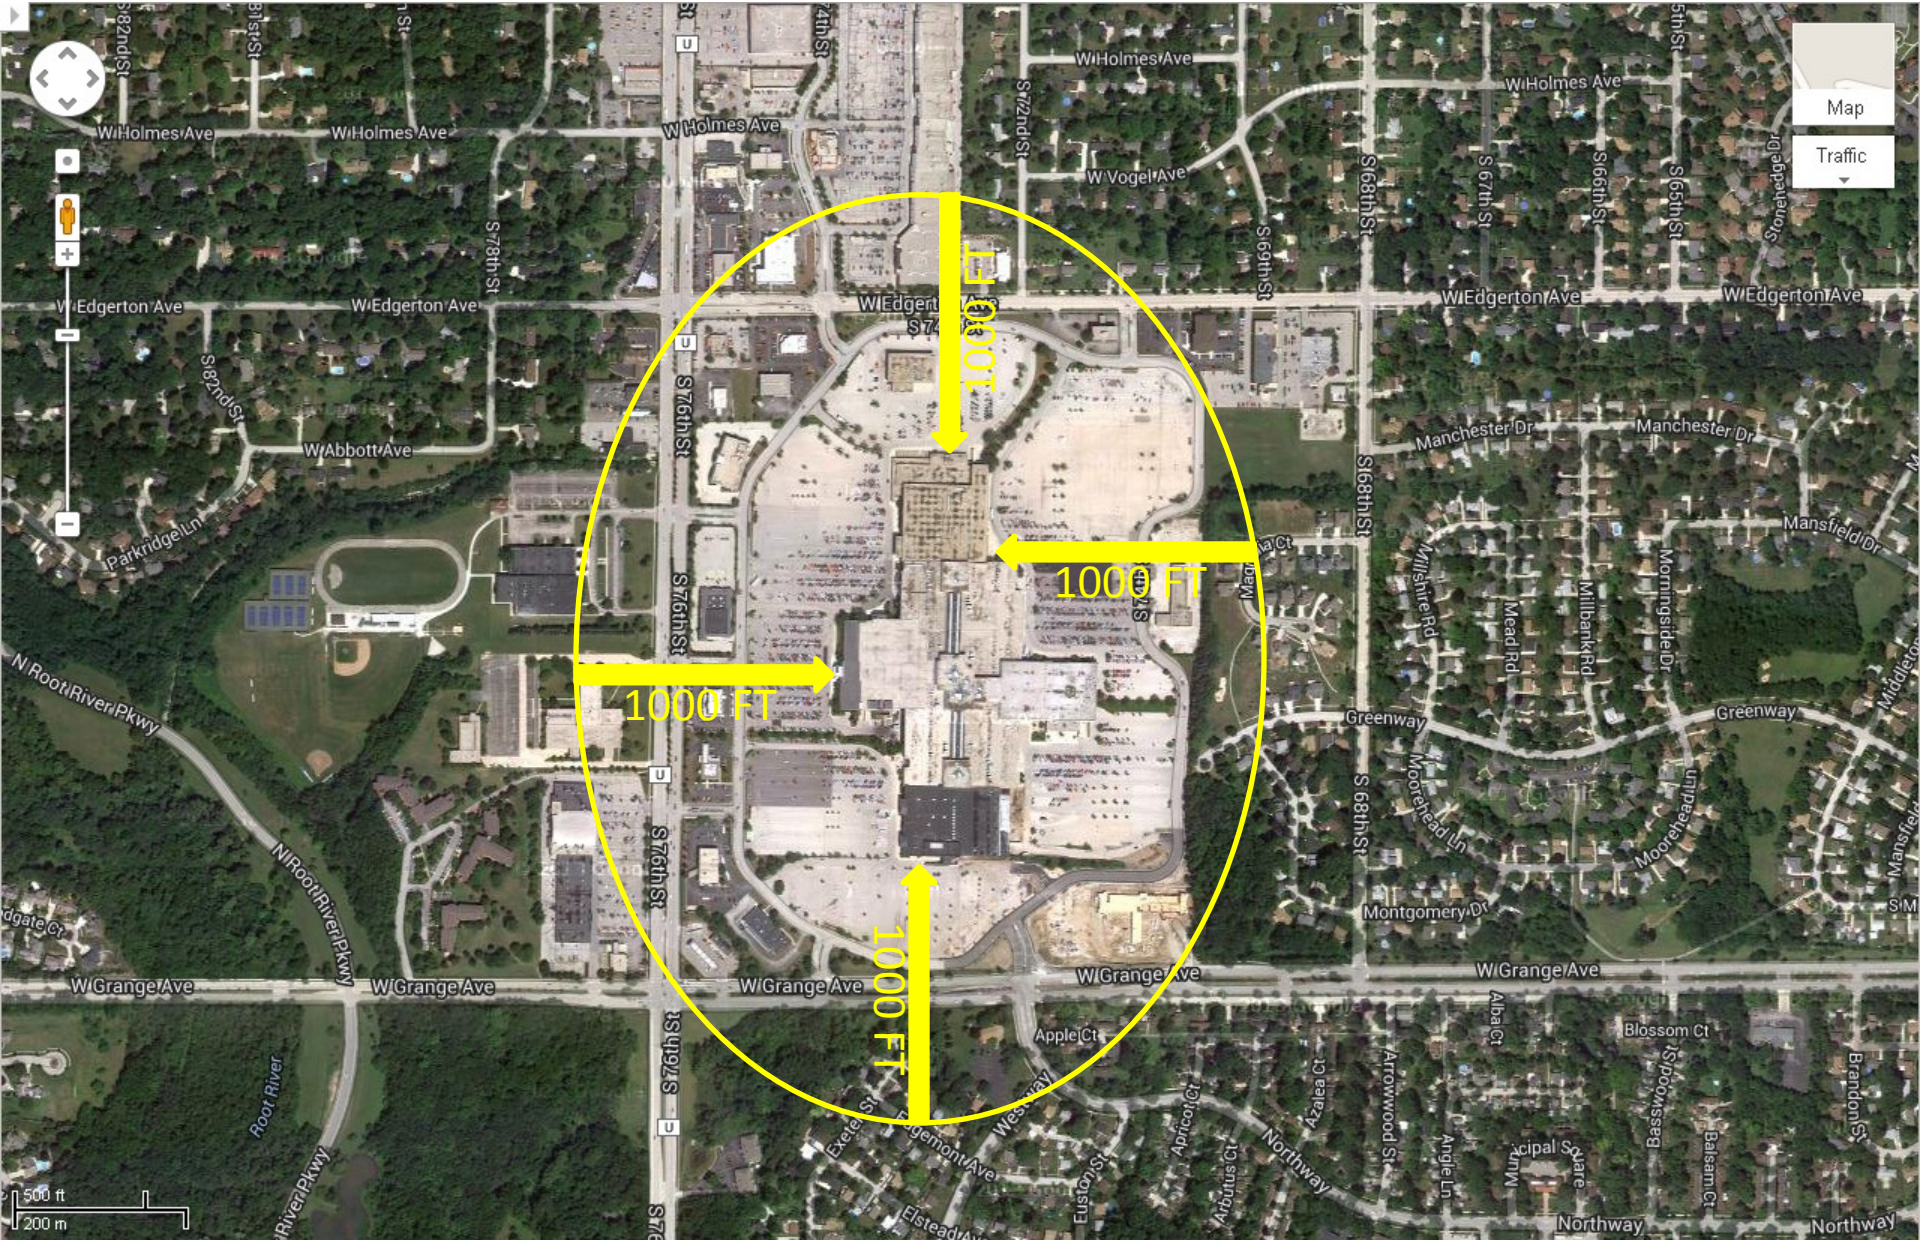

1000 Foot Radius to Mall Entrances

**Dodge Traffic Here
(Not Safe)**

**New Bus Stop
(1000 ft from entrance)**

**Southridge Mall
5300 S. 76th St,
Greendale, WI 53129**

**Accessible Parking
(50ft from entrance)**

Entrance

S 74th St S 74th St S 74th St S 74th St

S 74th St

**Dodge Traffic Here
(Not Safe)**

**New Bus Stop
(1000 ft from entrance)**

**Southridge Mall
5300 S. 76th St,
Greendale, WI 53129**

**Accessible Parking
(50ft from entrance)**

Entrance

S 74th St

S 74th St

S 74th St

S 74th St

S 74th St

© 2013 Google

© 2013 Google

© 2013 Google

1000 Foot Radius to Mall Entrances