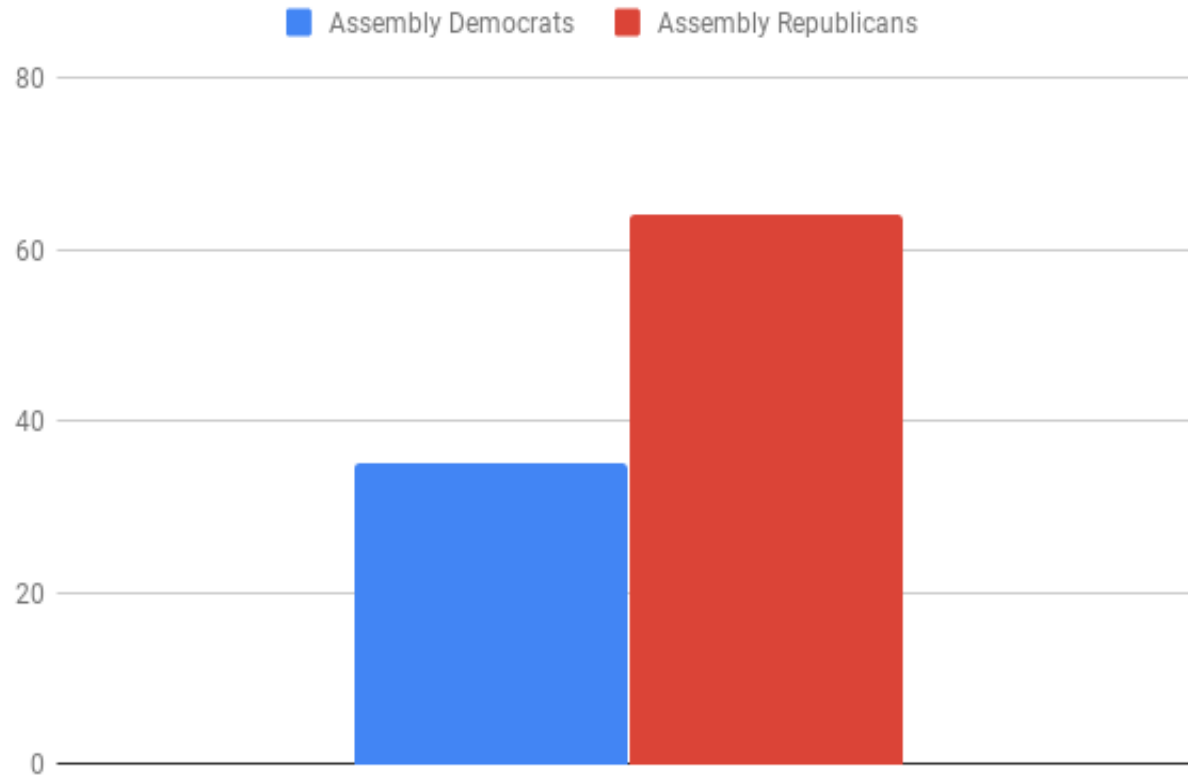

Fair Deal for Milwaukee County Workgroup

Wisconsin Legislative Background

Bipartisan Control of State Government: 2019

Wisconsin State Senate

Bipartisan Control of State Government: 2019

Wisconsin State Assembly

Bipartisan Control of State Government: Governor-Elect Tony Evers and Lt. Governor-Elect Mandela Barnes (D)