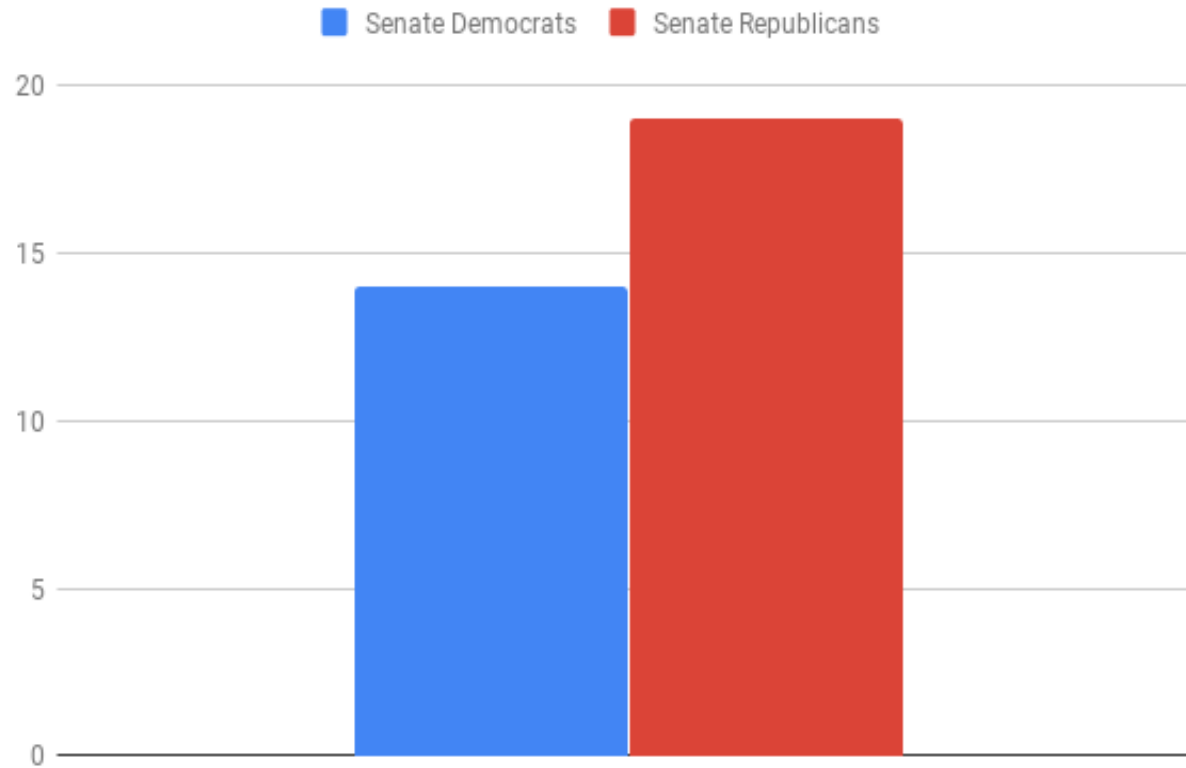

Fair Deal for Milwaukee County Workgroup

Wisconsin Legislative Background

Bipartisan Control of State Government: 2019

Wisconsin State Senate

Bipartisan Control of State Government: 2019

Wisconsin State Assembly

Bipartisan Control of State Government: Governor-Elect Tony Evers and Lt. Governor-Elect Mandela Barnes (D)