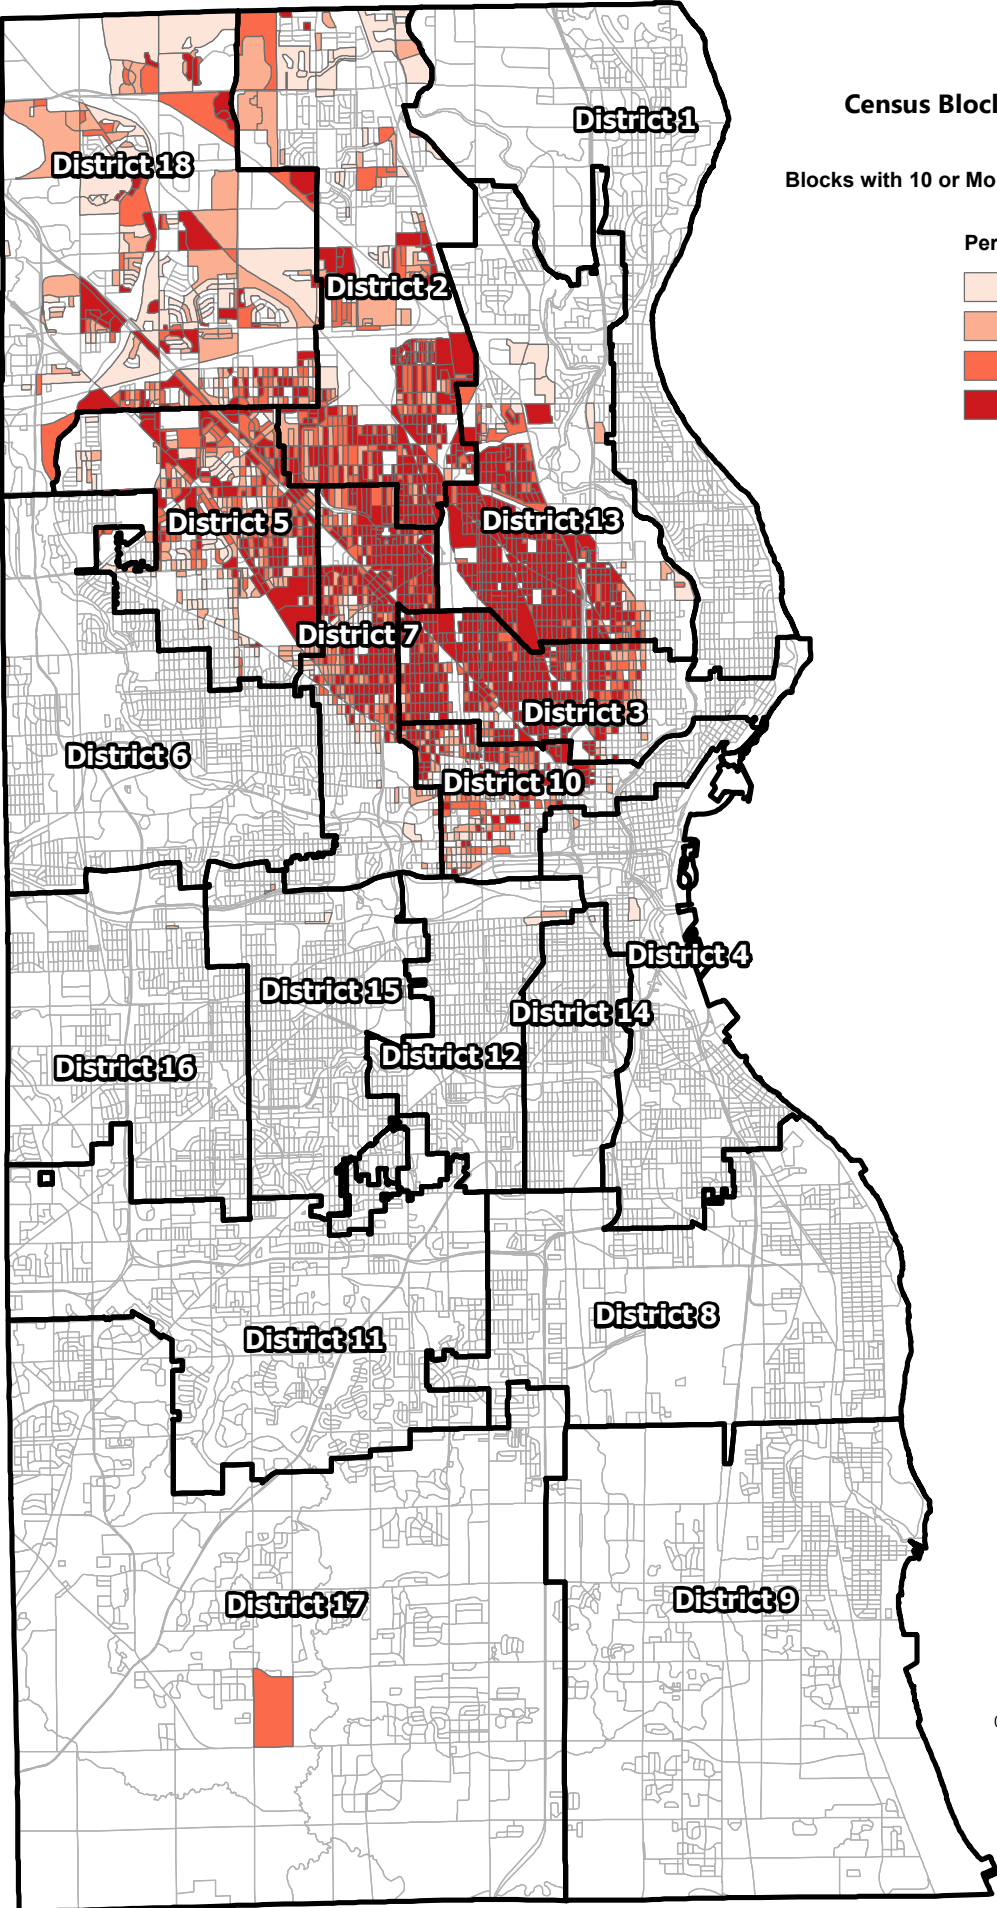

Version L

Milwaukee County Potential District Plan

Source: SEWRPC

Map L Census Block Population Analysis

Blocks with 10 or More African American Residents

Percent African American

Map L Census Block Population Analysis

Blocks with 10 Or More Asian Residents

Map L
Census Block Population Analysis

Blocks with 10 Or More Hispanic Residents

Percent Hispanic