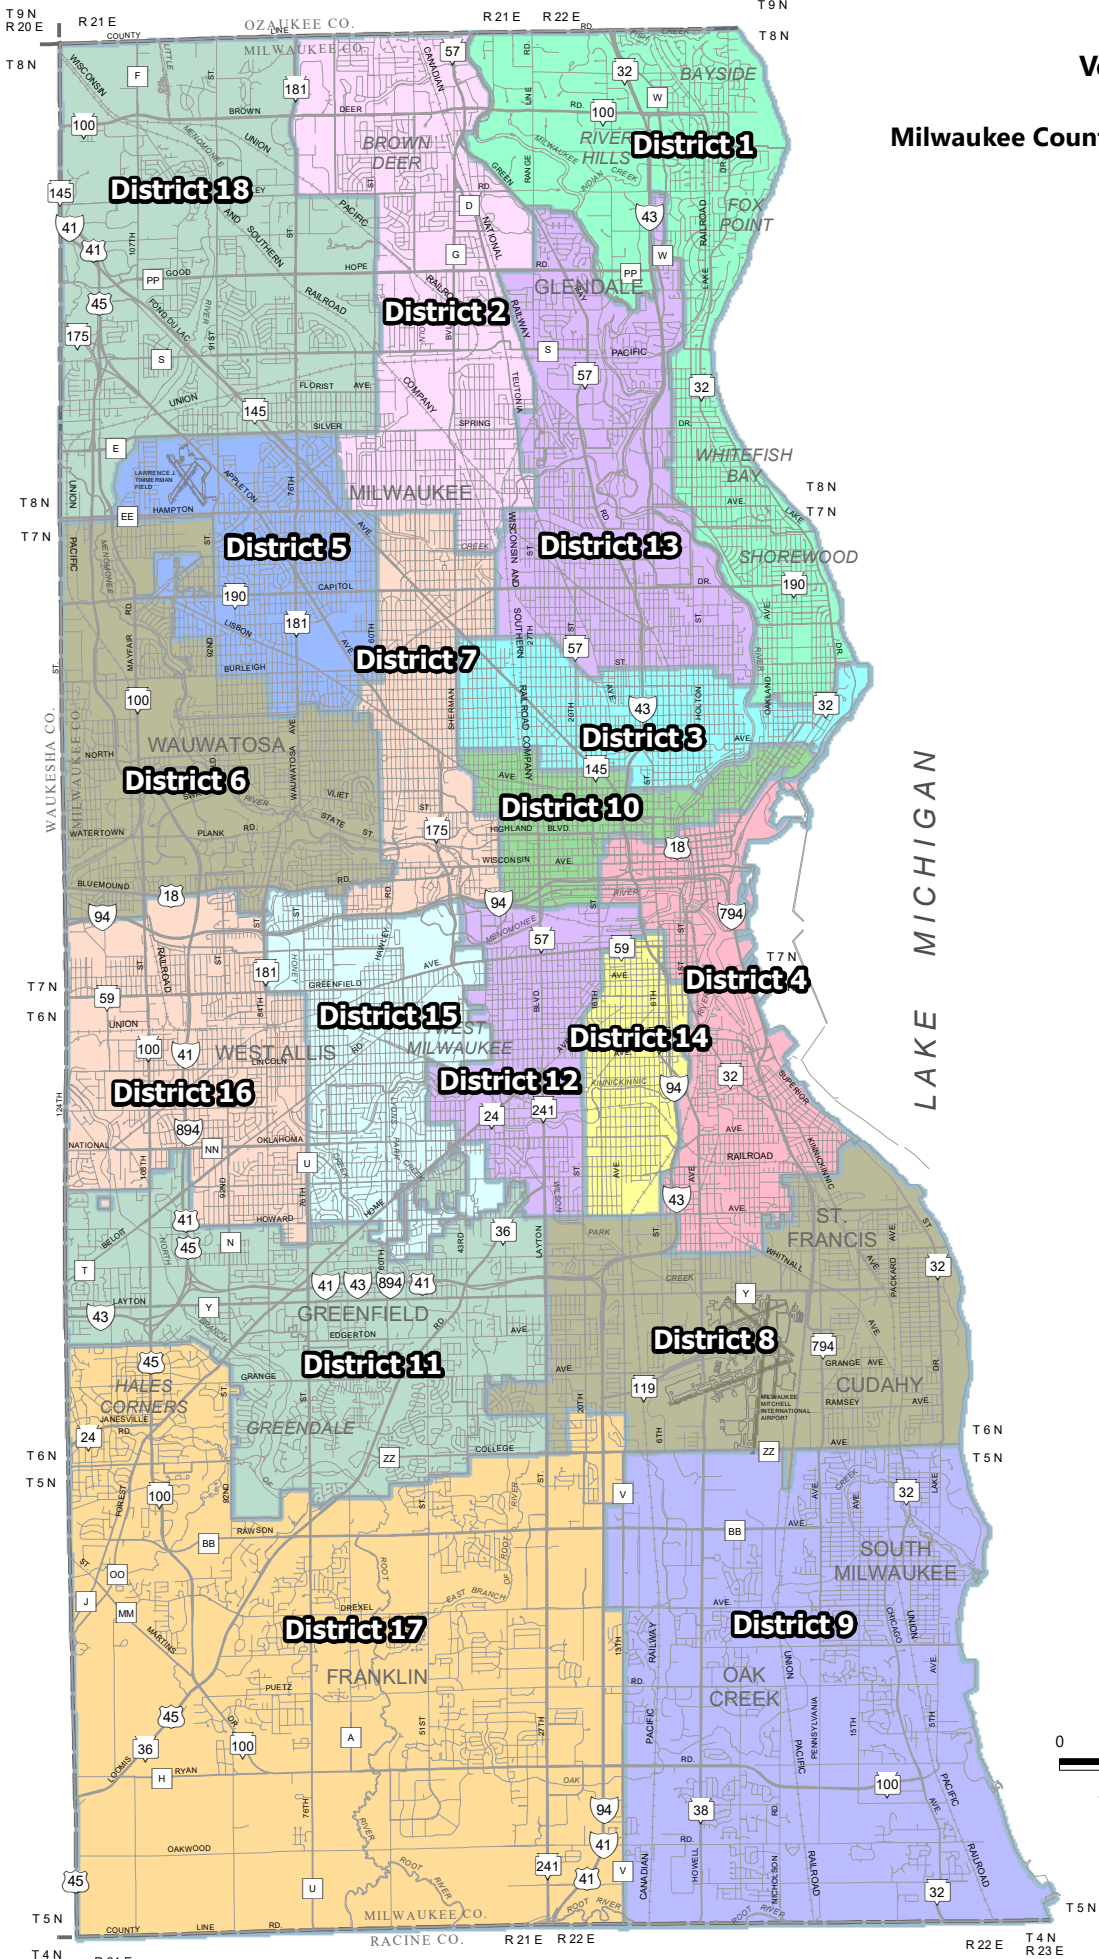

Version L

Milwaukee County Potential District Plan

Source: SEWRPC

Map L Census Block Population Analysis

Blocks with 10 or More African American Residents

Percent African American

Map L Census Block Population Analysis

Blocks with 10 Or More Asian Residents

Map L
Census Block Population Analysis

Blocks with 10 Or More Hispanic Residents

Percent Hispanic