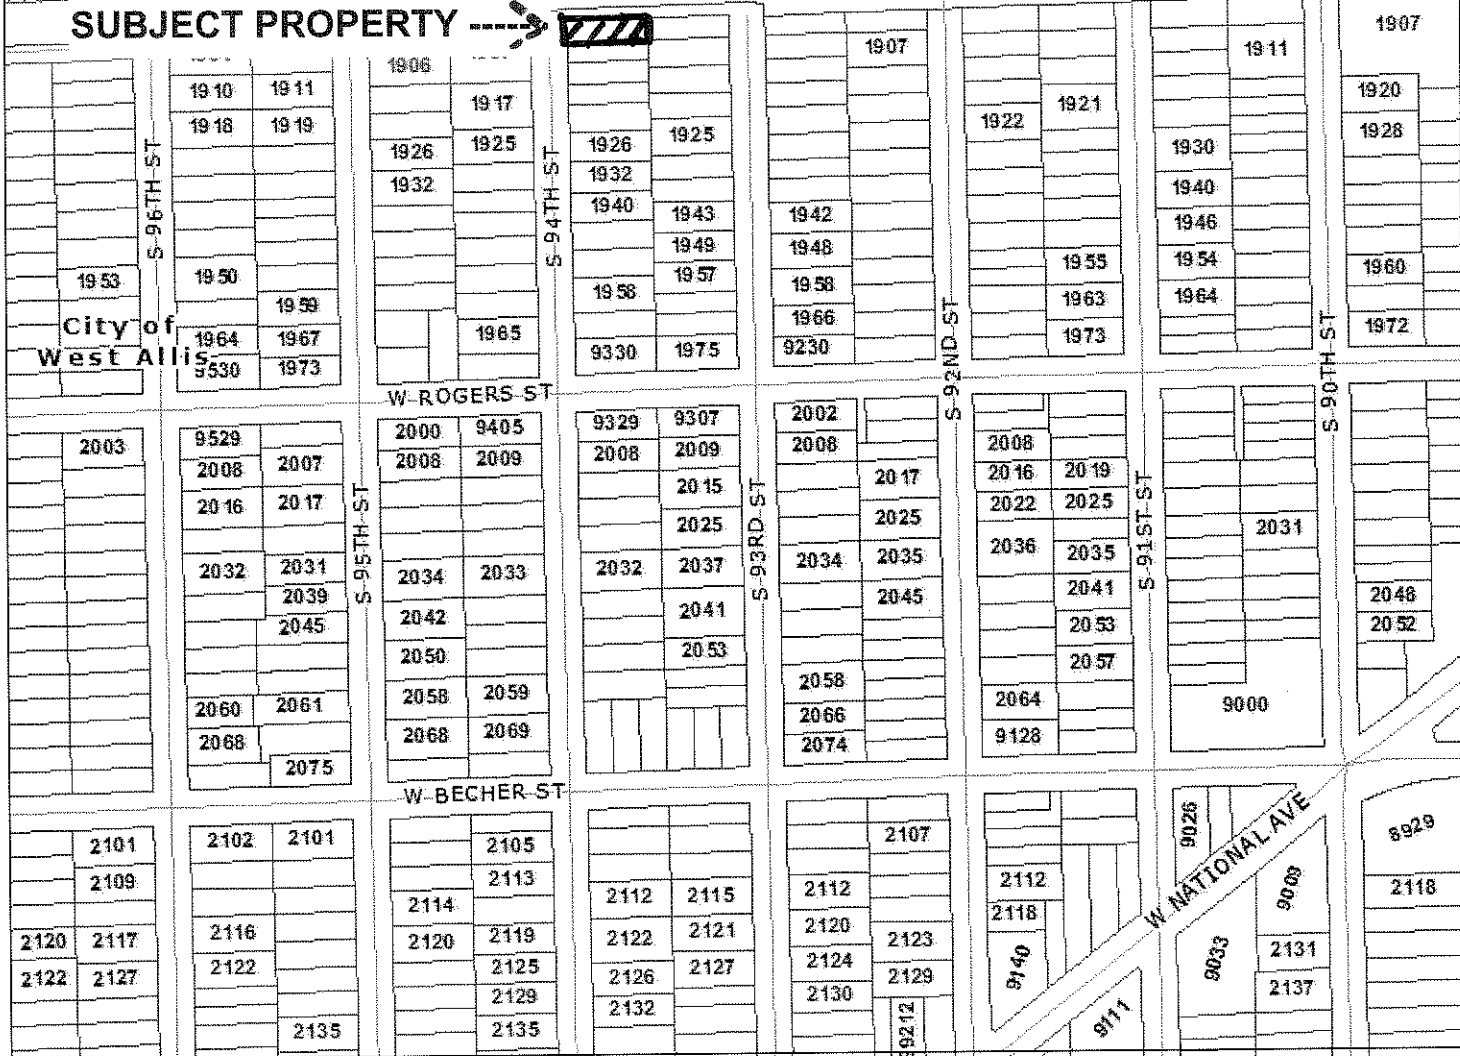

MILWAUKEE COUNTY INTERACTIVE MAP SERVICE

CHICAGO & NORTH WESTERN / UNION PACIFIC

SUBJECT PROPERTY →

Notes
 1900 South 94th Street
 Vacany Lot

THIS MAP IS NOT TO BE USED FOR NAVIGATION © MCAMLIS

DISCLAIMER: This map is a user generated static output from the Milwaukee County Land Information Office Interactive Mapping Service website. The contents herein are for reference purposes only and may or may not be accurate, current or otherwise reliable. No liability is assumed for the data delineated herein either expressed or implied by Milwaukee County or its employees.

Legend 1: 3,660

- County Boundary
- Highways, to 8k
- Street Centerlines, 0k to 8k
- Railroad 8k
- Water 8k
- Rivers 8k
- Airport 8k
- Landmarks 8k
- County Parks 8k
- Municipal Subdivisions 25k