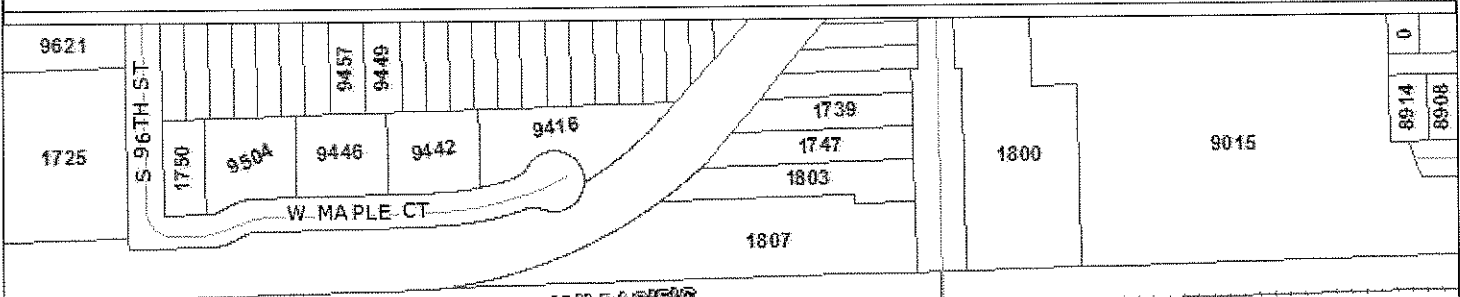

MILWAUKEE COUNTY INTERACTIVE MAP SERVICE

CHICAGO & NORTH WESTERN / UNION PACIFIC

SUBJECT PROPERTY →

Notes
 1900 South 94th Street
 Vacany Lot

THIS MAP IS NOT TO BE USED FOR NAVIGATION © MCAMLIS

DISCLAIMER: This map is a user generated static output from the Milwaukee County Land Information Office Interactive Mapping Service website. The contents herein are for reference purposes only and may or may not be accurate, current or otherwise reliable. No liability is assumed for the data delineated herein either expressed or implied by Milwaukee County or its employees.

Legend 1: 3,660

- County Boundary
- Highways, to 8k
- Street Centerlines, 0k to 8k
- Railroad 8k
- Water 8k
- Rivers 8k
- Airport 8k
- Landmarks 8k
- County Parks 8k
- Municipal Subdivisions 25k