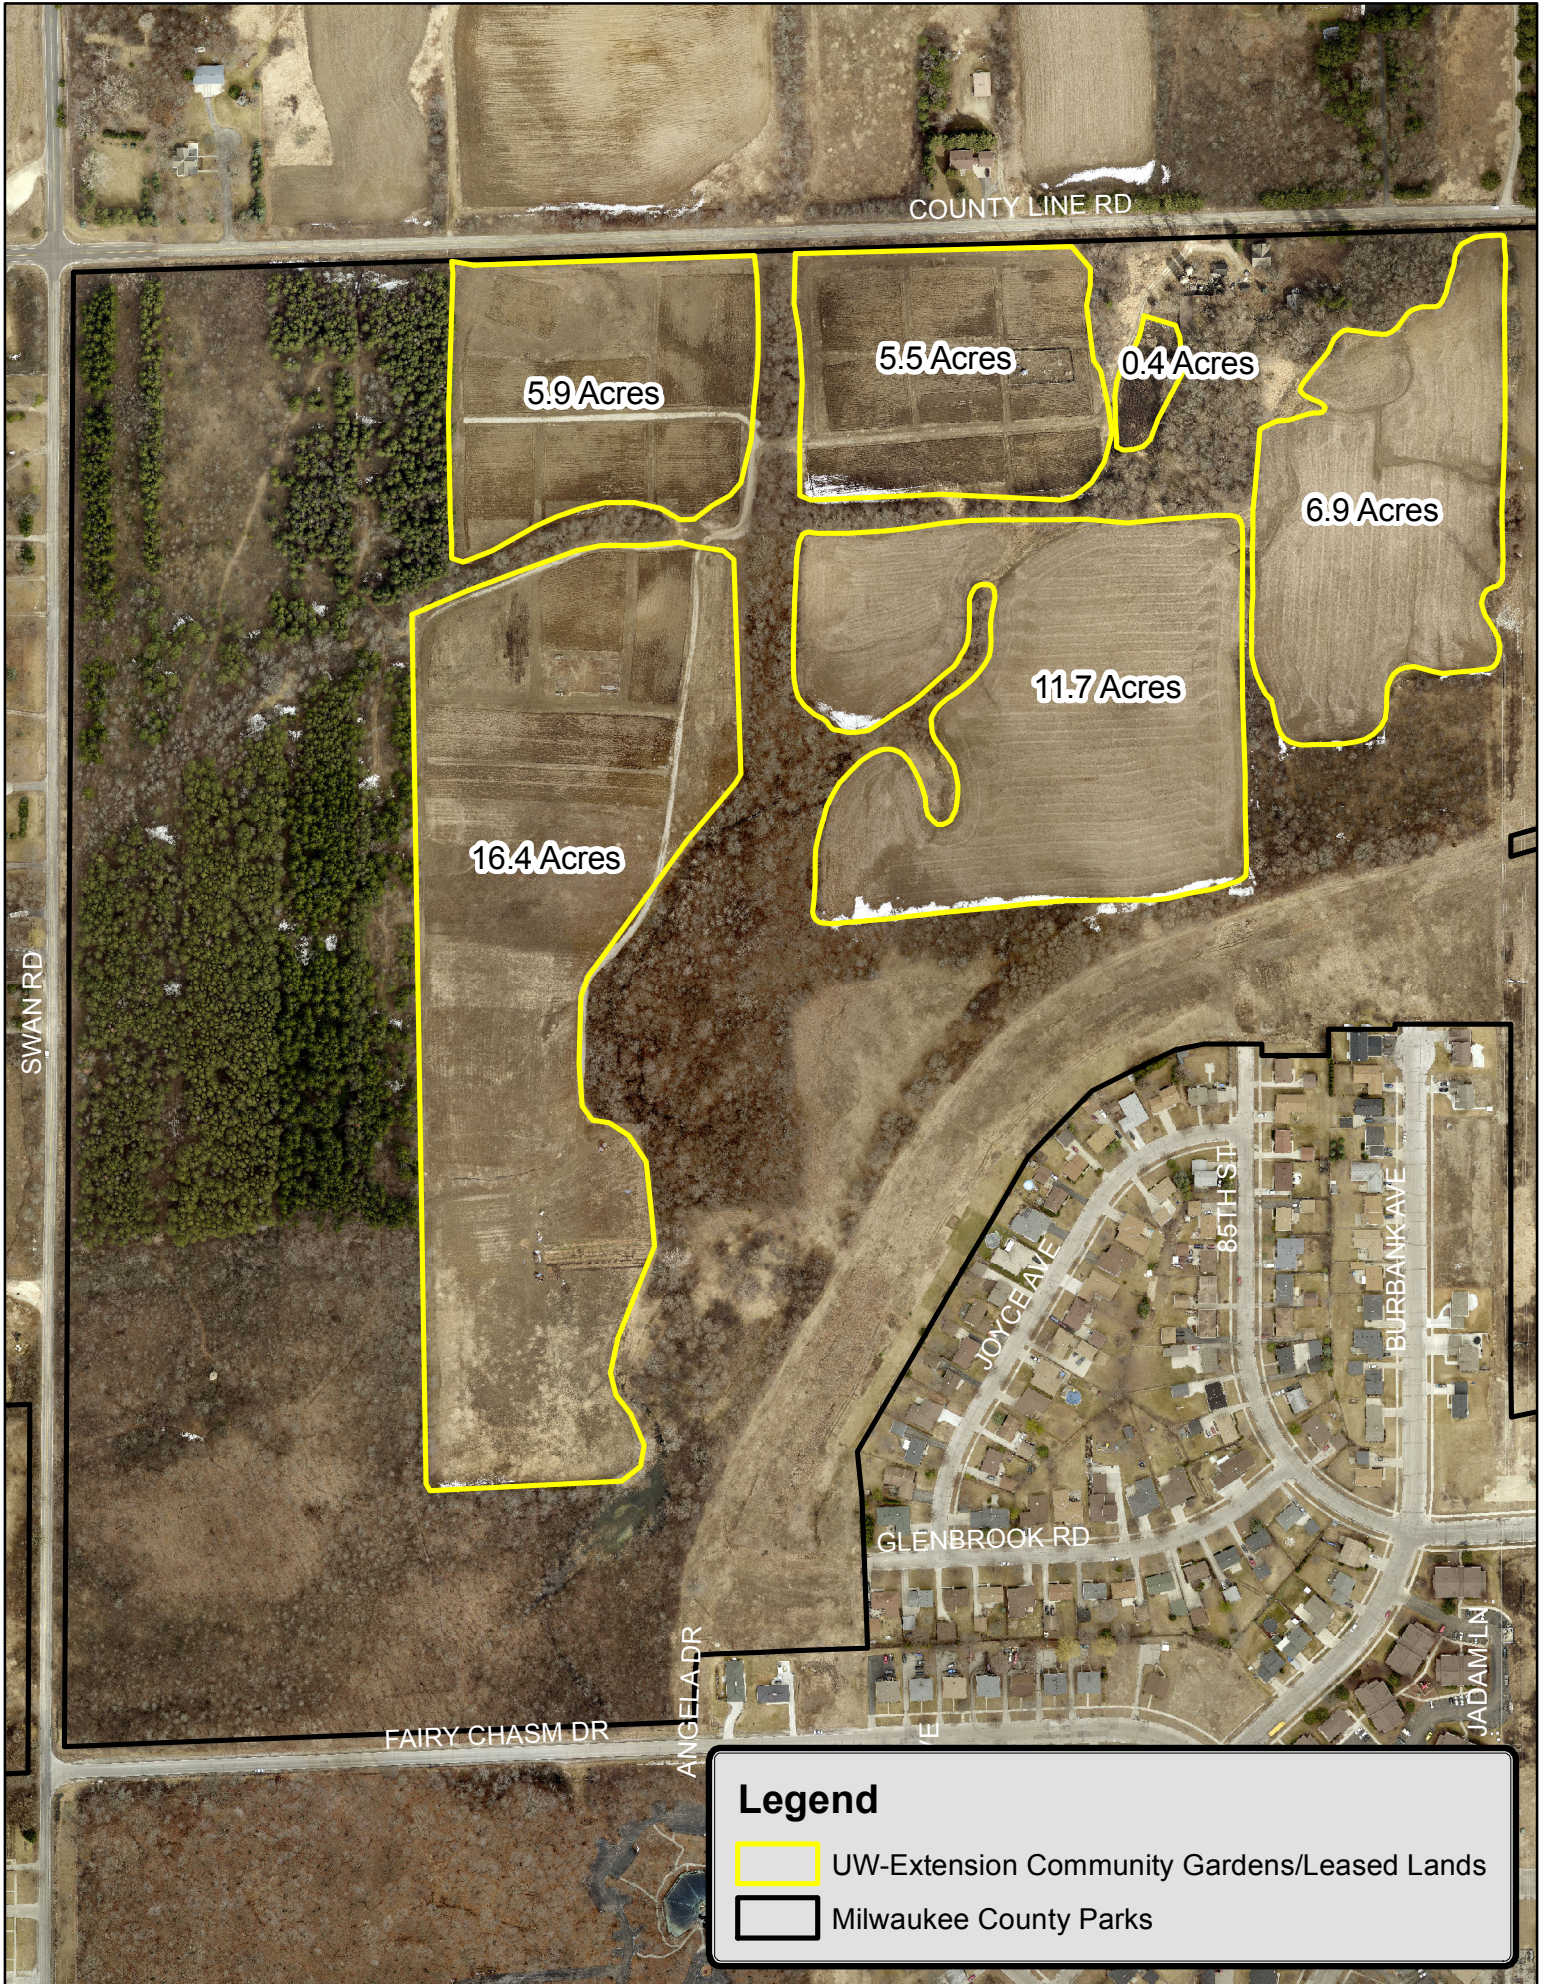

9 Acres

FOREST HILL AVE

OAKRIDGE LN

BERNARD'S WAY

GREEN VALLEY LN

LONG MEADOW DR

Legend

-  UW-Extension Community Gardens/Leased Lands
-  Milwaukee County Parks

Legend

-  UW-Extension Community Gardens/Leased Lands
-  Milwaukee County Parks

1,630 Square Feet

Legend

-  UW-Extension Community Gardens/Leased Lands
-  Milwaukee County Parks

EXHIBIT E - SHERMAN PARK

3,800 Square Feet

Legend

-  UW-Extension Community Gardens/Leased Lands
-  Milwaukee County Parks

MOODY PARK

AUER AVE

Legend

-  UW-Extension Community Gardens/Leased Lands
-  Milwaukee County Parks

1,630 Square Feet

250'

30'

BURLÉIGH ST.

FIREFLY RIDGE

UNDERWOOD CREEK PKWY

USH 45 FWY

Legend

-  UW-Extension Community Gardens/Leased Lands
-  Milwaukee County Parks

RAINBOW PARK