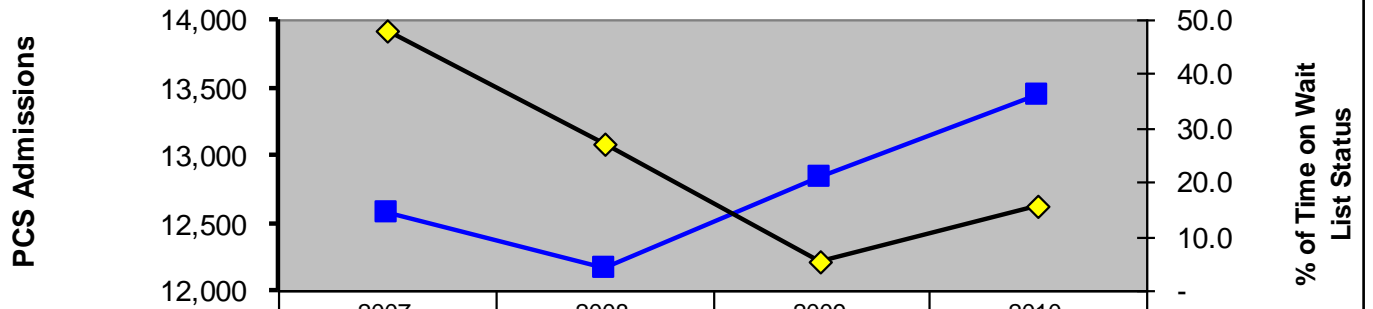

### 2007-2010 PCS Admissions Comparison to Percent of Time on Wait List Status

■ PCS Admissions	12,578	12,170	12,833	13,444
◆ % of Time on Wait List Status	48.0	27.0	5.2	15.4

Year