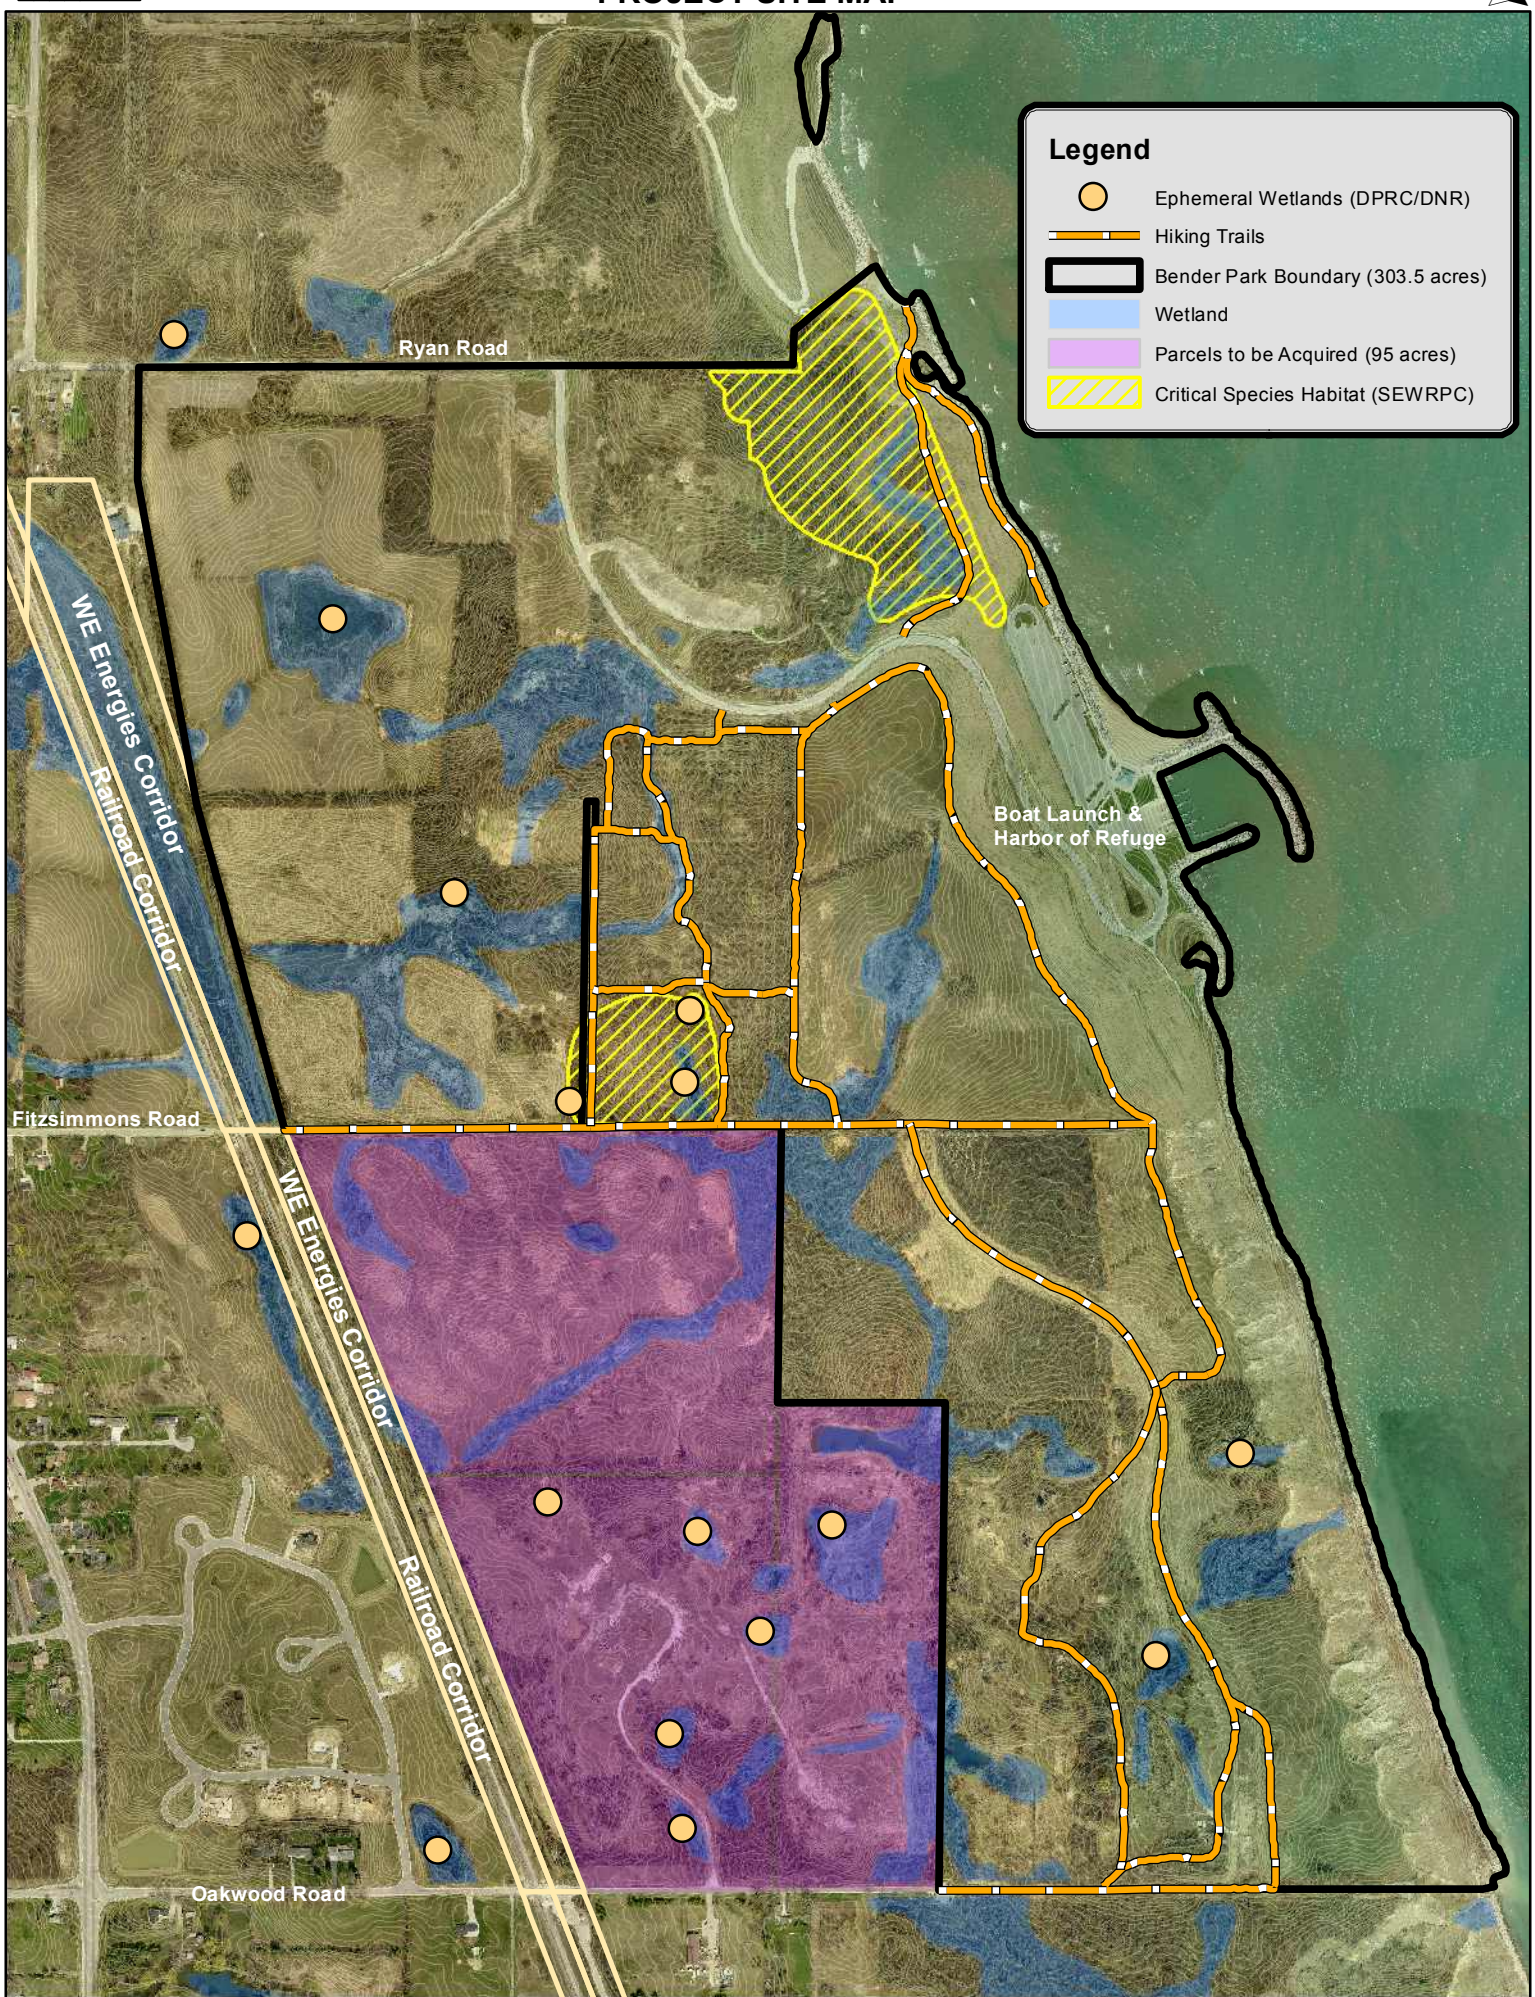

PROJECT SITE MAP

Legend

- Ephemeral Wetlands (DPRC/DNR)
- Hiking Trails
- Bender Park Boundary (303.5 acres)
- Wetland
- Parcels to be Acquired (95 acres)
- Critical Species Habitat (SEWRPC)