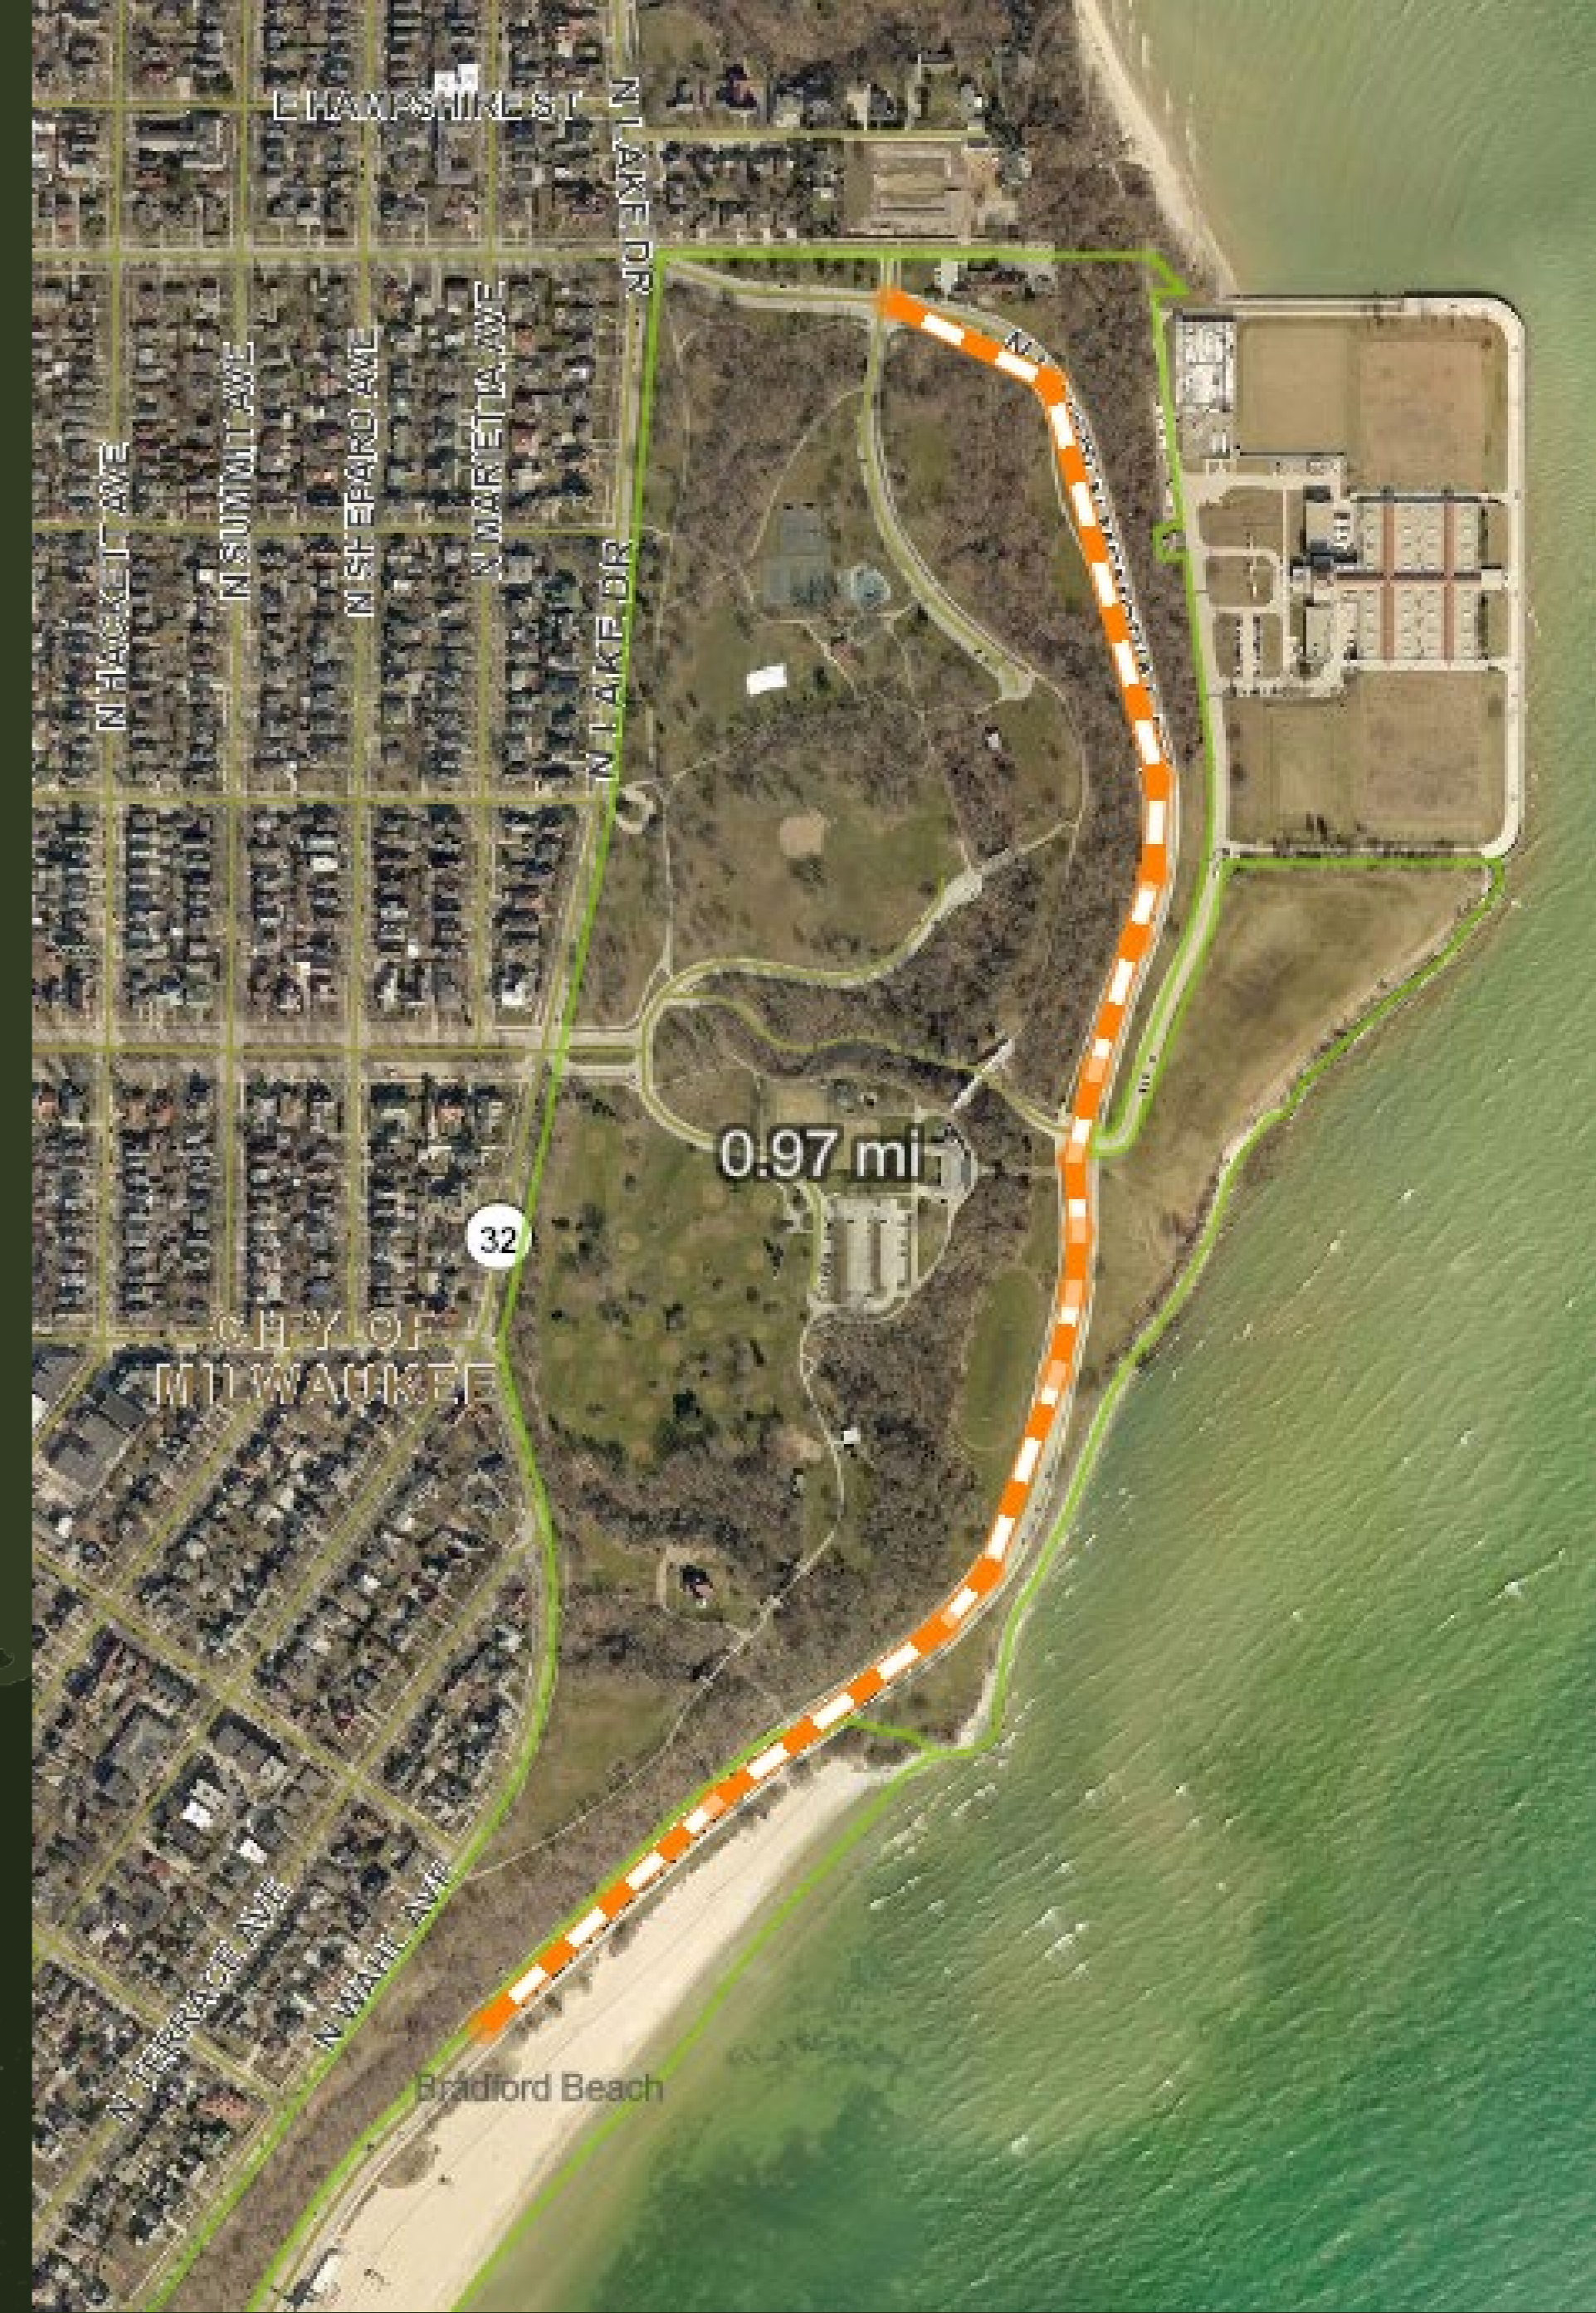

Easement will recognize a sewer system that has been in place since before the parkland was under the jurisdiction of Milwaukee County.

City and County staff have been working collaboratively to plan for the best solution to provide service with minimal impacts.