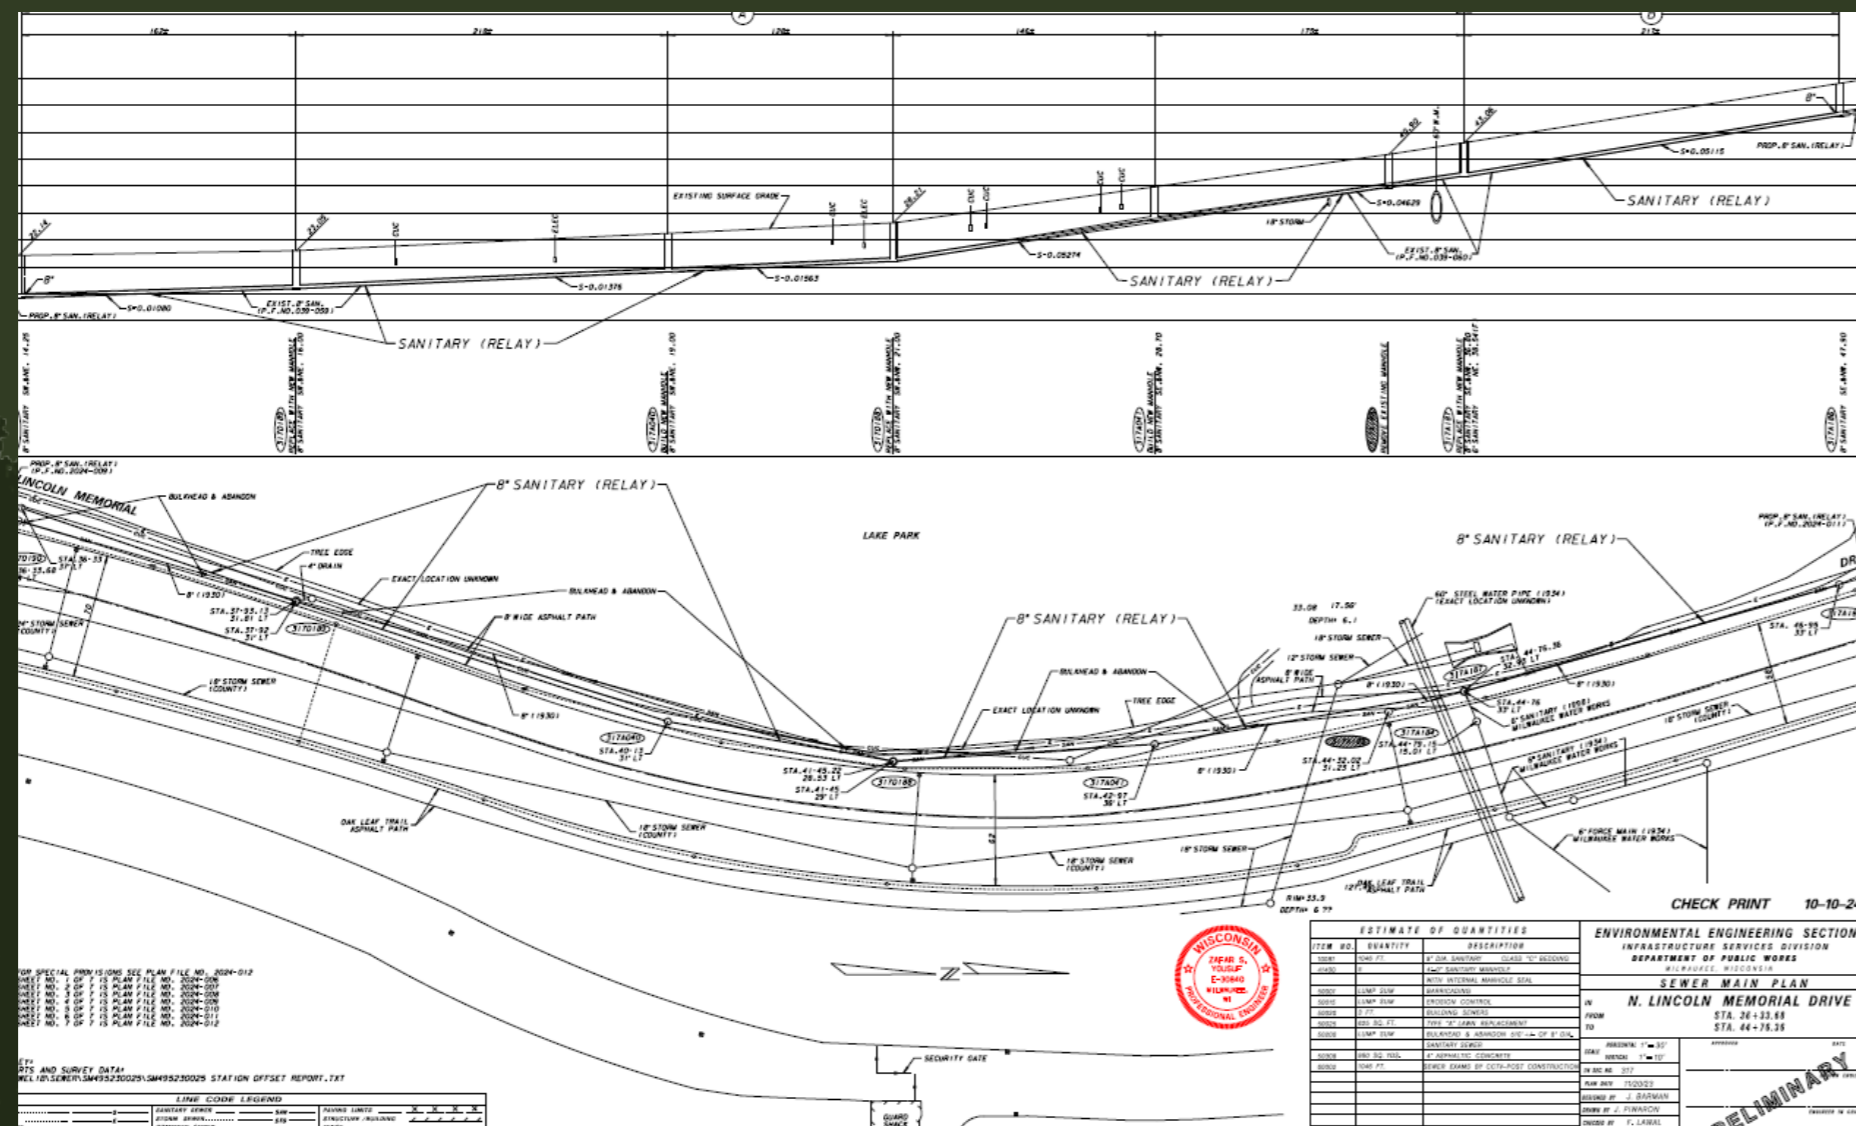

Easement will recognize a sewer system that has been in place since before the parkland was under the jurisdiction of Milwaukee County.

City and County staff have been working collaboratively to plan for the best solution to provide service with minimal impacts.