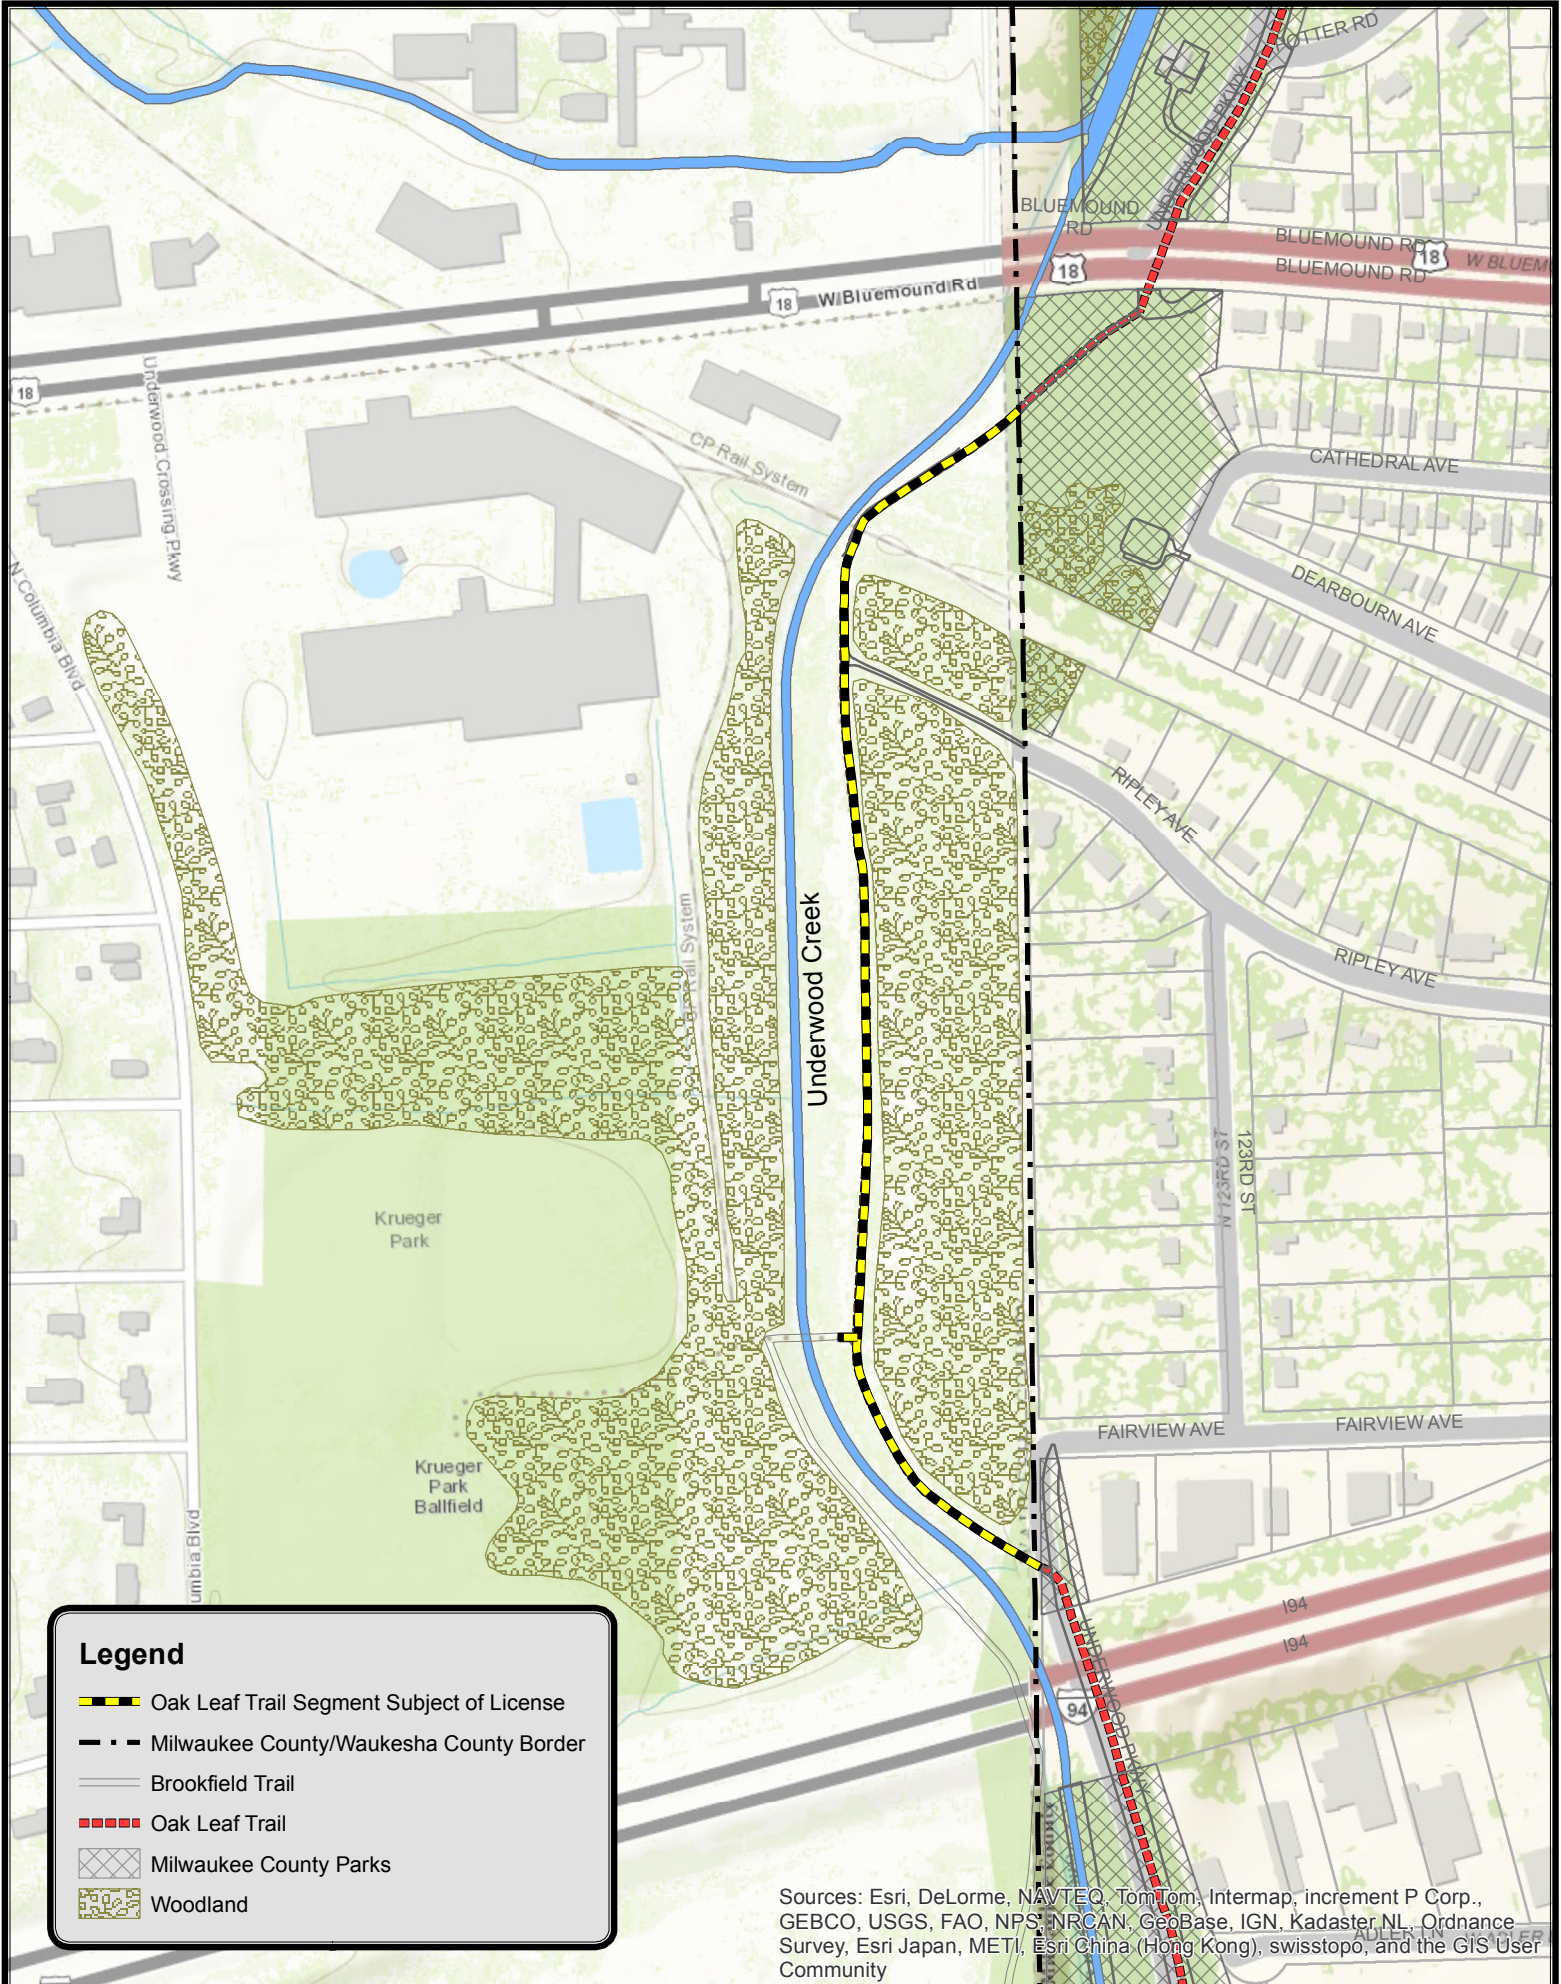

LICENSE AREA

Legend

- Oak Leaf Trail Segment Subject of License
- Milwaukee County/Waukesha County Border
- Brookfield Trail
- Oak Leaf Trail
- Milwaukee County Parks
- Woodland

Sources: Esri, DeLorme, NAVTEQ, TomTom, Intermap, increment P Corp., GEBCO, USGS, FAO, NPS, NRCAN, GeoBase, IGN, Kadaster NL, Ordnance Survey, Esri Japan, METI, Esri China (Hong Kong), swisstopo, and the GIS User Community