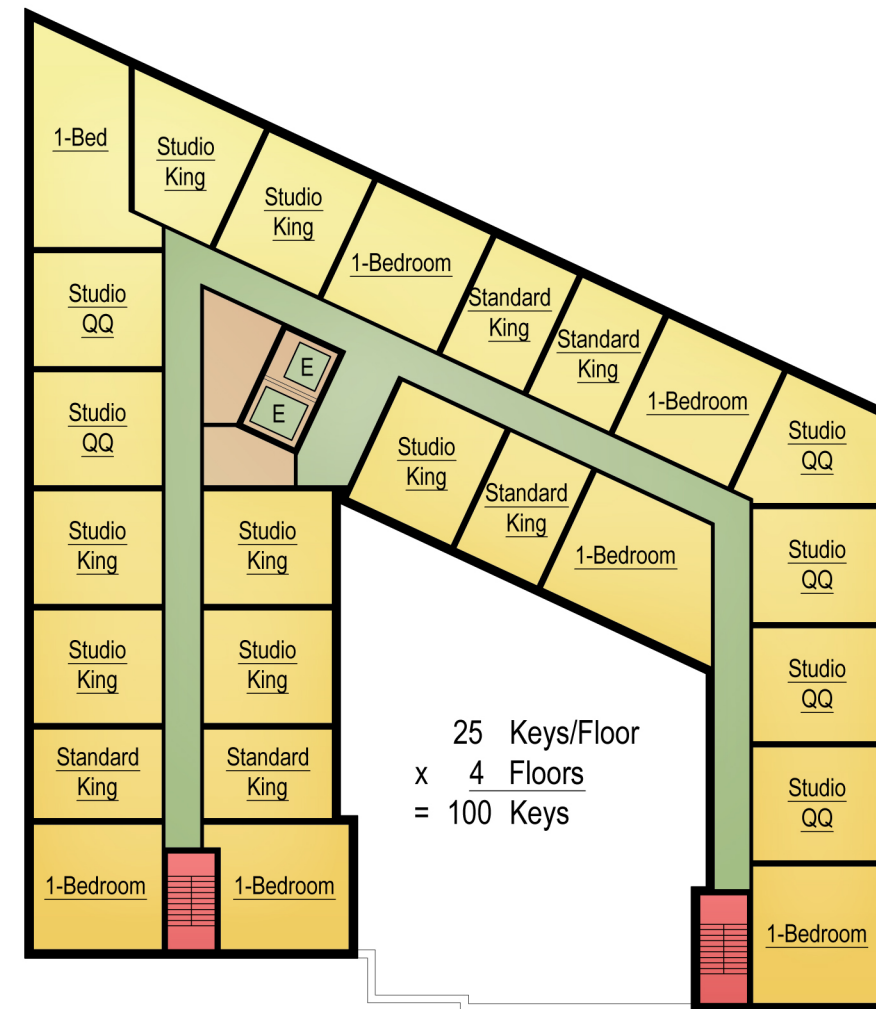

## ELEMENT HOTEL MILWAUKEE, WISCONSIN

### CONTENTS

SITE INFORMATION

TYPICAL HOTEL FLOOR PLANS

MASSING STUDIES & VIEWS

**SITE LOCATION PLAN**

COPYRIGHT © 2012 KAHLER SLATER, INC. ALL RIGHTS RESERVED

**AERIAL VIEWS**

AUGUST 29, 2012: ASK-010

TYPICAL GUESTROOM FLOOR (2nd-5th FLOORS)

**SITE AERIAL & FLOOR PLAN**

# AERIAL VIEWS

VIEW TO NORTHEAST

VIEW TO NORTHWEST