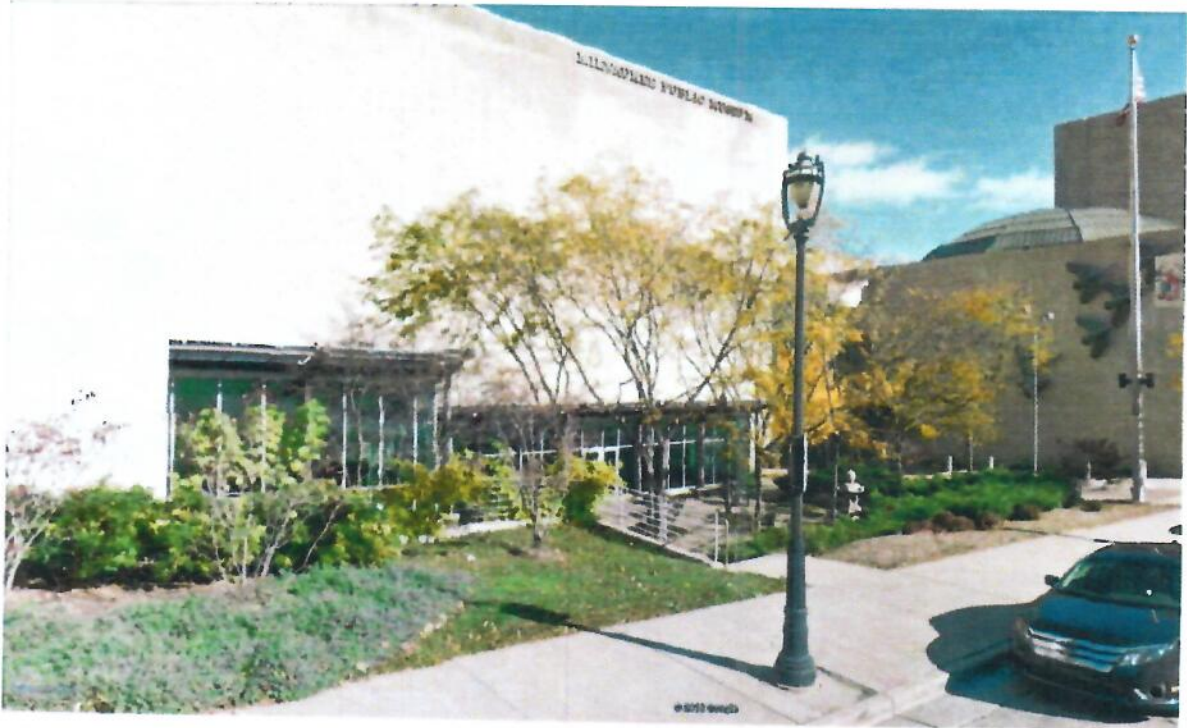

Photographs of Project Site

Project Area

Milwaukee Public Museum Green Infrastructure Demonstration Garden

1. Porous Pavement
2. Underground Storage Tanks
3. Rain Garden
4. Standing Area for Performances
5. Raised Beds with Bench Seats
6. Stage
7. Interperative Signage
8. Rain Collection Cisterns
9. Pollinator Garden