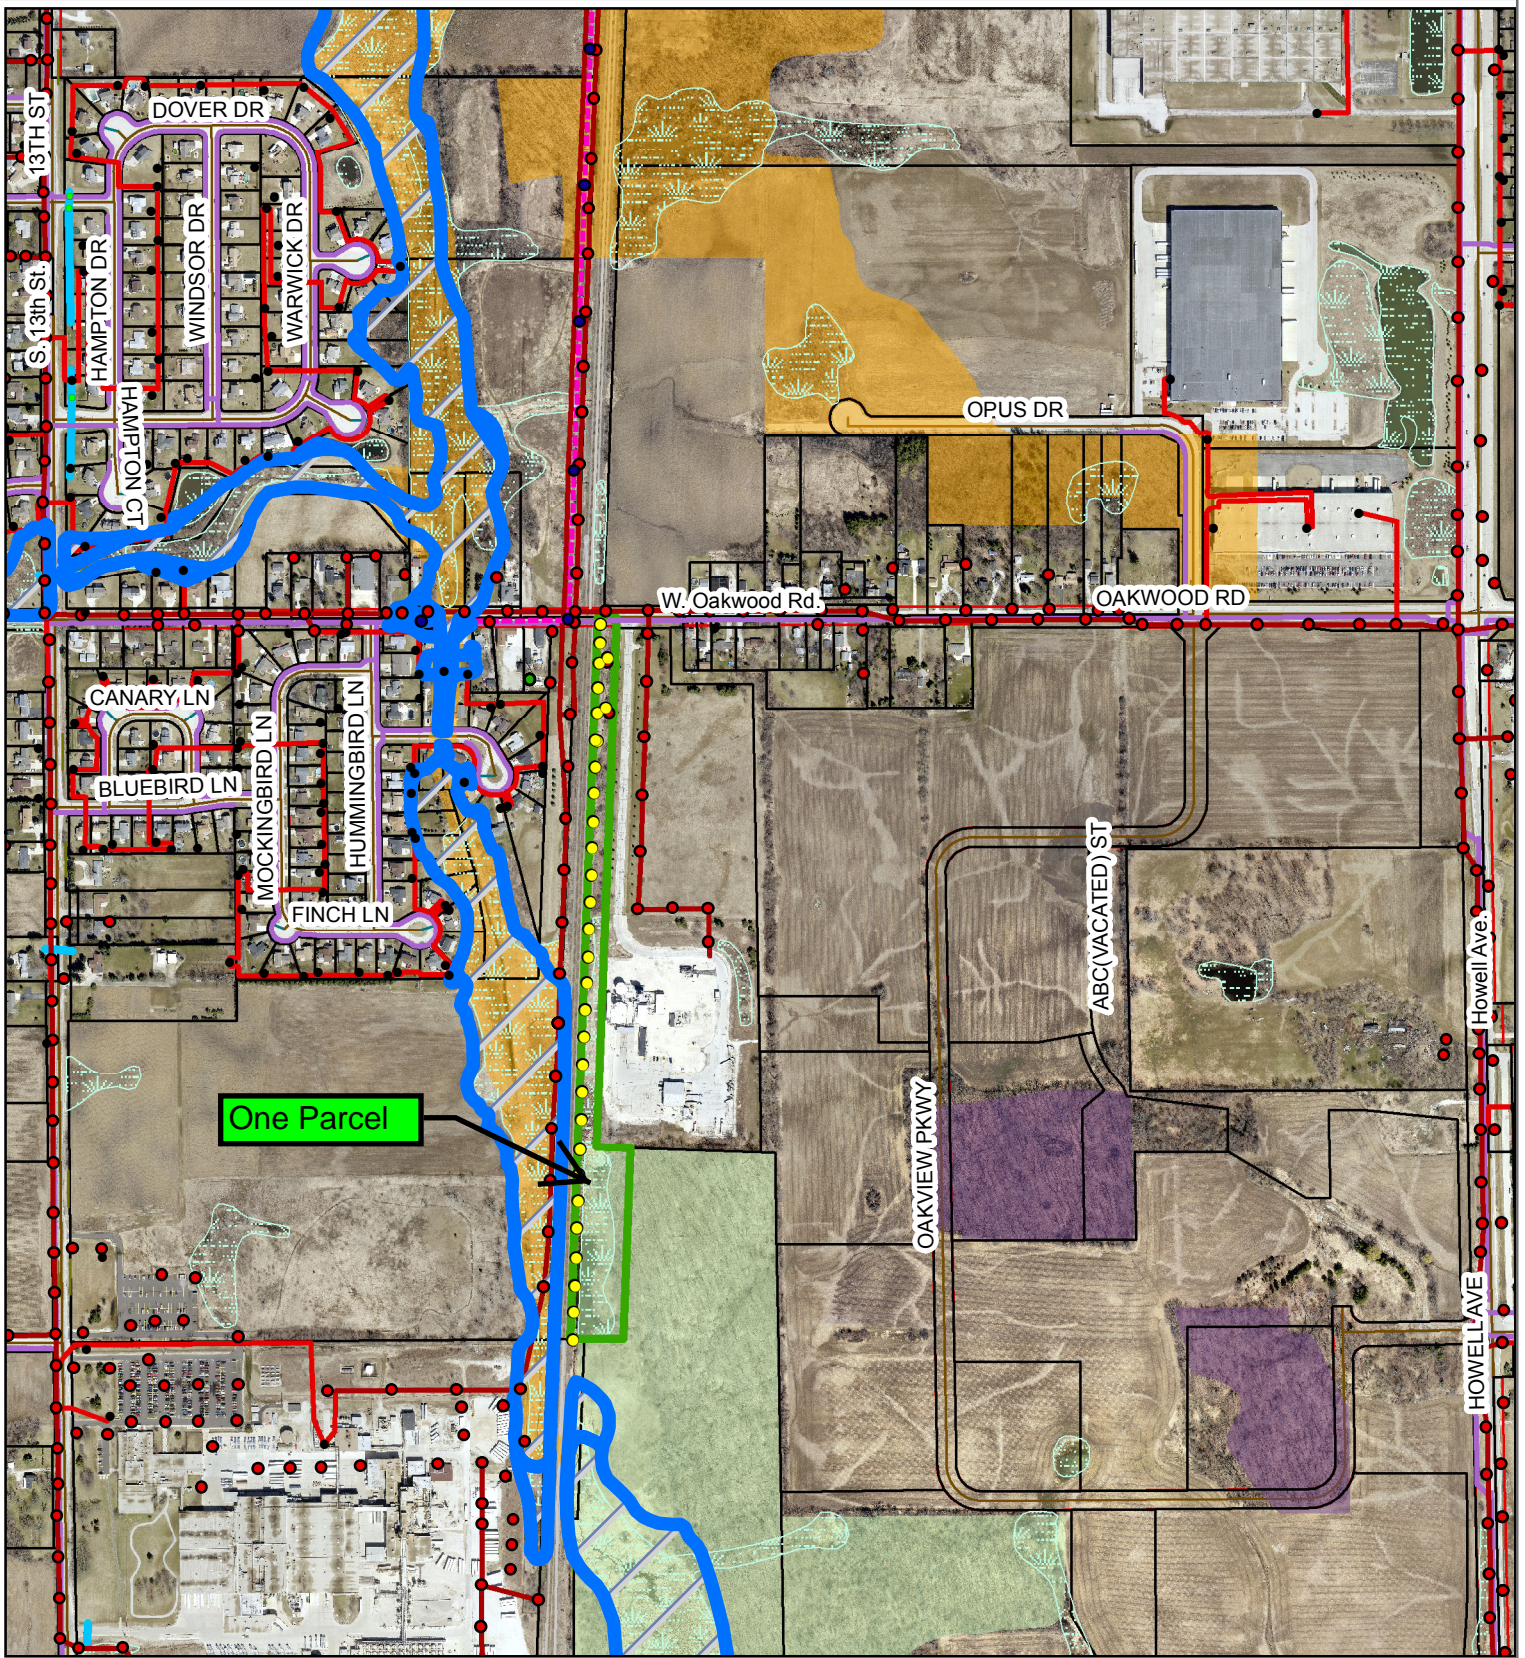

Oak Creek Parcel - Tax Key 9549984002