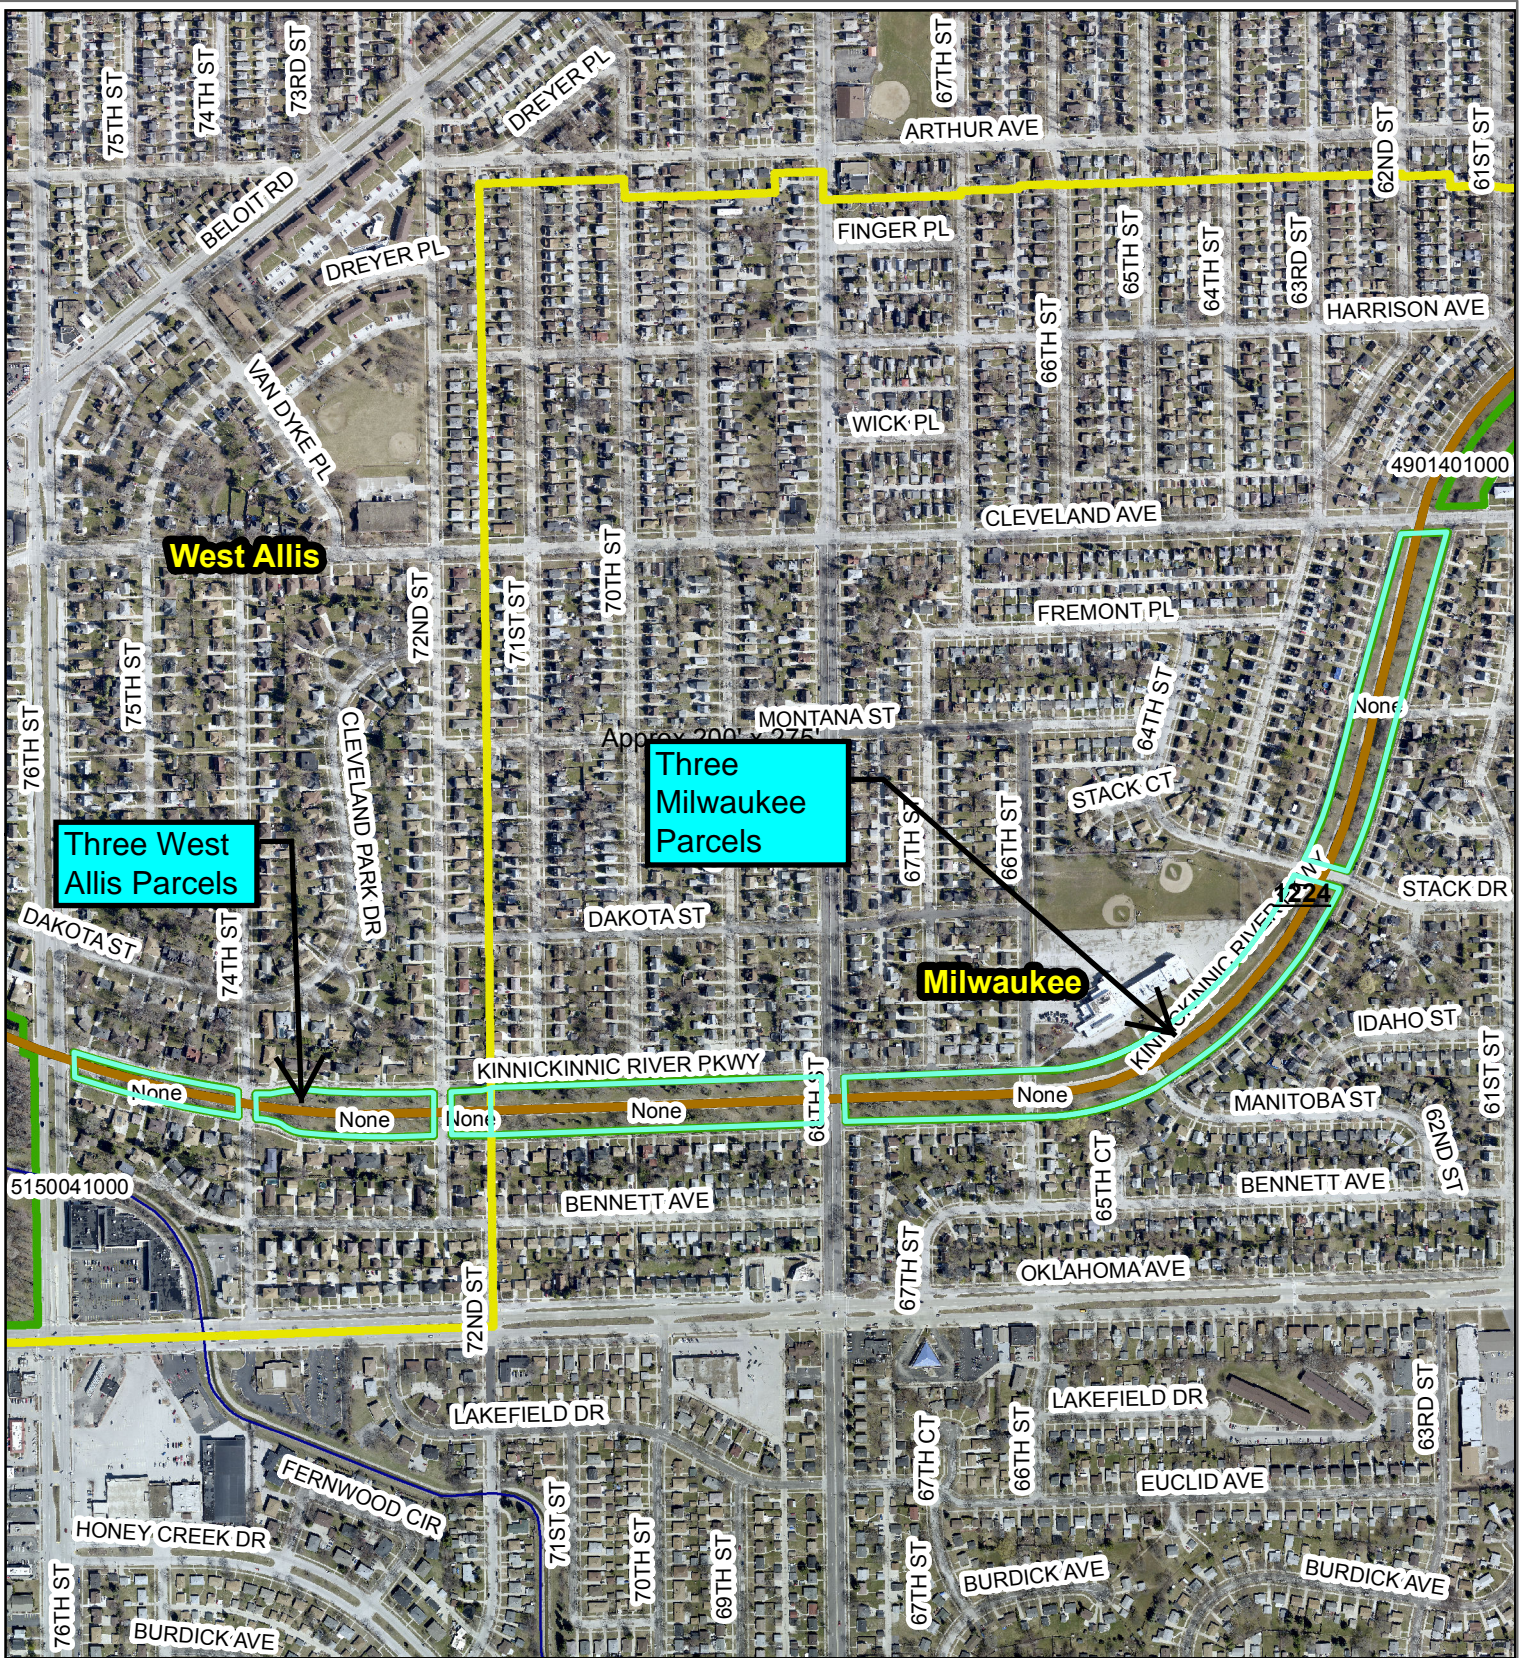

Bradford Beach Parcel - No Tax Key

Legend
 Park Parcels
 Milwaukee County Parks

1 inch = 111 feet
 0 55 110 Feet

2-29-2016

MILWAUKEE COUNTY
PARKS

Kinnickinnic River Parkway - Parcels without Tax Key #

Legend

- Zoning By Parcel
cntypublish.GISADMIN.TRN_MCAMLIS_STR_CLINE
- OLT_Existing
- OakLeafTrail_Planned
- Stream
- Milwaukee County Parks

2-22-2016

Menomonee River Parkway - Parcel without Tax Key #

Legend

- Zoning By Parcel
cntypublish.GISADMIN.TRN_MCAMLIS_STR_CLINE
- OLT_Existing
- OakLeafTrail_Planned
- Milwaukee County Parks