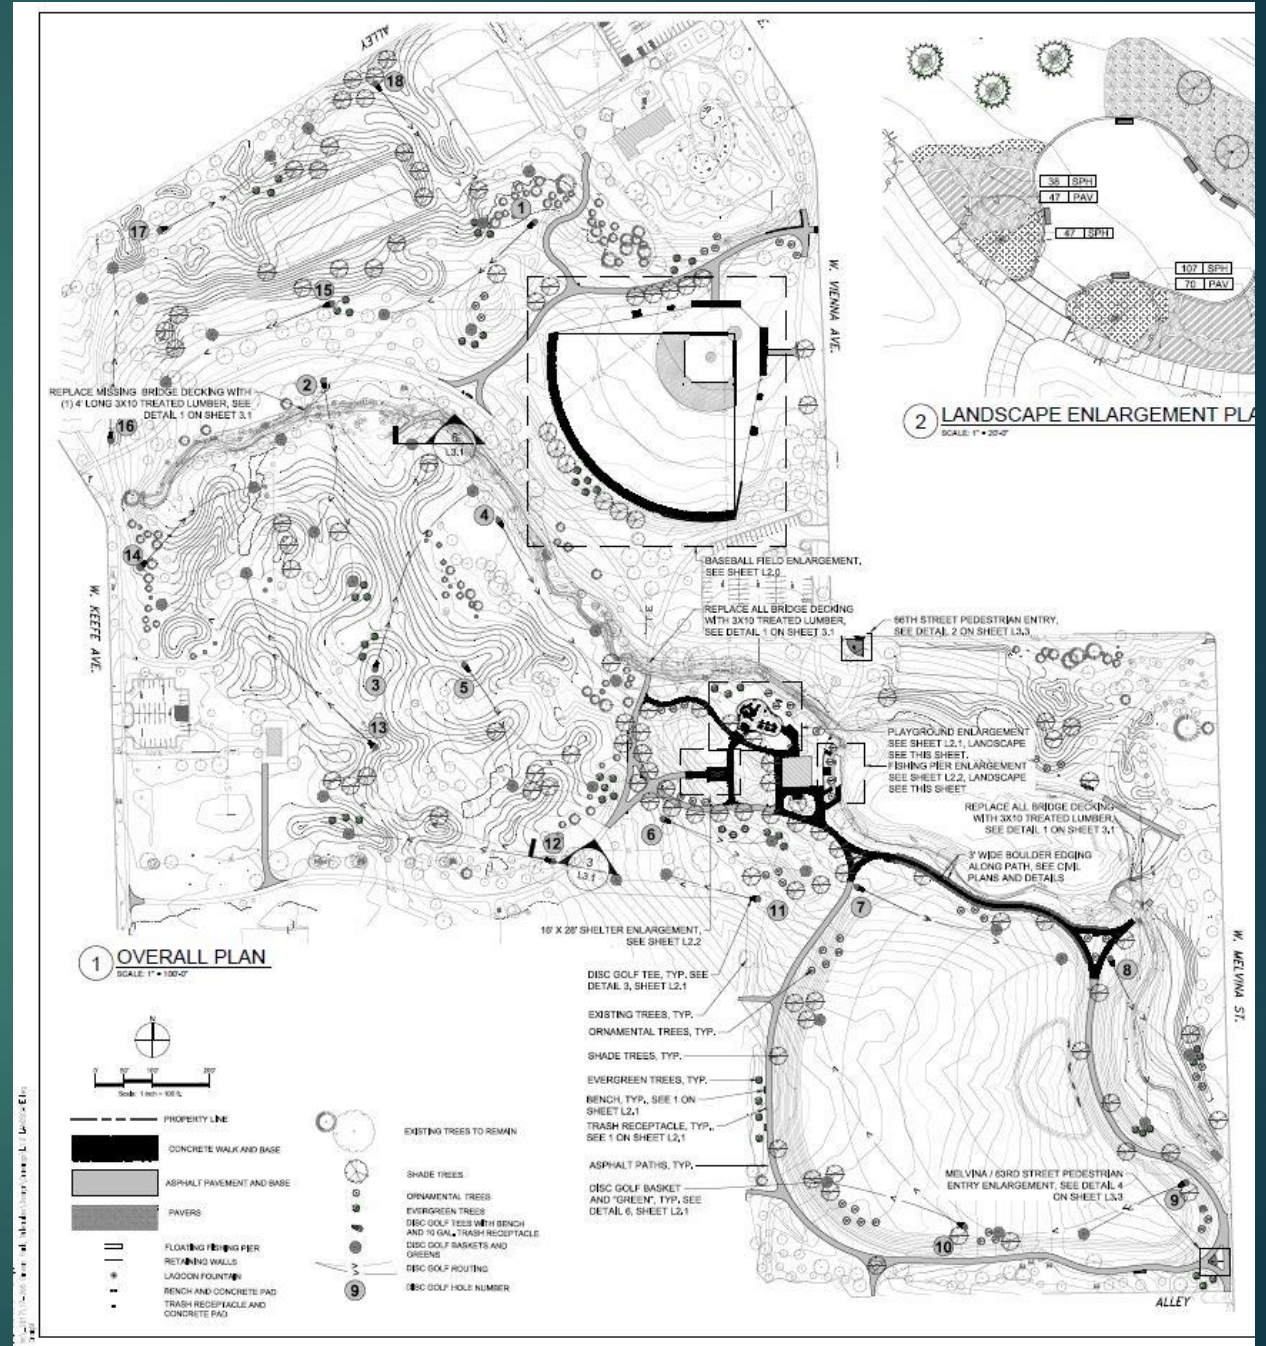

MILWAUKEE COUNTY PARKS 2019

Disc Golf Update

Disc Golf

Estabrook Park

New baskets with visible bands and wind indicating flags!

Tee signs indicating trees, hazards, paths, distances and more!

Disc Golf

Brown Deer Park

New baskets with visible bands

Partial new design which includes: elevation & water hazard!

Netting to protect our precious trees

Future Improvements include:

Tree Plantings, tree protection, new tee signs!

Disc Golf

Dretzka

New baskets with visible bands →

← Tee signs indicating trees, hazards, paths, distances and more!

Revenue 2015 - 2018

Revenue				
Site	2015	2016	2017	2018
Brown Deer Daily Passes	\$ 3,763.49	\$ 3,612.68	\$ 3,063.44	\$ 1,334.83
Dineen Daily Passes	\$ 251.85	\$ 520.79	\$ 236.72	\$ 113.55
Dretzka Daily Passes	\$ 10,425.05	\$ 9,943.12	\$ 8,105.98	\$ 4,944.04
Estabrook Daily Passes	\$ 11,554.09	\$ 7,599.38	\$ 5,743.33	\$ 3,666.77
Root River Daily Passes	\$ 6,613.83	\$ 4,876.83	\$ 2,921.34	\$ 1,738.77
Total Daily Passes	\$ 32,608.31	\$ 26,552.80	\$ 20,070.81	\$ 11,797.96
Season Passes	\$ 70,186.90	\$ 60,202.74	\$ 52,880.48	\$ 44,471.00
Total Revenue	\$ 102,795.21	\$ 86,755.54	\$ 72,951.29	\$ 56,268.96

Passes sold 2015 - 2018

Daily Passes & Season Passes				
Site	2015	2016	2017	2018
Brown Deer Daily Passes	801	763	647	285
Dineen Daily Passes	57	110	50	18
Dretzka Daily Passes	2210	2100	1712	1038
Estabrook Daily Passes	2449	1605	1213	766
Root River Daily Passes	1406	1030	617	370
Total Daily Passes	6923	5608	4239	2477
Season Passes all locations	1878	1589	1396	1174