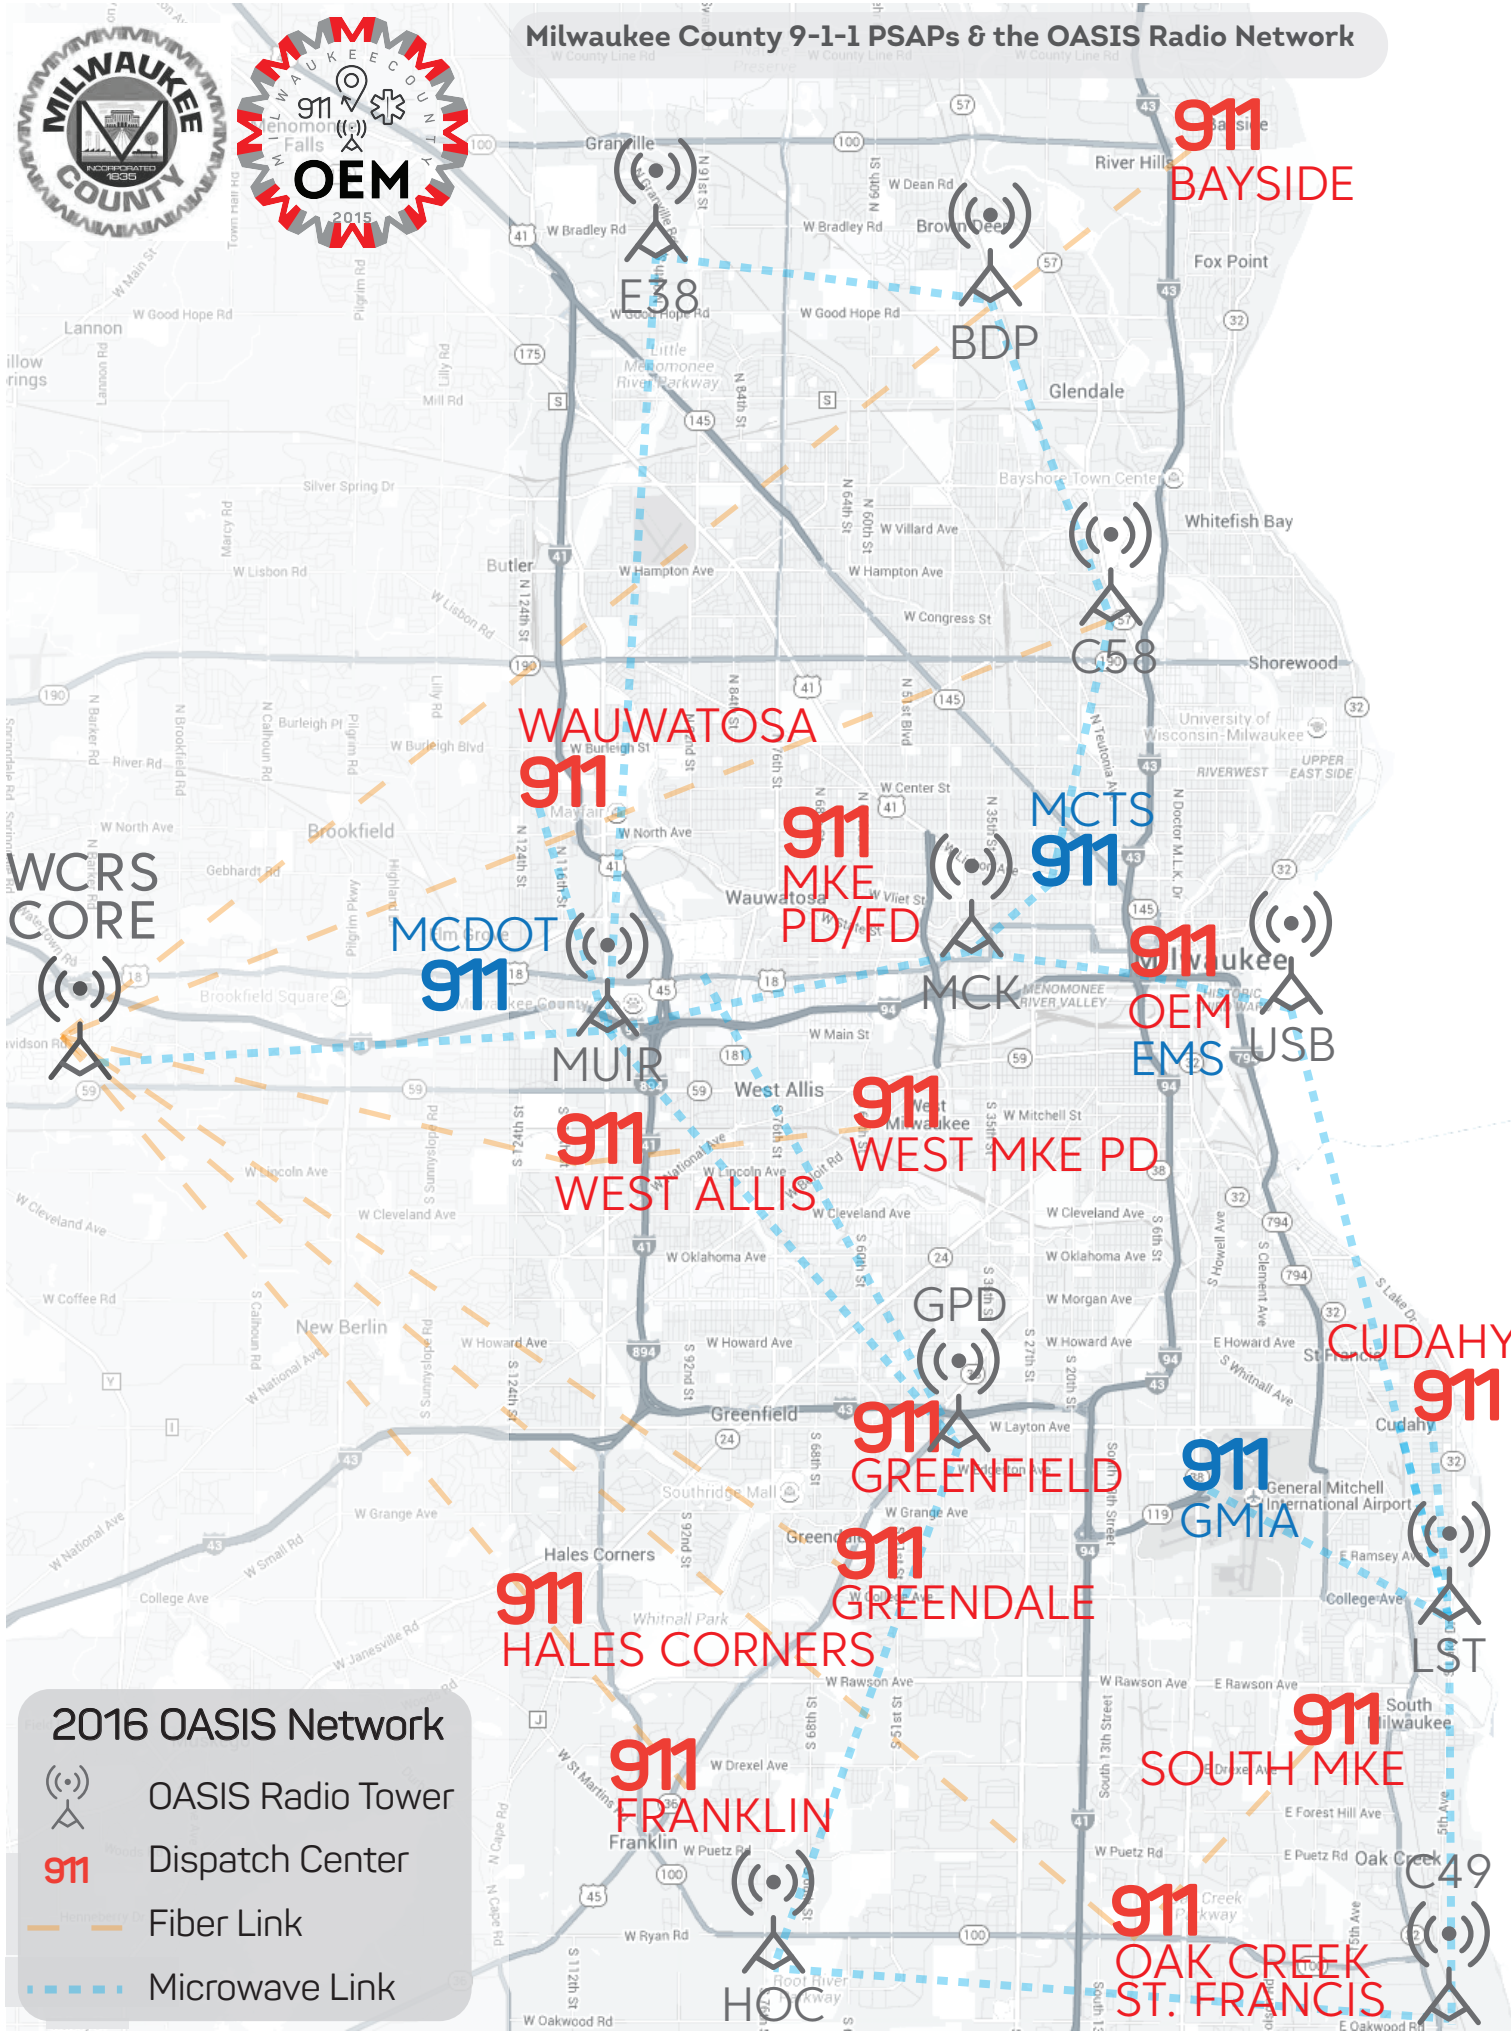

Milwaukee County 9-1-1 PSAPs & the OASIS Radio Network

2016 OASIS Network

-  OASIS Radio Tower
-  Dispatch Center
-  Fiber Link
-  Microwave Link

911
BAYSIDE

911
WAUWATOSA

911
MKE
PD/FD

911
MCK

911
MILWAUKEE
OEM
EMS
USB

911
WEST ALLIS

911
WEST MKE PD

911
CUDAHY

911
GREENFIELD

911
GREENDALE

911
HALES CORNERS

911
FRANKLIN

911
SOUTH MKE

911
OAK CREEK
ST. FRANCIS

911
HOC

911
LST

911
C49