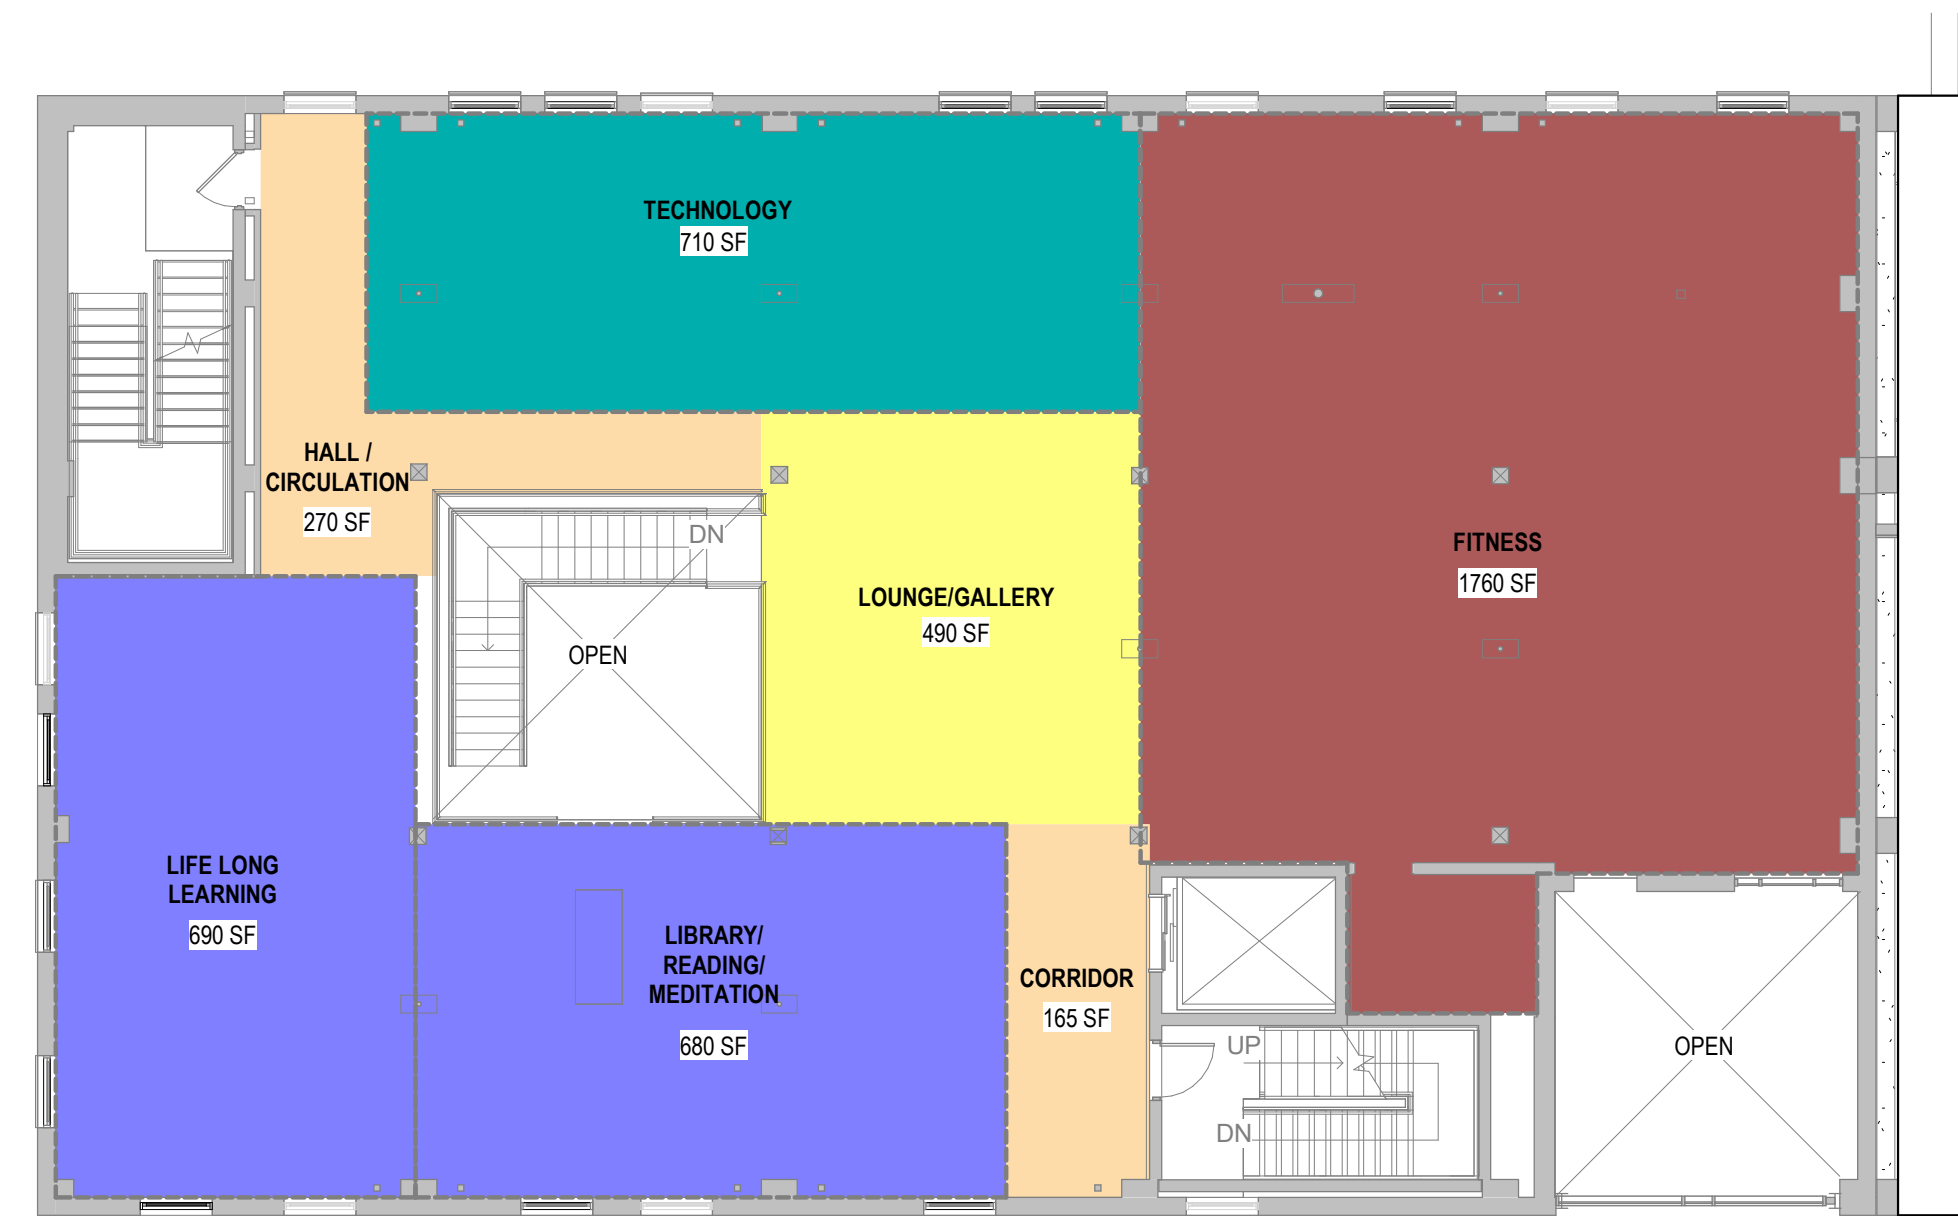

T 414.220.9640

751 N Jefferson St.
Suite 200
Milwaukee, WI 53202

CONSULTANTS:

NOT FOR CONSTRUCTION

BUCYRUS - "H" HERITAGE BUILDING

1100 MILWAUKEE AVENUE
SOUTH MILWAUKEE, WI

SHEET TITLE:
HERITAGE BLDG SENIOR CENTER

REVISIONS:

SCALE	VARIABLE
PROJECT NUMBER	210701
SET TYPE	FIT PLAN
DATE ISSUED	01/17/2025
SHEET NUMBER	P7

2 02-SECOND FLOOR SOUTH - SENIOR CENTER

Scale: 3/32" = 1'-0"