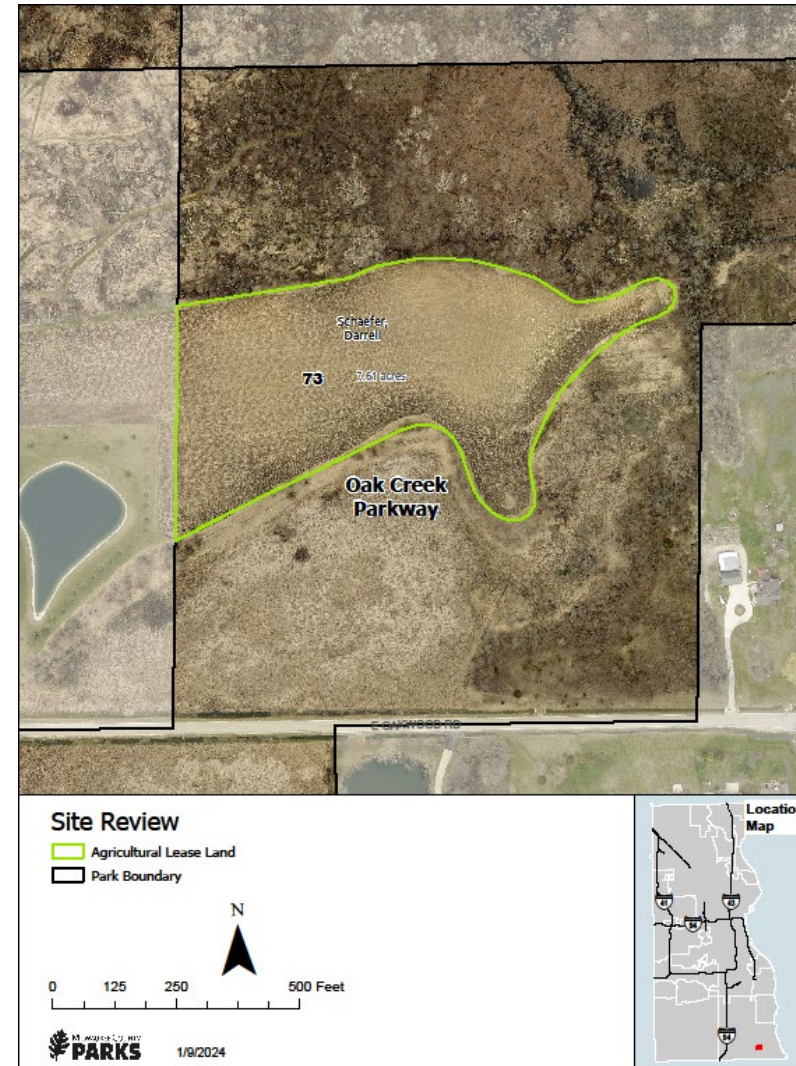

January 23, 2024

Agricultural Leases 2024

J. Holtermann and D. Schaefer

Saji Villoth, Parks Contracts Services Manager

FUN ● INCLUSIVE ● GREEN ● RESOURCEFUL ● YOUR BACKYARD

- Darrell Schaefer, Field 73
 - Oakwood Road & Pennsylvania Avenue
 - Oak Creek
 - 8 Acres
 - 3-year term

● Joseph Holtermann

- Oakwood Road & 60th St
- Franklin
- 46 Acres
- 3-Year term

Joseph Holterman, 46.4 Acres, 3 Years
Darrell Schaefer, 8 Acres, 3 Years

Presented by Saji Villoth, Contracts Services Manager
Milwaukee County Parks

FUN ● INCLUSIVE ● GREEN ● RESOURCEFUL ● YOUR BACKYARD