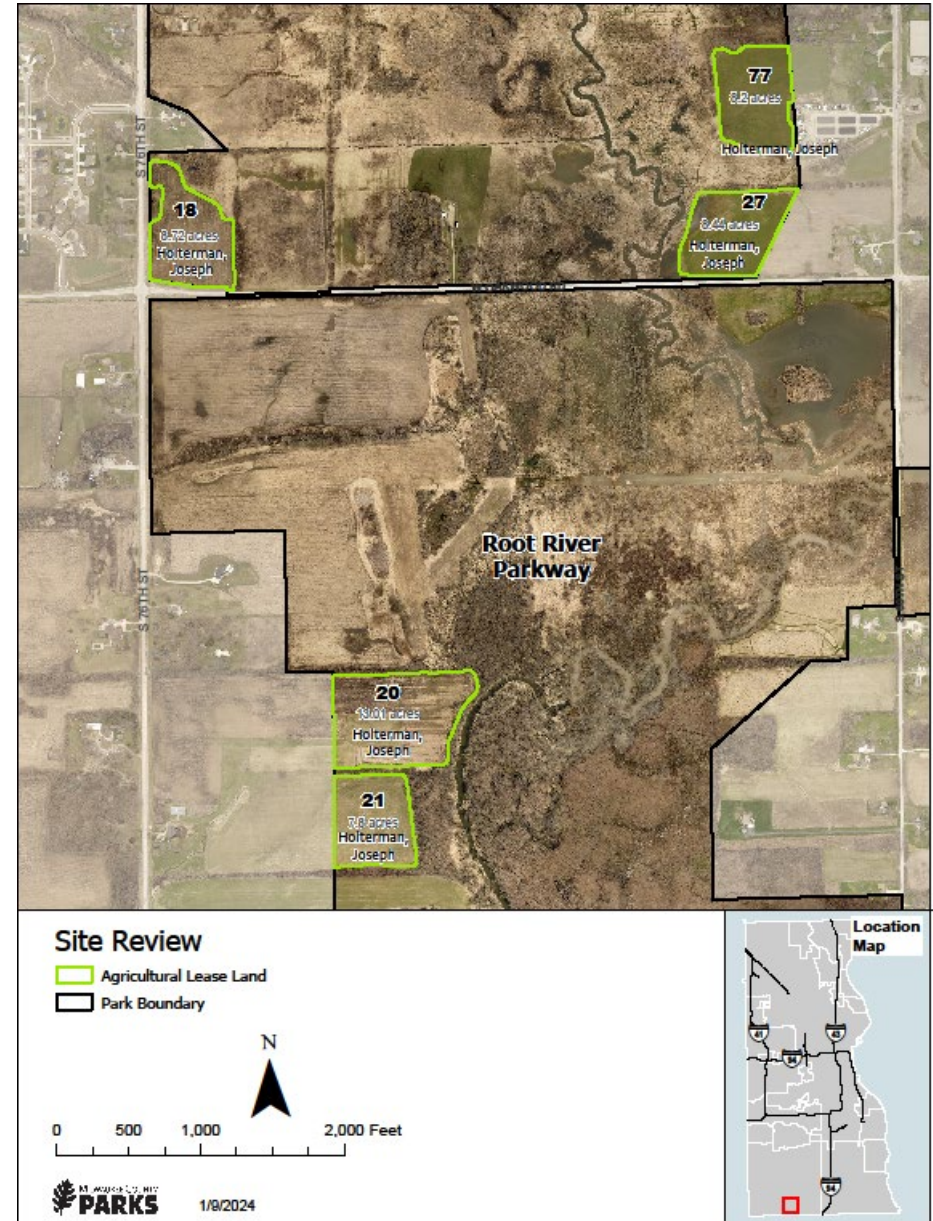

January 23, 2024

Agricultural Leases 2024

J. Holtermann and D. Schaefer

Saji Villoth, Parks Contracts Services Manager

FUN ● INCLUSIVE ● GREEN ● RESOURCEFUL ● YOUR BACKYARD

- Darrell Schaefer, Field 73
 - Oakwood Road & Pennsylvania Avenue
 - Oak Creek
 - 8 Acres
 - 3-year term

● Joseph Holtermann

- Oakwood Road & 60th St
- Franklin
- 46 Acres
- 3-Year term

Joseph Holterman, 46.4 Acres, 3 Years
Darrell Schaefer, 8 Acres, 3 Years

Presented by Saji Villoth, Contracts Services Manager
Milwaukee County Parks

FUN ● INCLUSIVE ● GREEN ● RESOURCEFUL ● YOUR BACKYARD