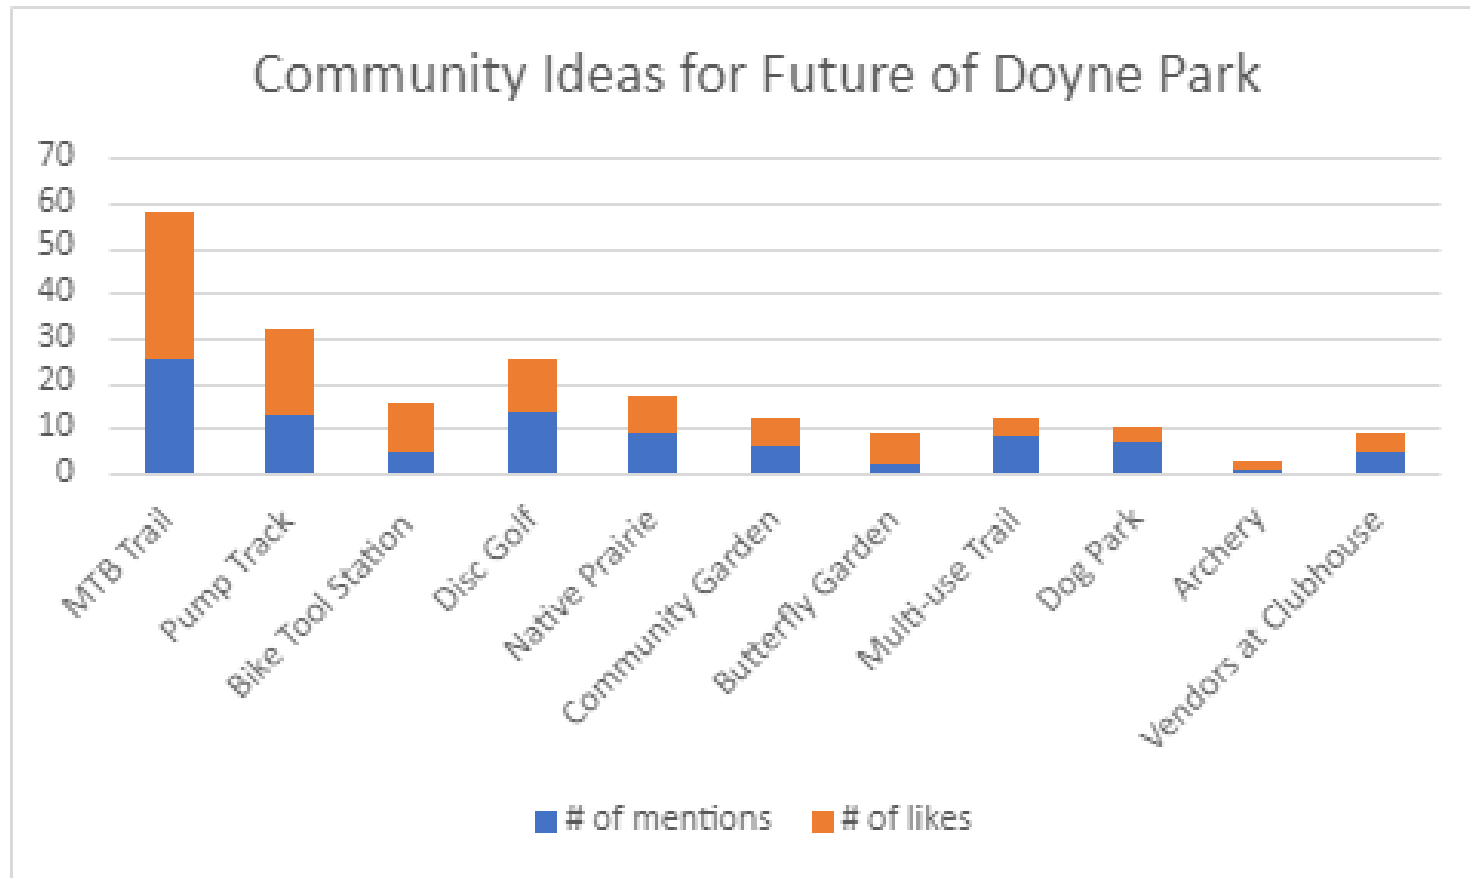

Community Engagement Methods: Project website, Ideas Tool

What park amenities would you like to see at Doyne Park?

77
IDEAS

With the golf course closing at Doyne Park, this is an opportunity to express what you would like to see in its stead.

Please note that due to the landfill underneath the entire park, future amenities cannot include anything that penetrates the soil.

 Allen.Andrew.22 a year ago Disc golf course (free!) Disc golf is such a cheap and healthy hobby to promote. We have a... Share 0 Comment 8 	 Elmattador100 a year ago Pump track and mountain bike trails! Looped sequence of rollers and berms for biking. Share 0 Comment 22 	 Alyssa a year ago Community suggestions 6/28 -Keep open space as is -Disc golf -Fix bike path -Clean up path b... Share 0 Comment 0 
 Cassidylynn13 a year ago Mountain Bike Skills Park, mountain bike trails, groomed cross country ski trails Need a Mountain Bike skills park in the county system, more groom... Share 0 Comment 27 	 Hindugaragesale a year ago Replace pitch and put with disc golf course. It makes Estabrook park so much money. Share 0 Comment 2 	 LW a year ago Native prairie restoration Share 0 Comment 13 

Survey Results

- Compiled online and in-person surveys
- Bicycle related uses, disc golf, and native prairie were top choices

Community Engagement Methods: Public Input Meeting, August 4, 2022

- Invited neighbors via door-to-door outreach in area below
- 45 people attended, 80% lived within a half mile of Doyne Park