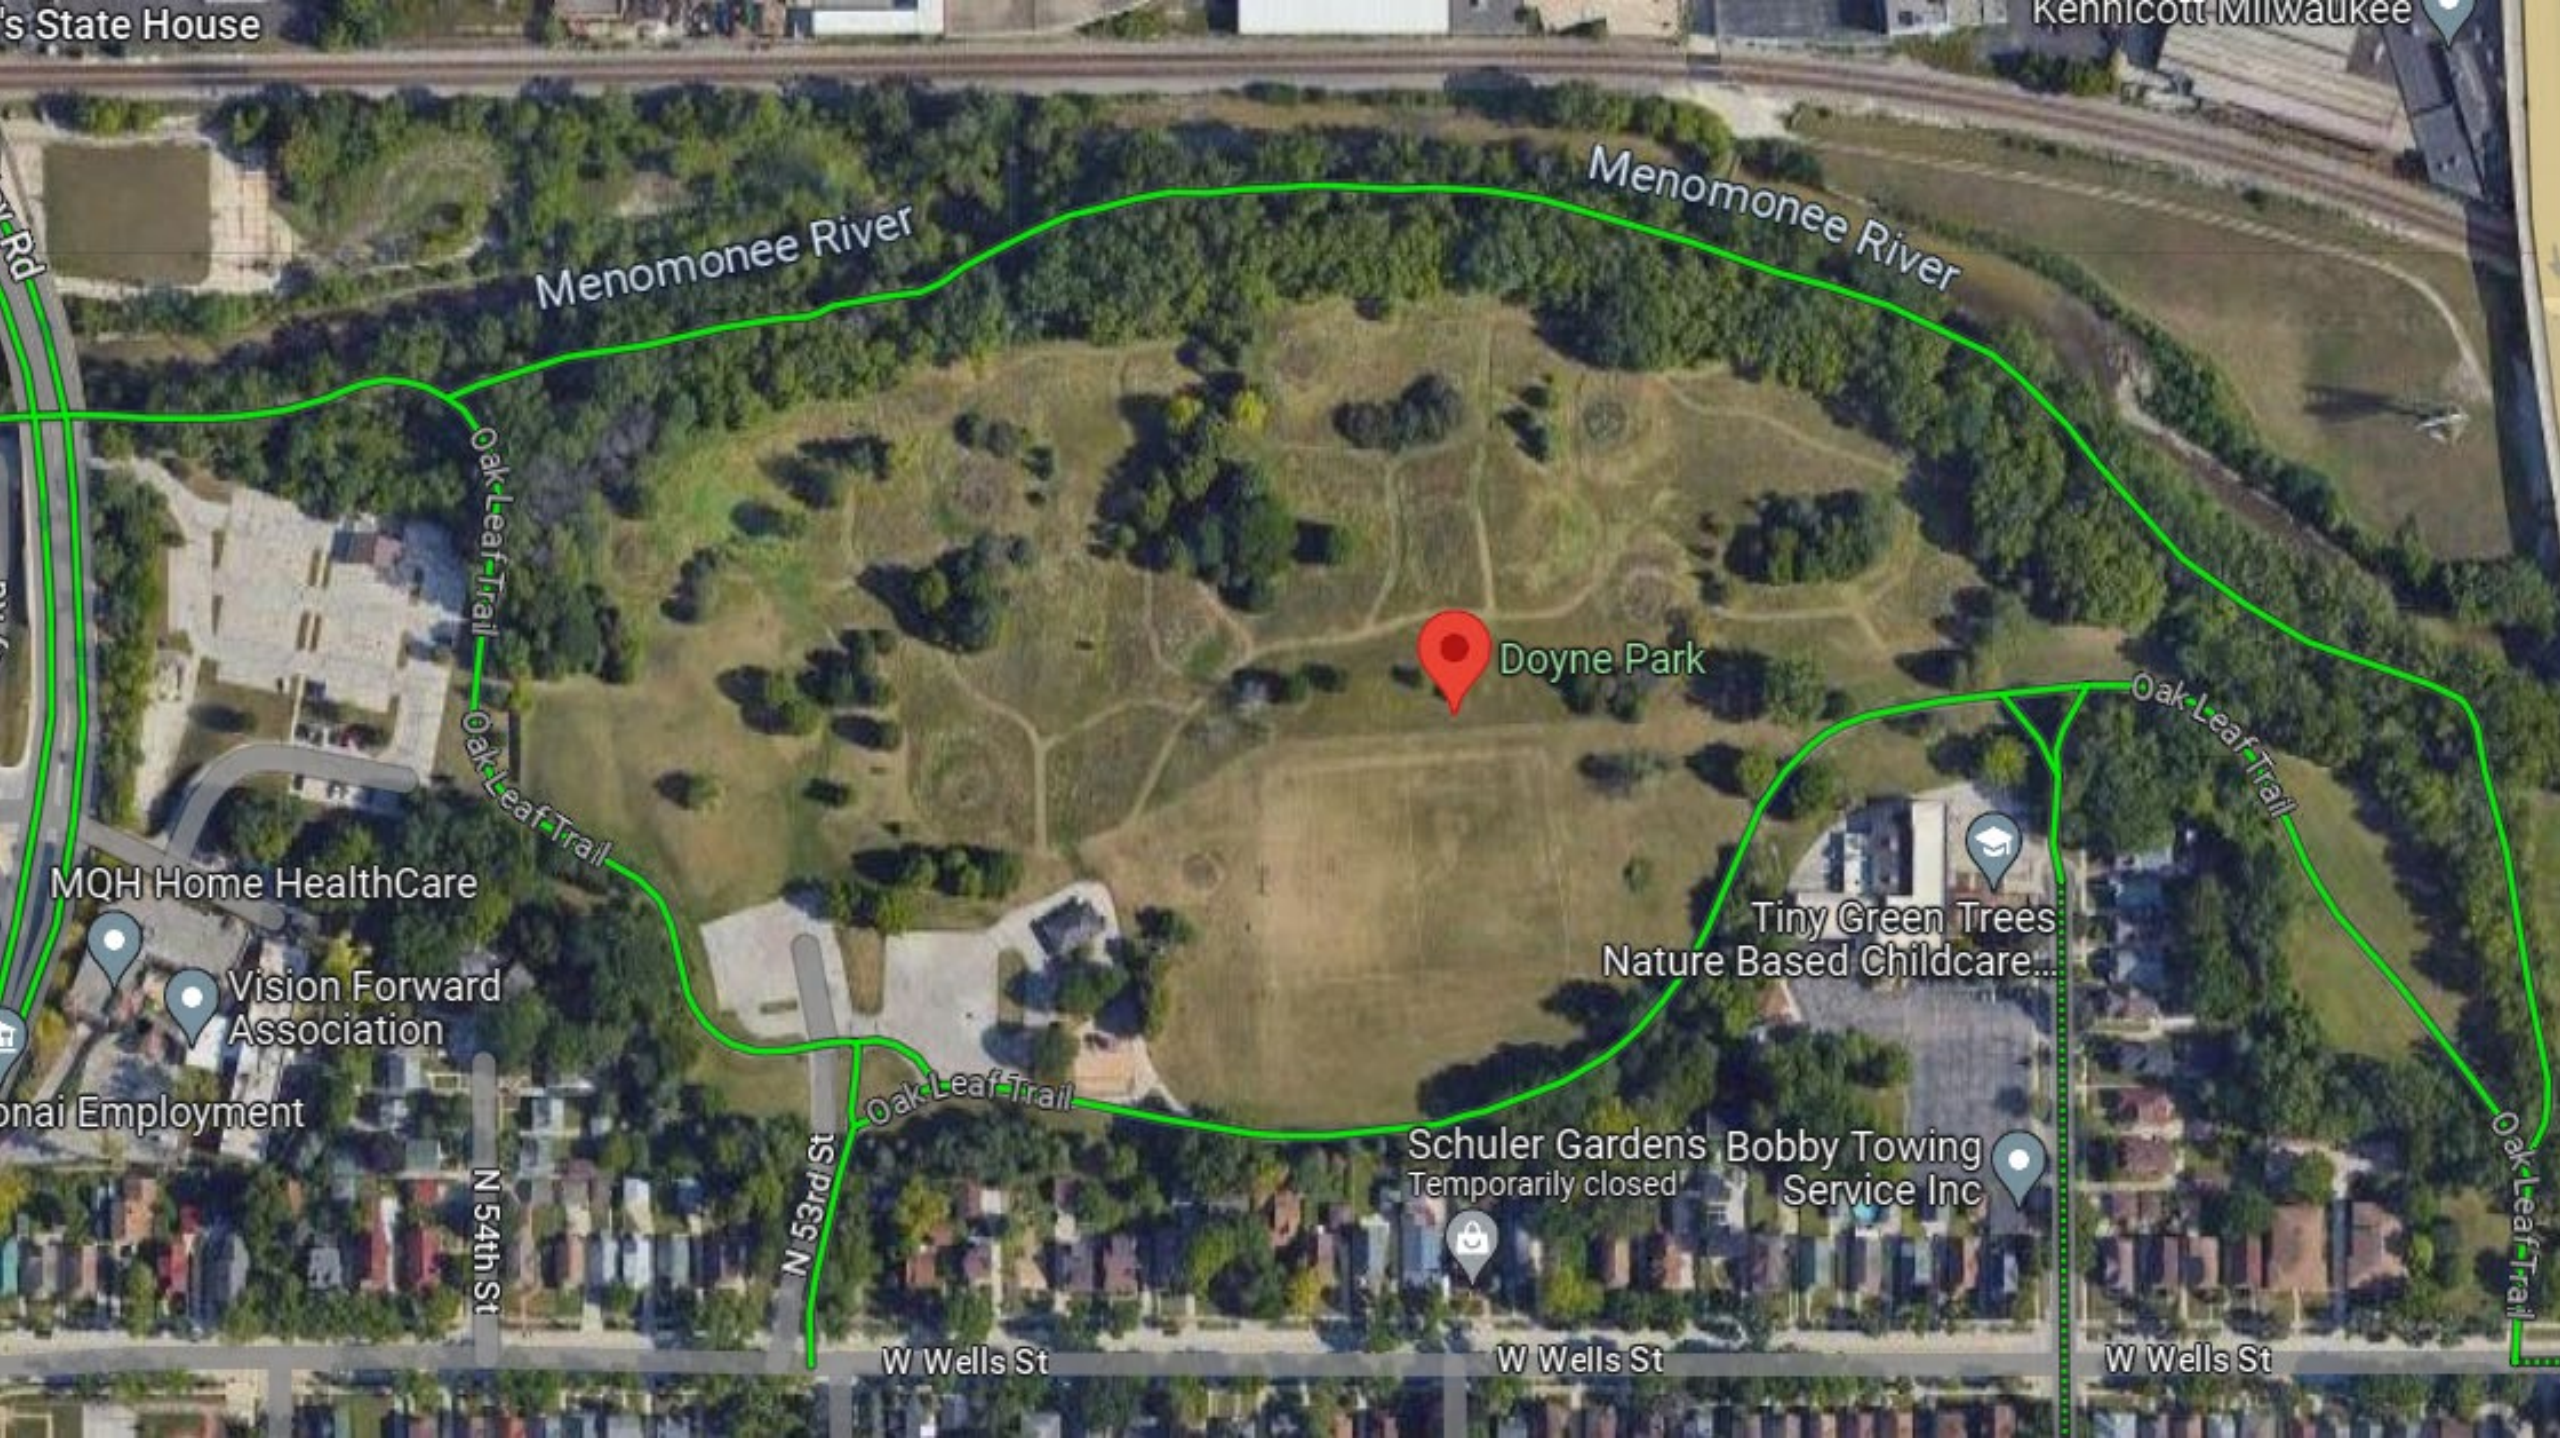

Menomonee River

Menomonee River

Doyne Park

MQH Home HealthCare

Vision Forward Association

onai Employment

N 54th St

N 53rd St

Oak-Leaf-Trail

W Wells St

Schuler Gardens
Temporarily closed

W Wells St

Bobby Towing Service Inc

W Wells St

Tiny Green Trees
Nature Based Childcare...

Oak-Leaf-Trail