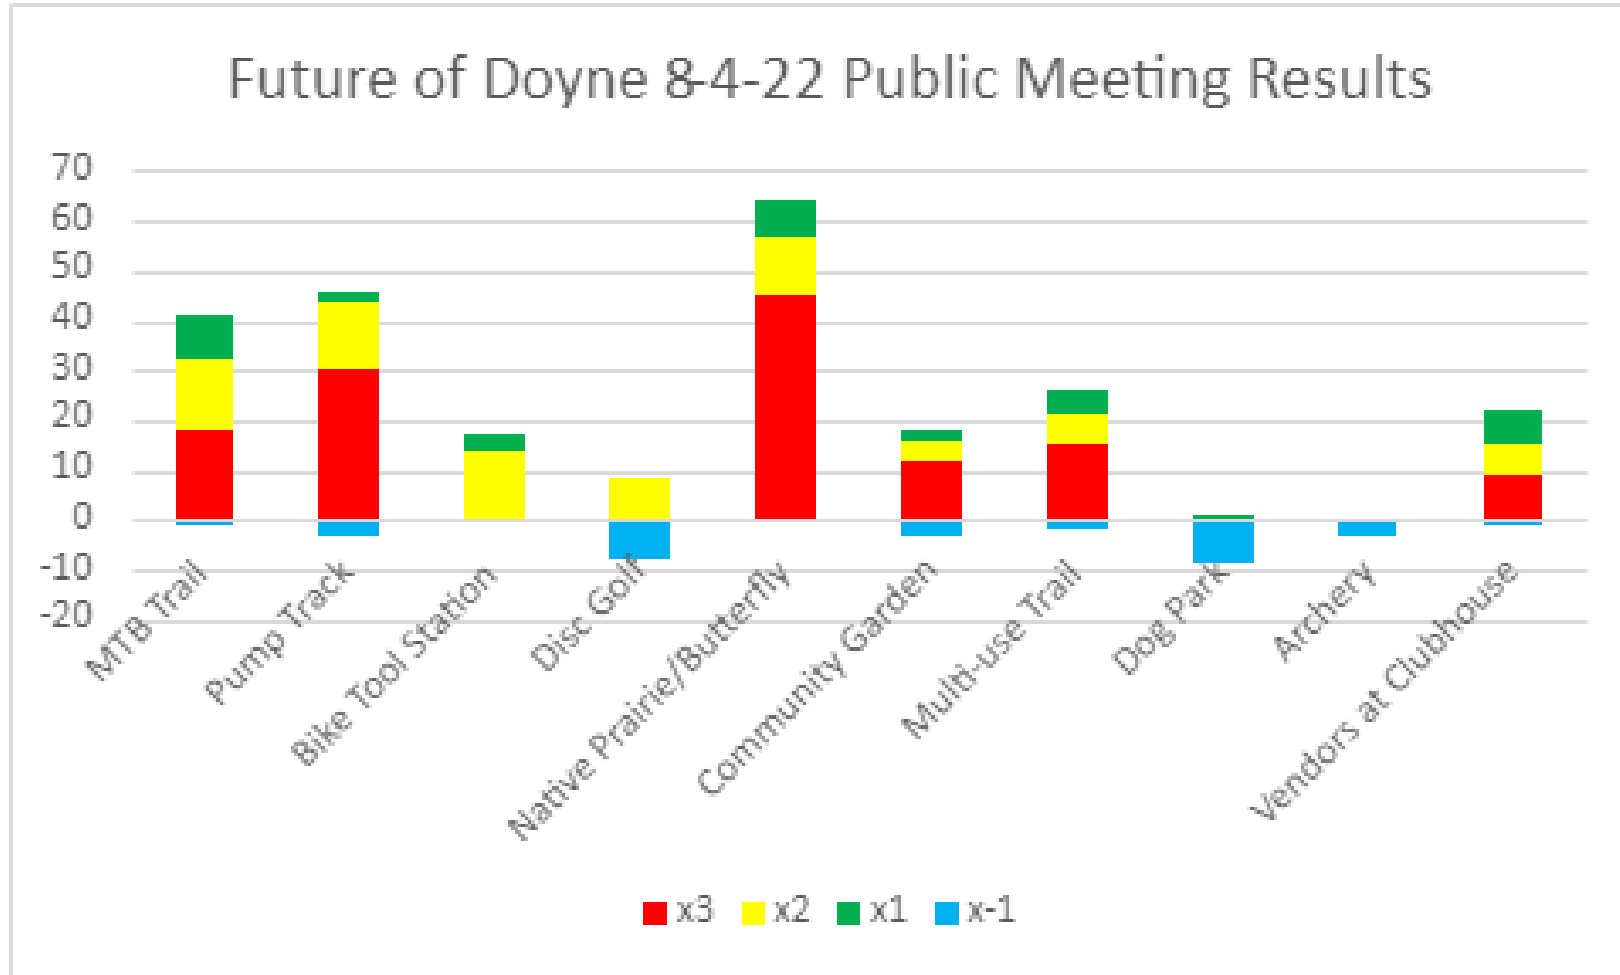

Multi-use Trail

Dog Park

Vendors

Public Input Meeting Results

- Each person received 4 stickers

Public Input Meeting Results

- Top choices

Native Prairie