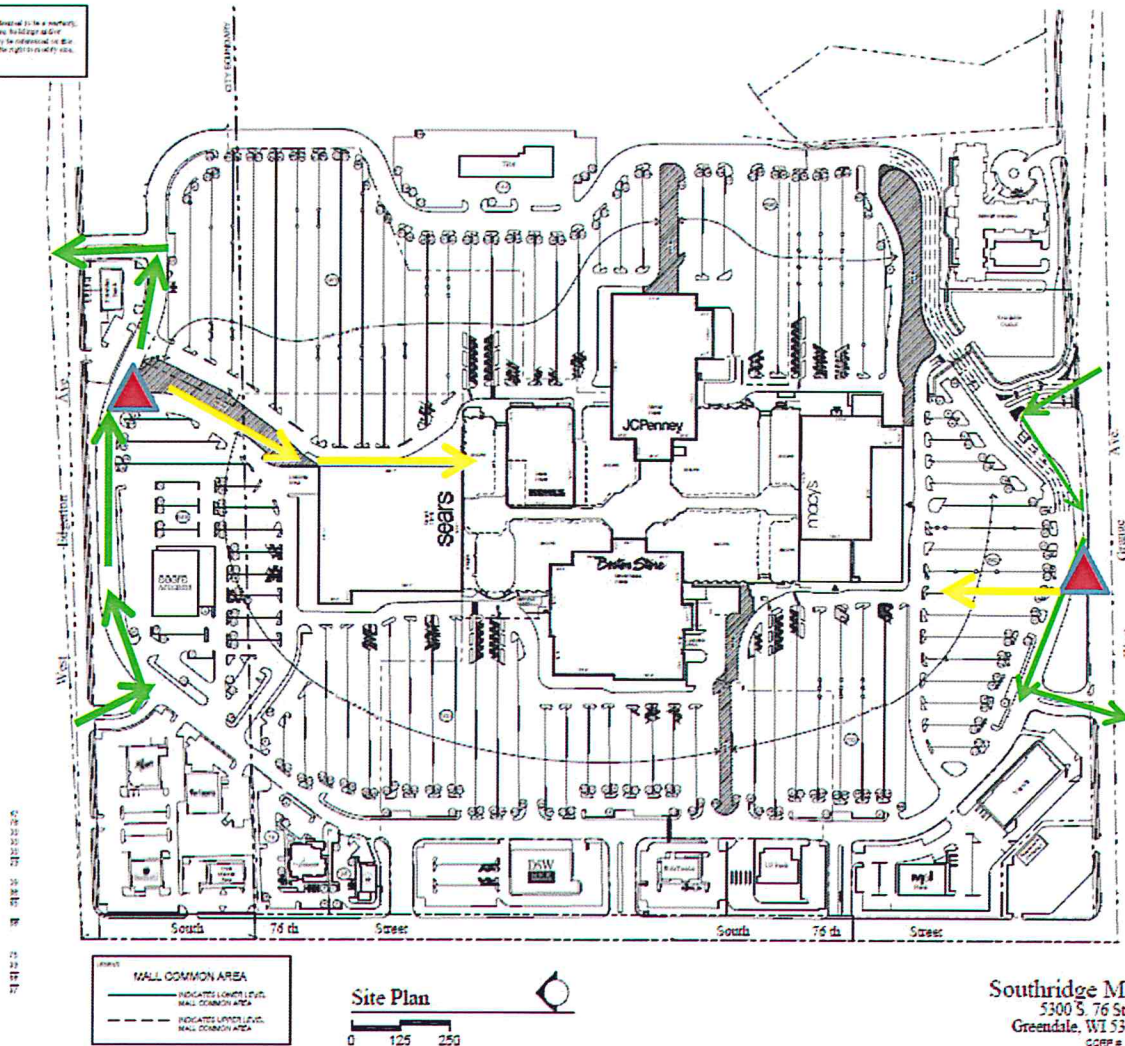

Exhibit A

Location of Bus Stop

Bus Travel Route

Pedestrian Walkway

Southridge Mall

Southridge Mall
5300 S. 76 Street
Greendale, WI 53129
CORP # 5252