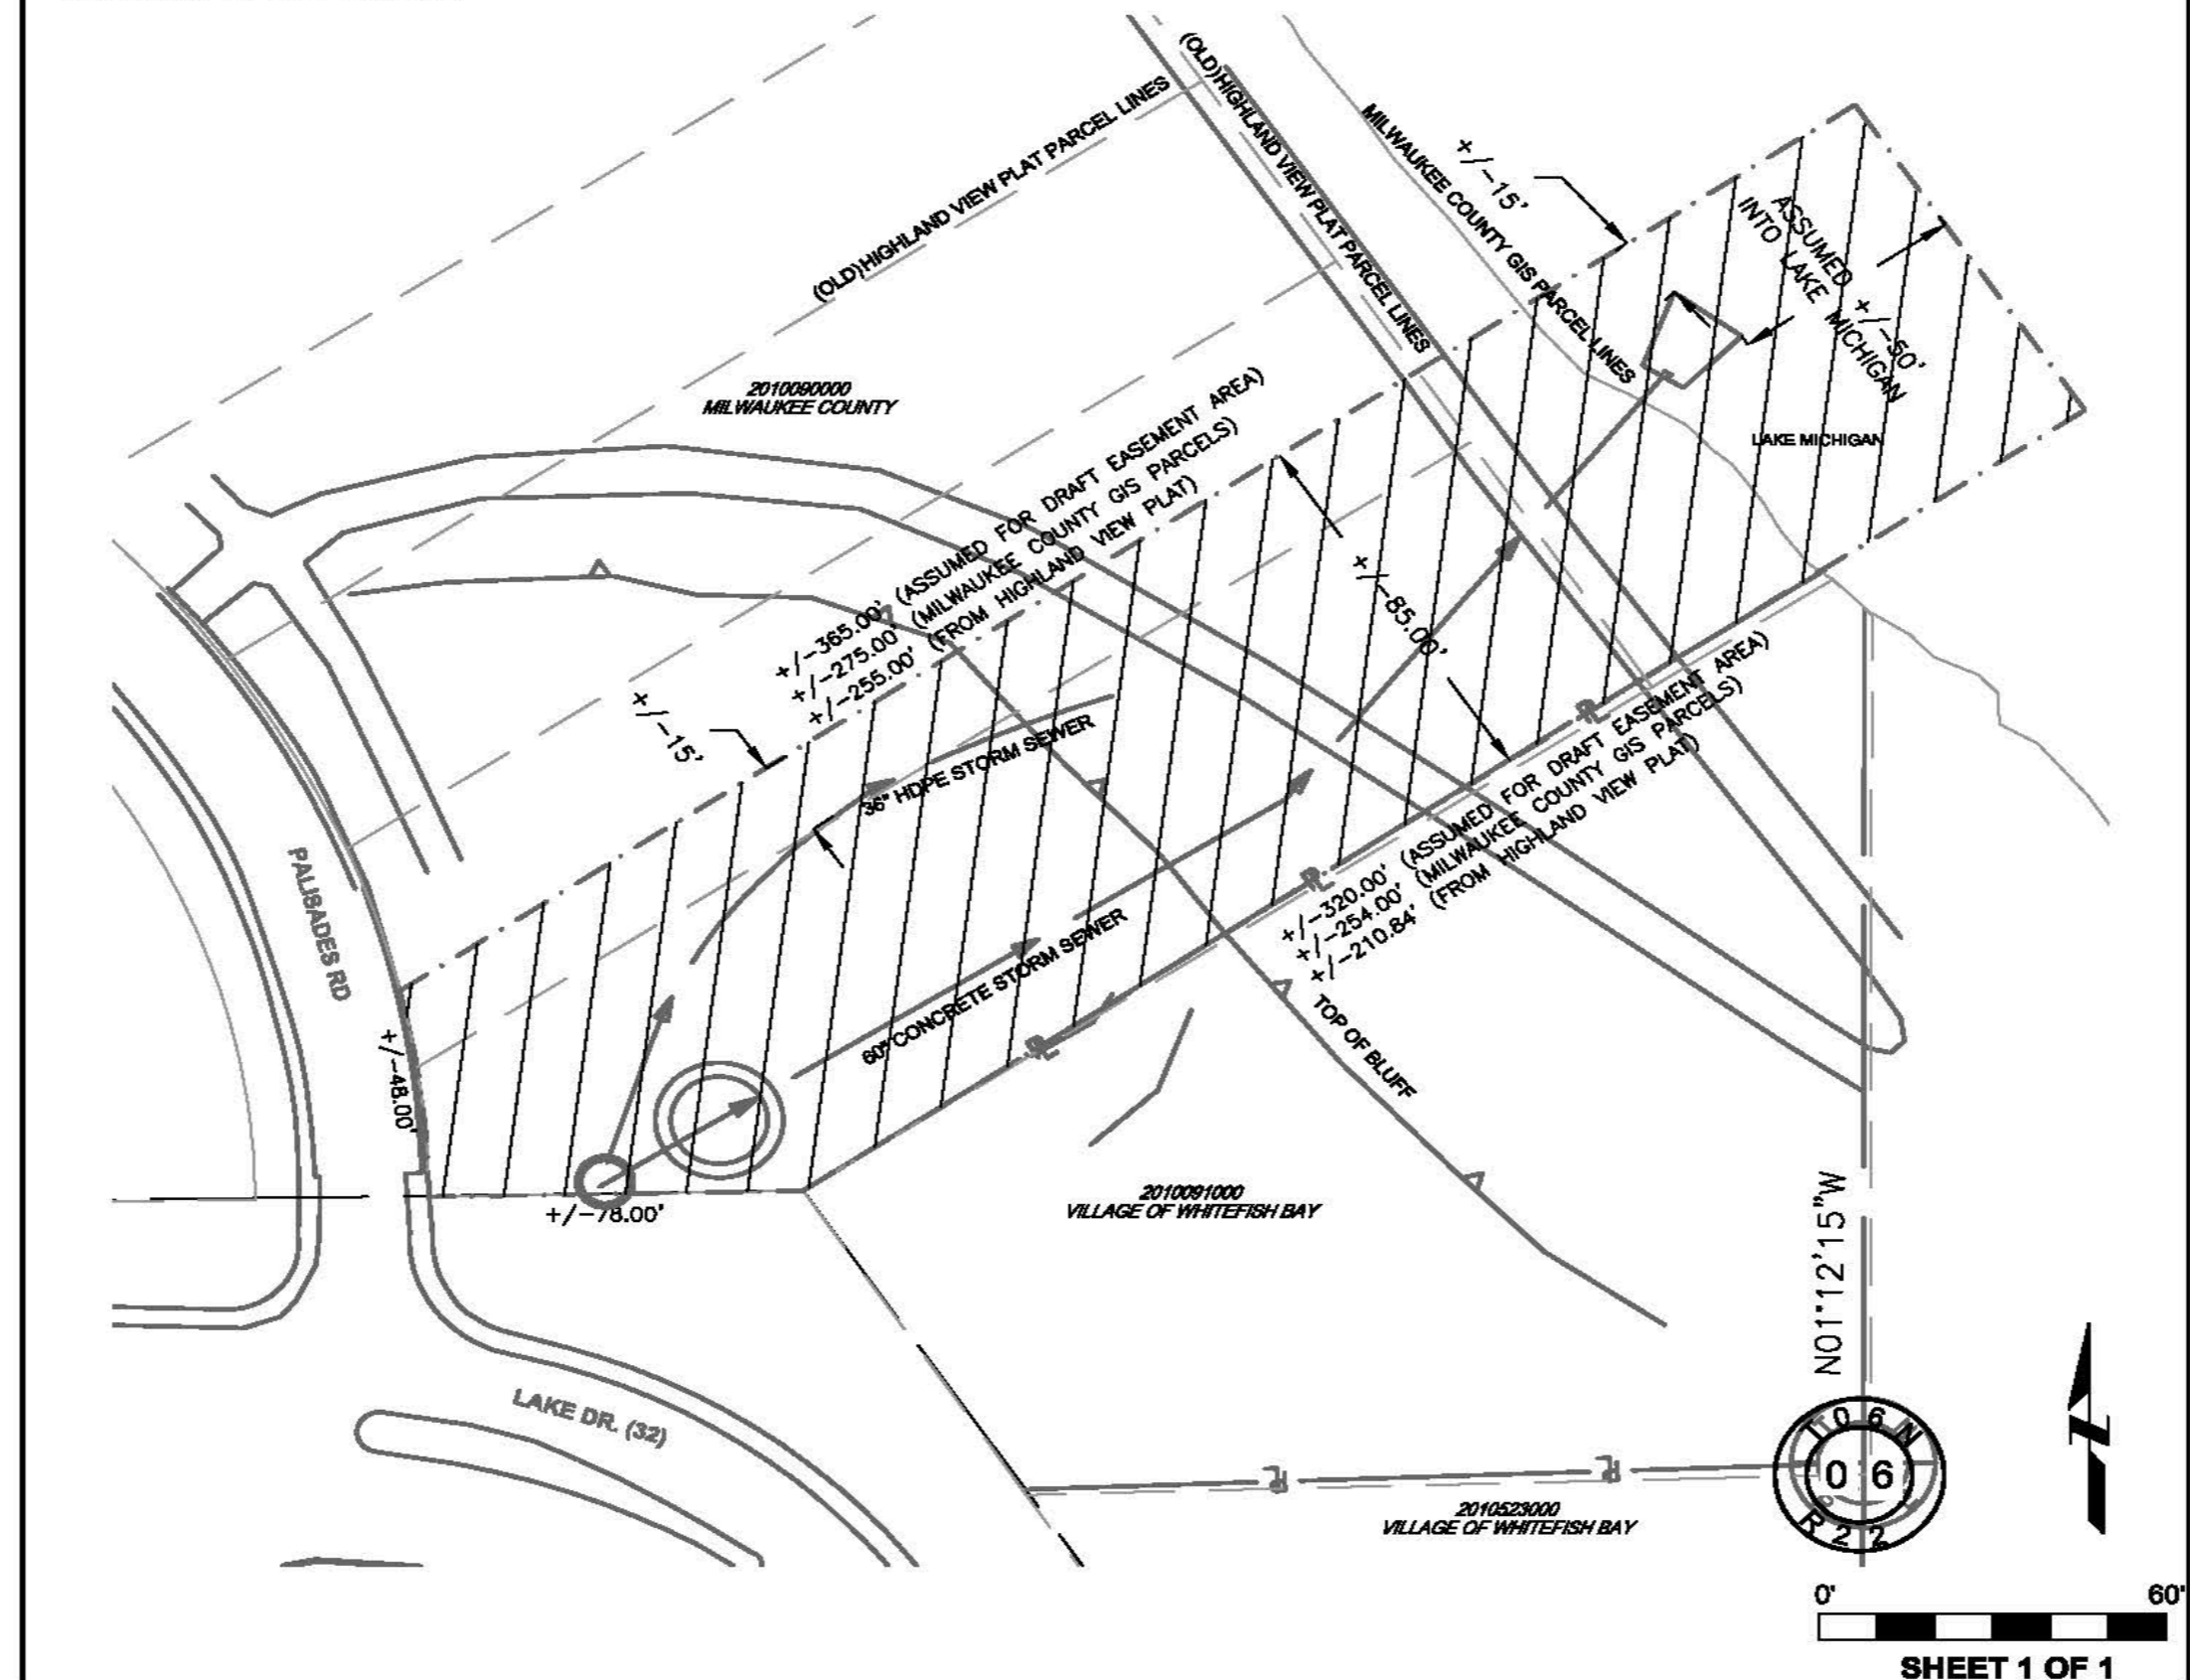

Whitefish Bay Storm Sewer Easement at Big Bay Park

December 3, 2024

Request:

Parks is requesting authorization to grant the Village of Whitefish Bay an Easement to install, maintain and operate a Storm Sewer pipe on land owned by Milwaukee County located in Big Bay Park.

Background:

- In June 2024, Milwaukee County Parks and the Village of Whitefish Bay executed an Emergency Permit so that the Village would be able to install a temporary storm sewer pipe to help resolve a sink hole issue the Village was facing.
- The existing storm sewer pipe that failed had no recorded Easement and did not show up in Parks records.
- The Temporary pipe, that was installed with the emergency permit, will be abandoned in place, and its size and location will be included in this new easement.
- The proposed final easement on parkland is approximately 350 feet long

STORM DRAINAGE EASEMENT

DRAFT V2

LOT: XX
BLOCK: XX
SUBDIVISION: "XX"
SECTION: XX
TOWNSHIP: XX NORTH
RANGE: XX EAST
XX PRINCIPLE MERIDIAN
VILLAGE OF WHITEFISH BAY
MILWAUKEE COUNTY, WISCONSIN
ADDRESS: BIG BAY PARK

PART OF LOT XX, BLOCK XX, IN THE "XX", LOCATED IN THE XX 1/4 OF SECTION X, TOWNSHIP X NORTH, RANGE XX EAST OF THE XX PRINCIPLE MERIDIAN, IN THE VILLAGE OF WHITEFISH BAY, MILWAUKEE COUNTY, WISCONSIN AND MORE PARTICULARLY DESCRIBED AS FOLLOWS:
BEGINNING AT THE XXXXXX.