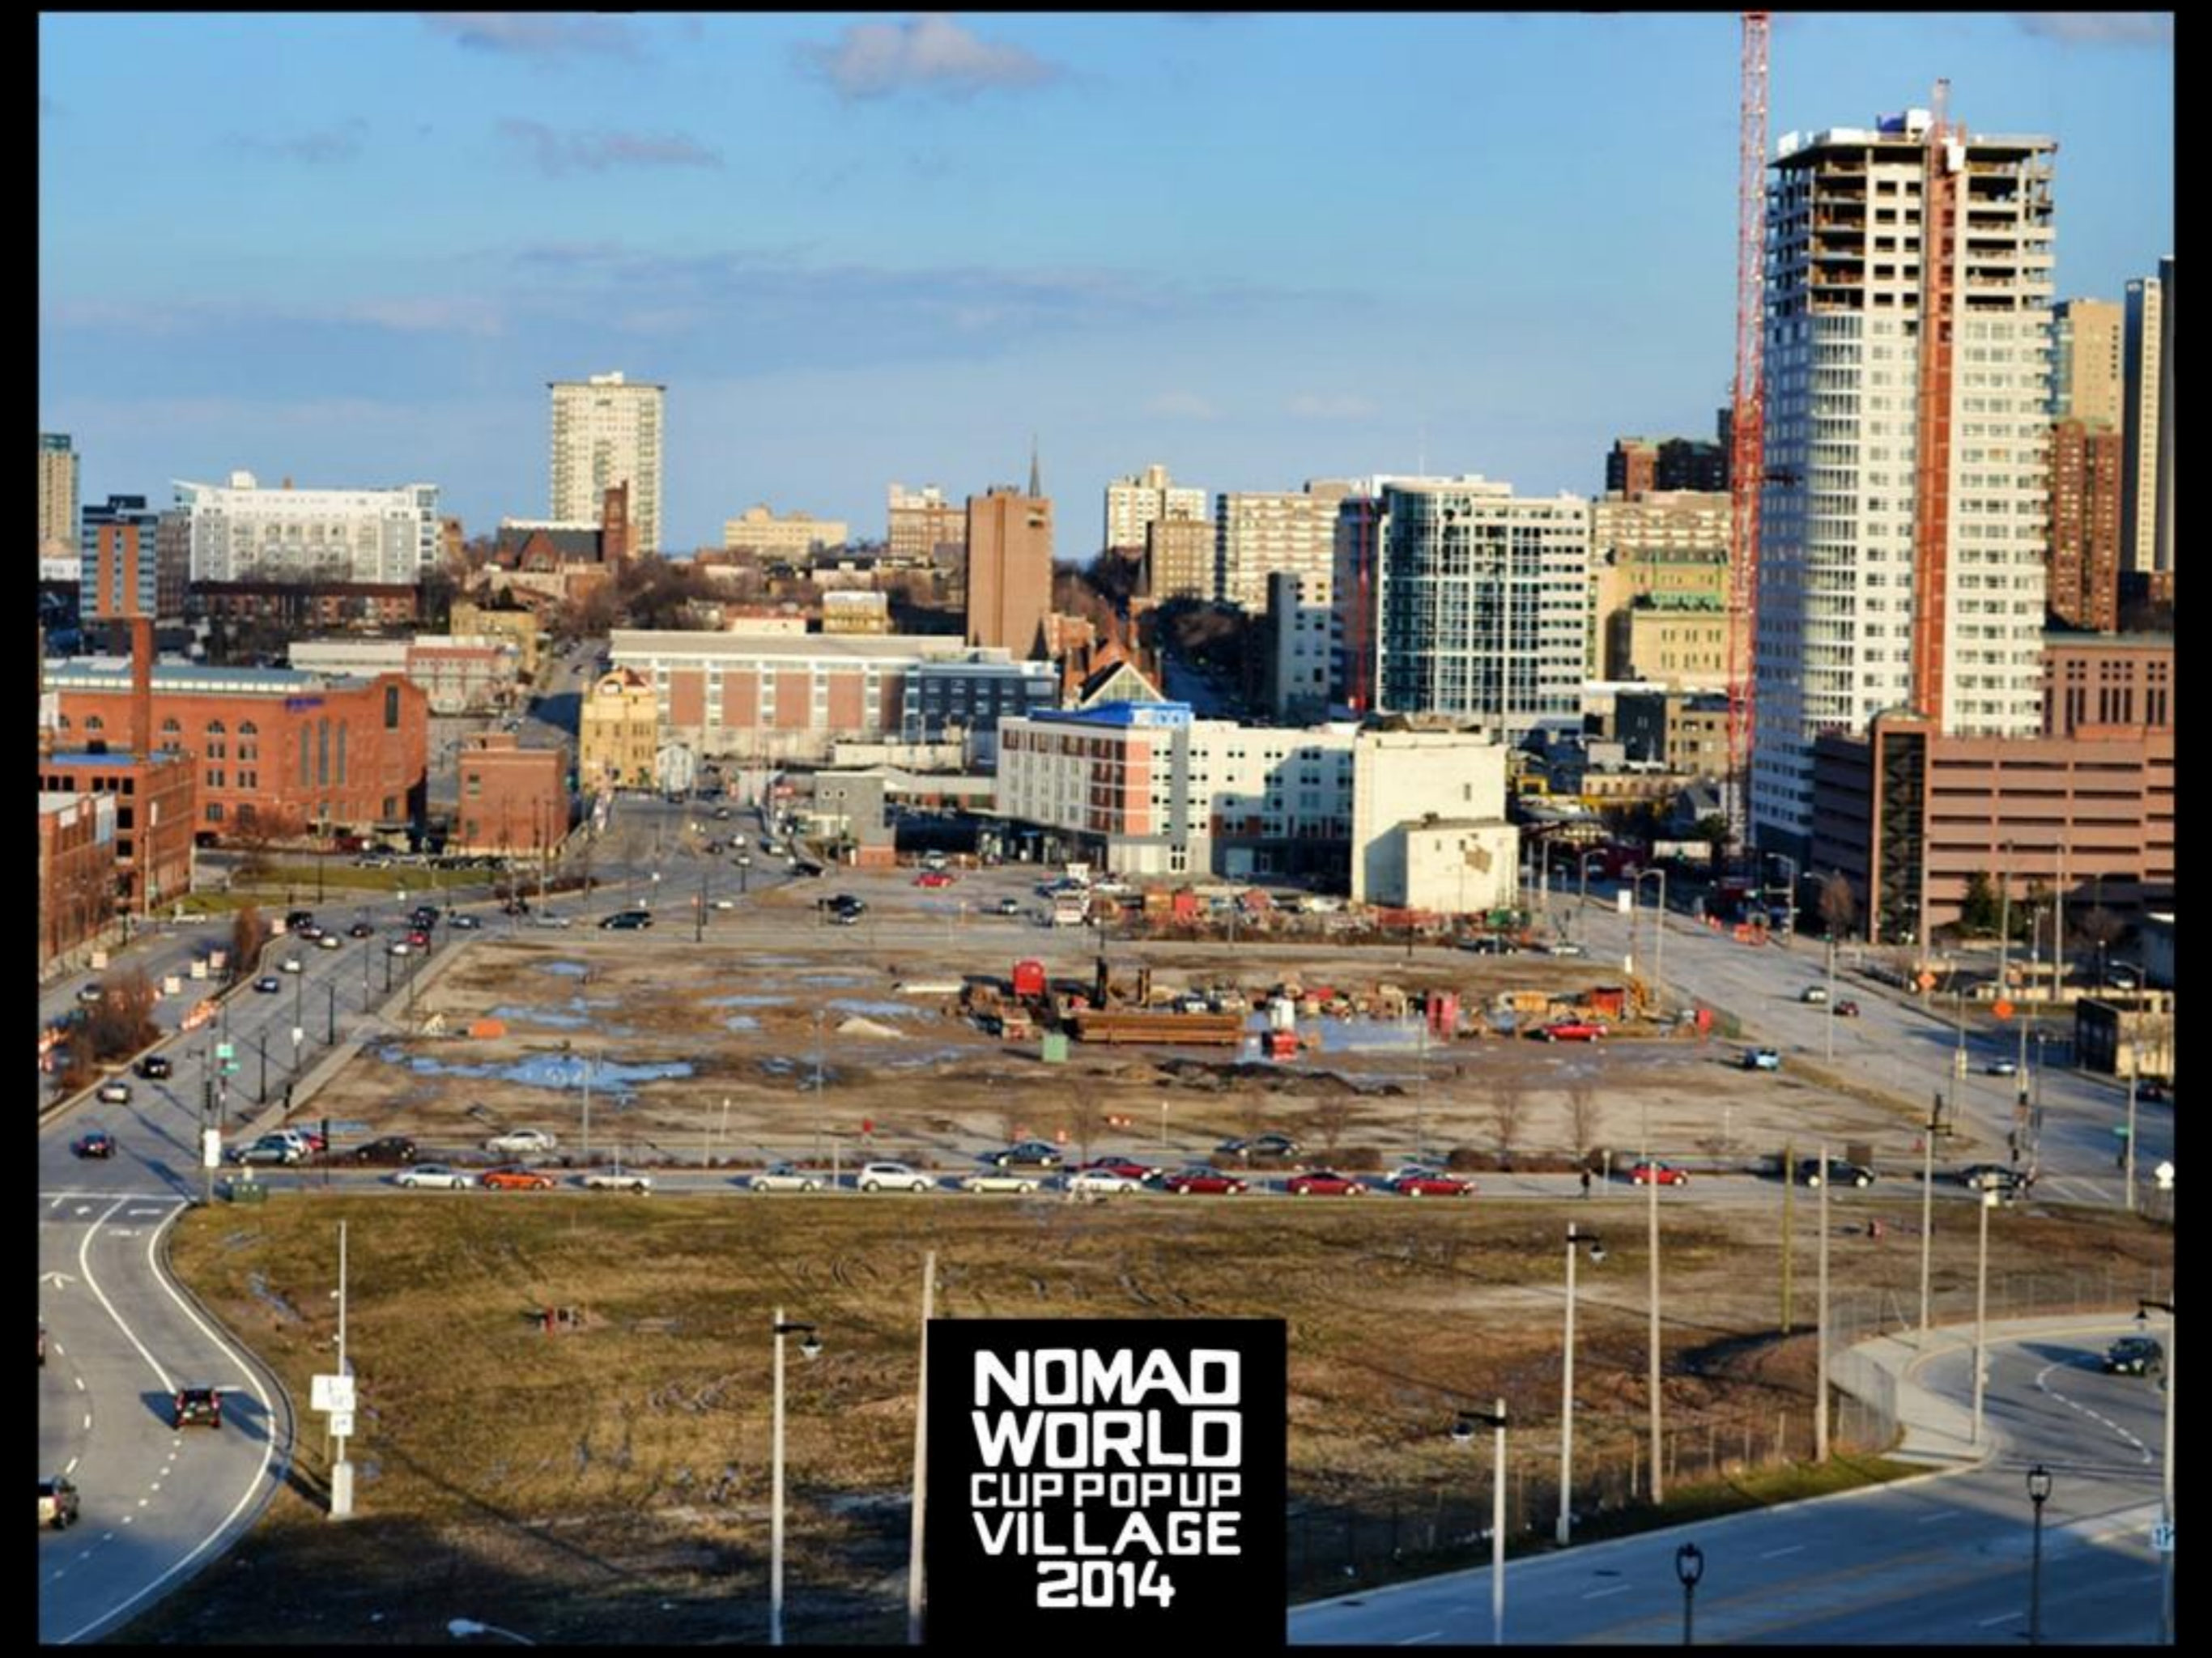

**NOMAD
WORLD
CUP POPUP
VILLAGE
2014**