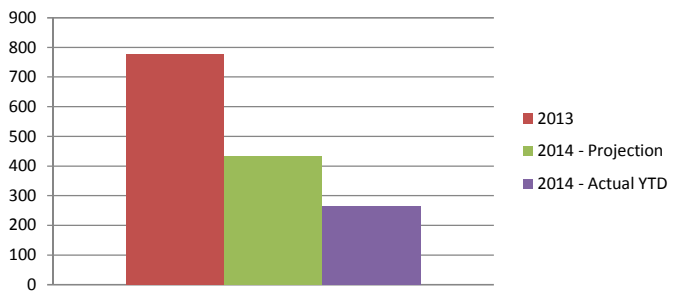

Economic Development Division

Performance Dashboard: 3rd Quarter 2014

Land Sales

Tax Base Generated

Construction Jobs Created

Other Jobs Created/Placed/Recruited

Cell & Parking Revenue

DBE Participation (Development - % Complete)