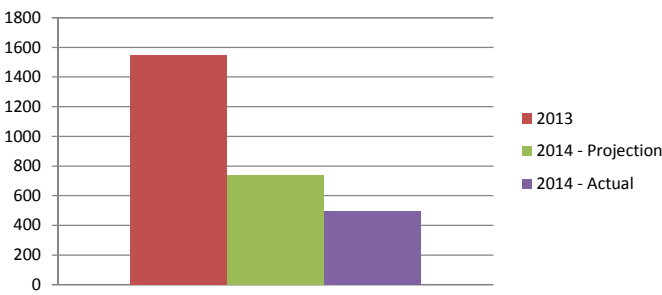

Economic Development Division

Performance Dashboard: 3rd Quarter 2014

Land Sales

Tax Base Generated

Construction Jobs Created

Other Jobs Created/Placed/Recruited

Cell & Parking Revenue

DBE Participation (Development - % Complete)