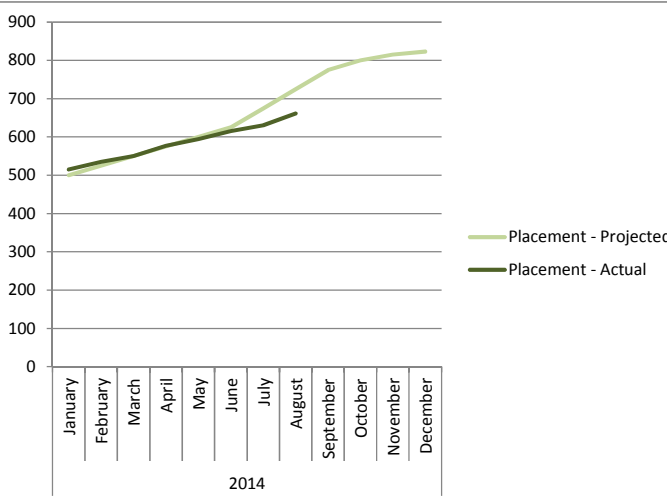

Workforce Training