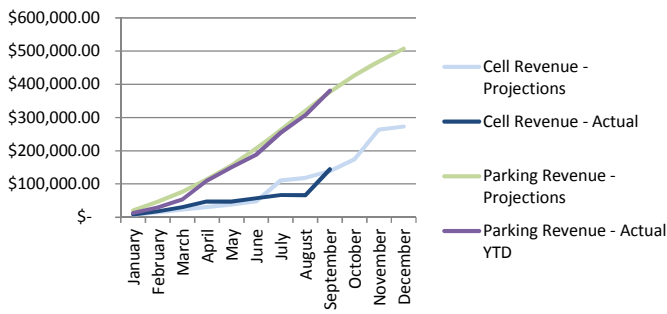

Economic Development Division

Performance Dashboard: 3rd Quarter 2014

Land Sales

Tax Base Generated

Construction Jobs Created

Other Jobs Created/Placed/Recruited

Cell & Parking Revenue

DBE Participation (Development - % Complete)