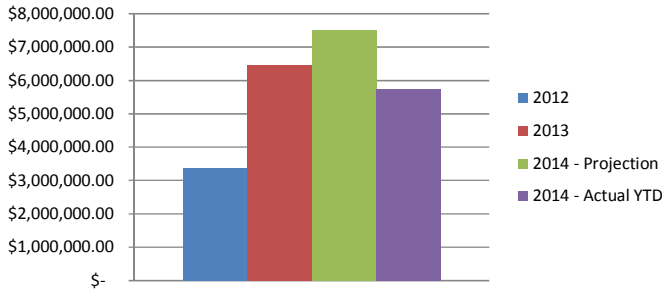

Economic Development Division

Performance Dashboard: 3rd Quarter 2014

Land Sales

Tax Base Generated

Construction Jobs Created

Other Jobs Created/Placed/Recruited

Cell & Parking Revenue

DBE Participation (Development - % Complete)