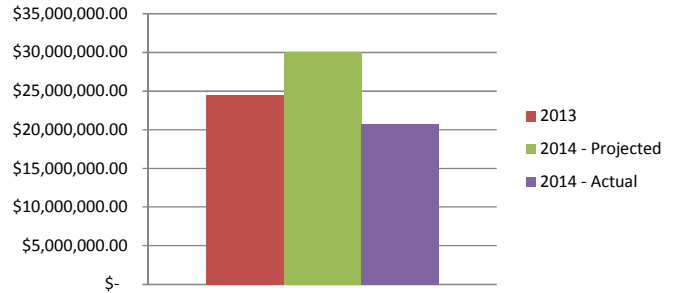

Economic Development Division

Performance Dashboard: 3rd Quarter 2014

Land Sales

Tax Base Generated

Construction Jobs Created

Other Jobs Created/Placed/Recruited

Cell & Parking Revenue

DBE Participation (Development - % Complete)