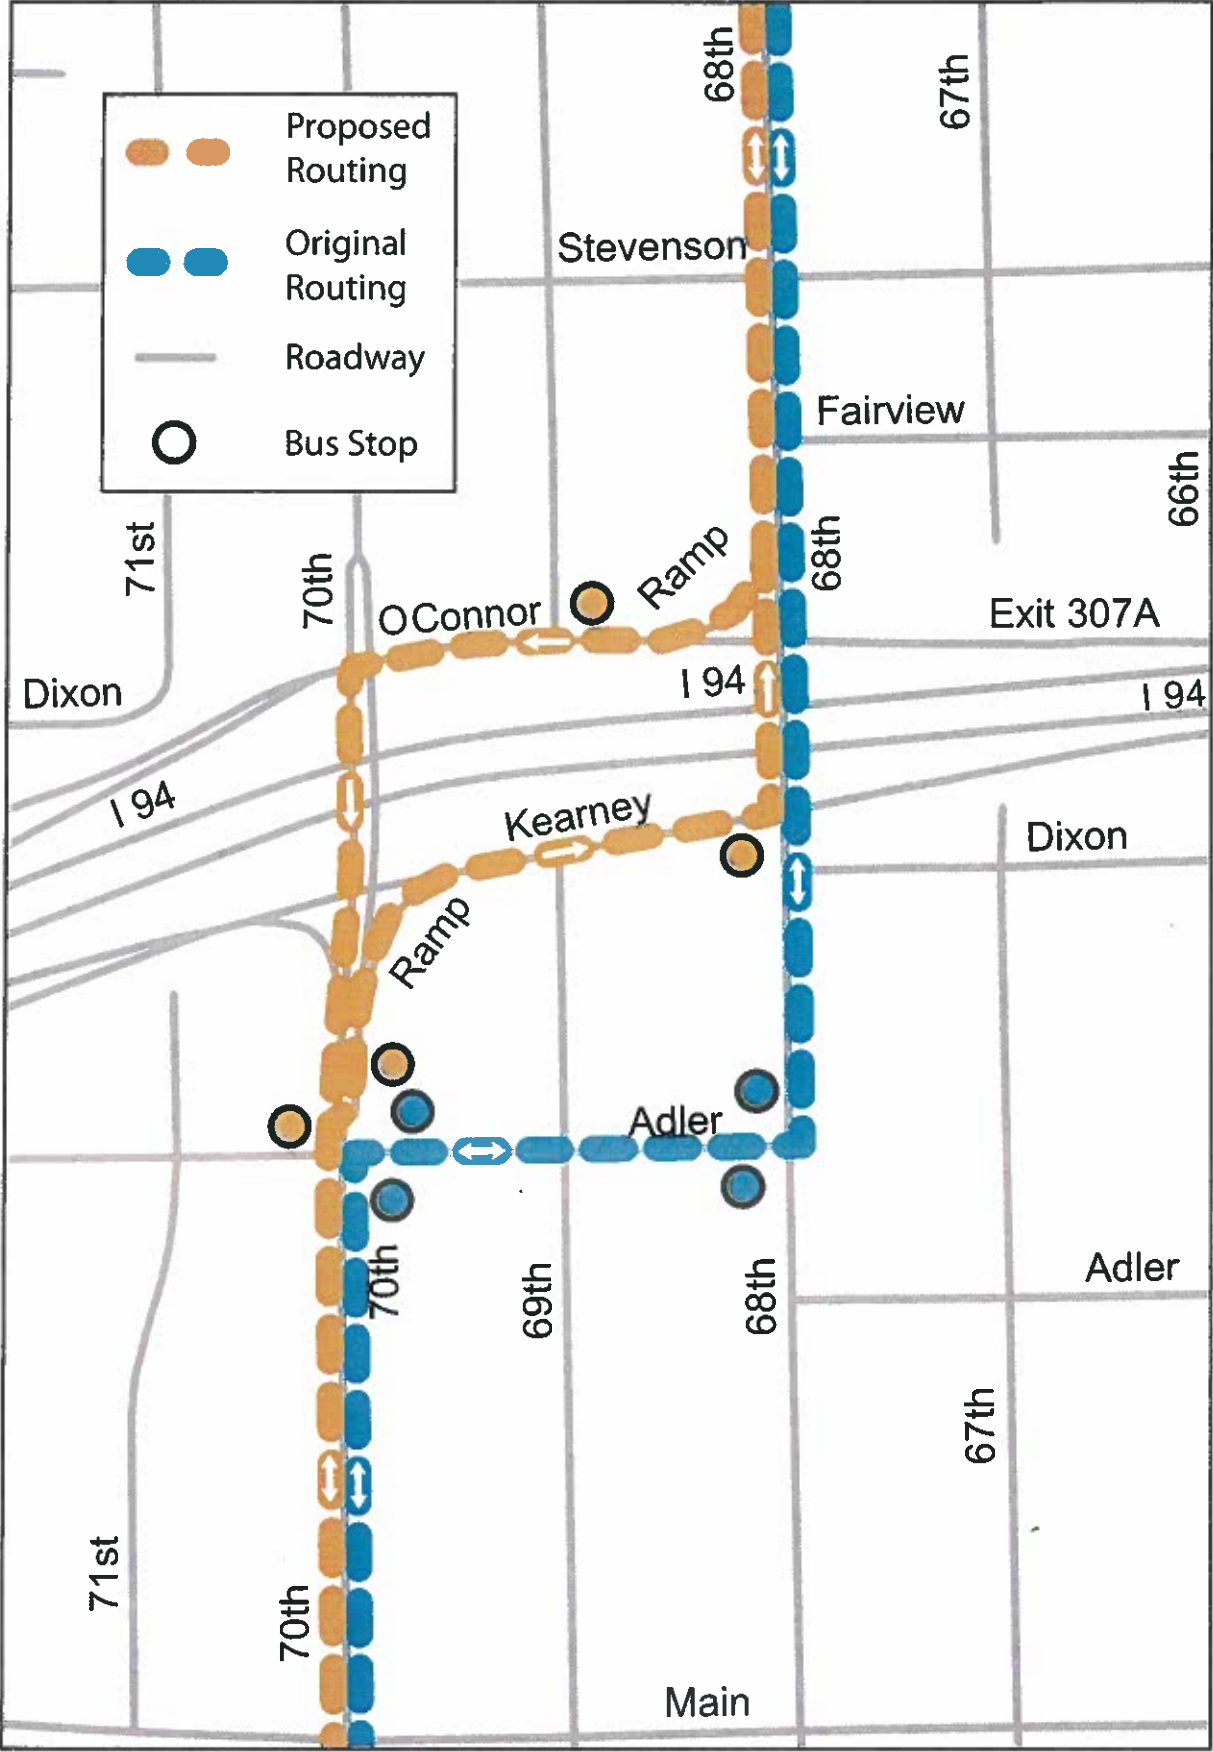

# Proposed Service Modification Route 76

Source: Milwaukee County Transit System