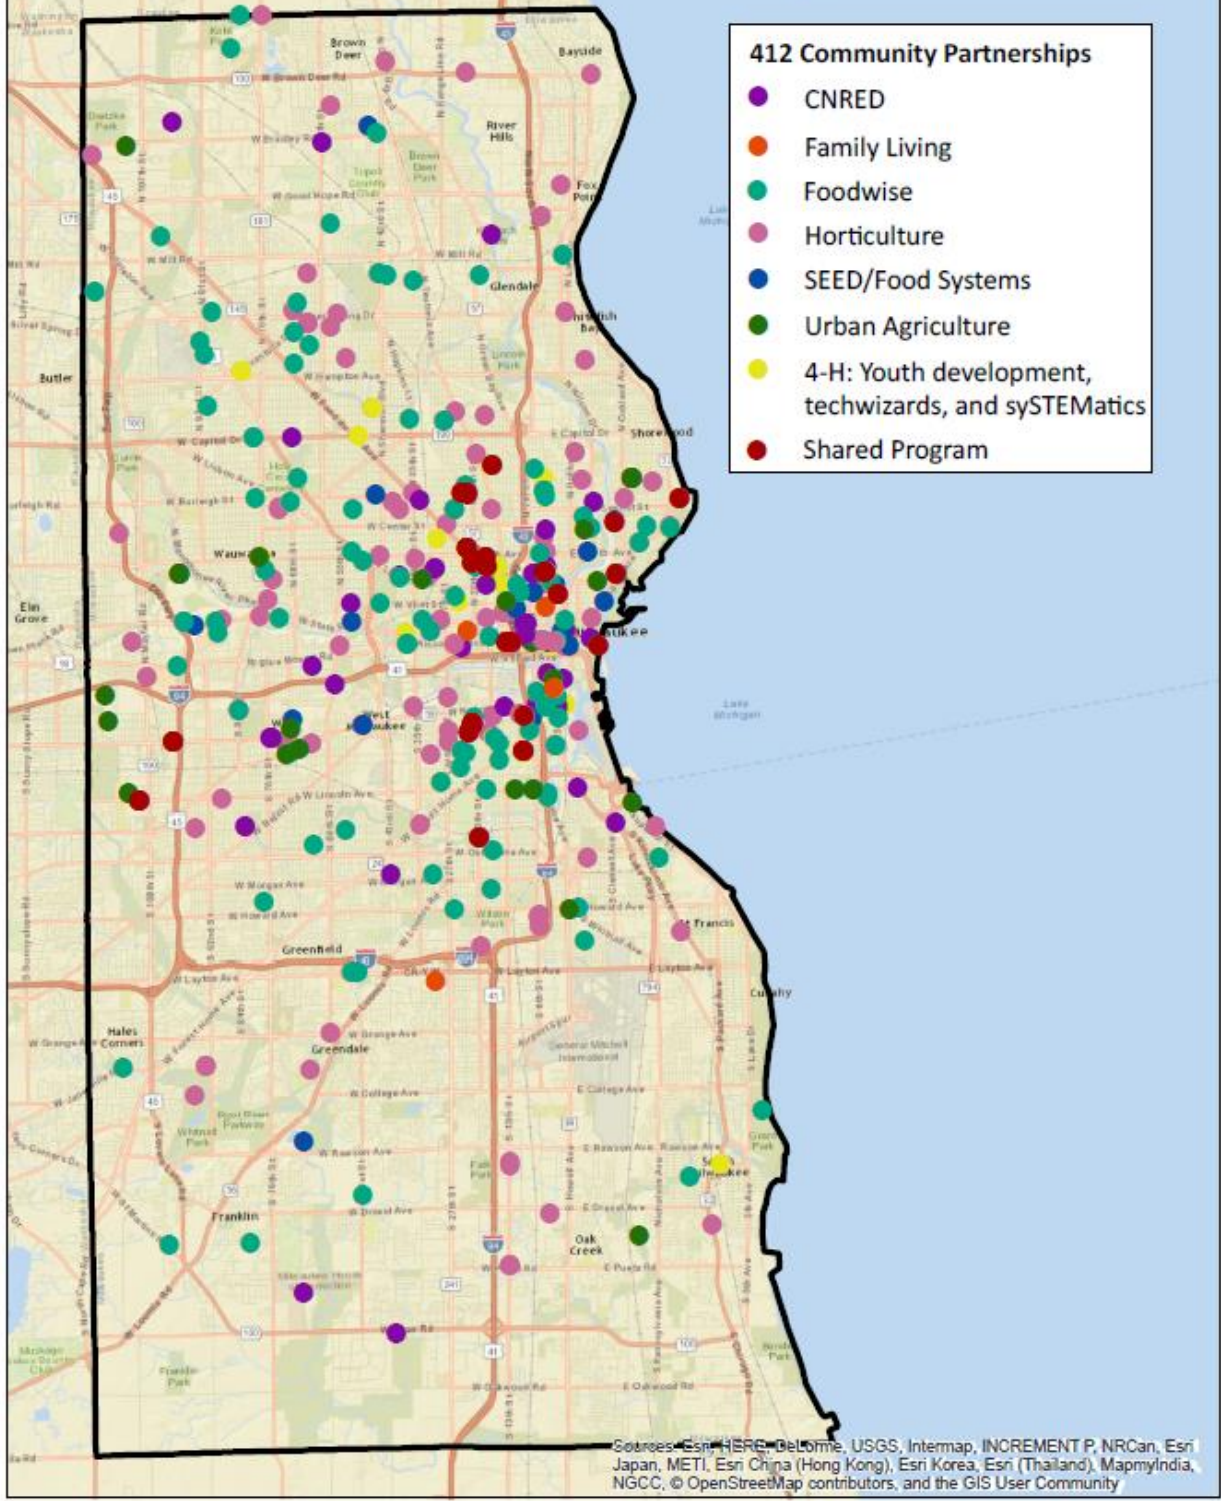

Milwaukee County UW Extension Community Partners 2016 - 2017

University of Wisconsin Extension Milwaukee County 2017

Community Garden Locations

FoodWise Impact Broken Down by Zip Code

MPS ALBA/ALBA Head Start

MPS Grant Elementary

St. Joseph's Academy

53208

MPS Bethune Academy

College Court Senior Dining Site

Indian Council Senior Dining Site

MPS Head Start

Milwaukee Day Reporting Center

53205

Common Bond-Brewery Point

MPS Elm Creative Arts Elementary

Feeding America

Lake Valley Camp

Milwaukee Women's Center

MPS Seifert School

St Mark's Place