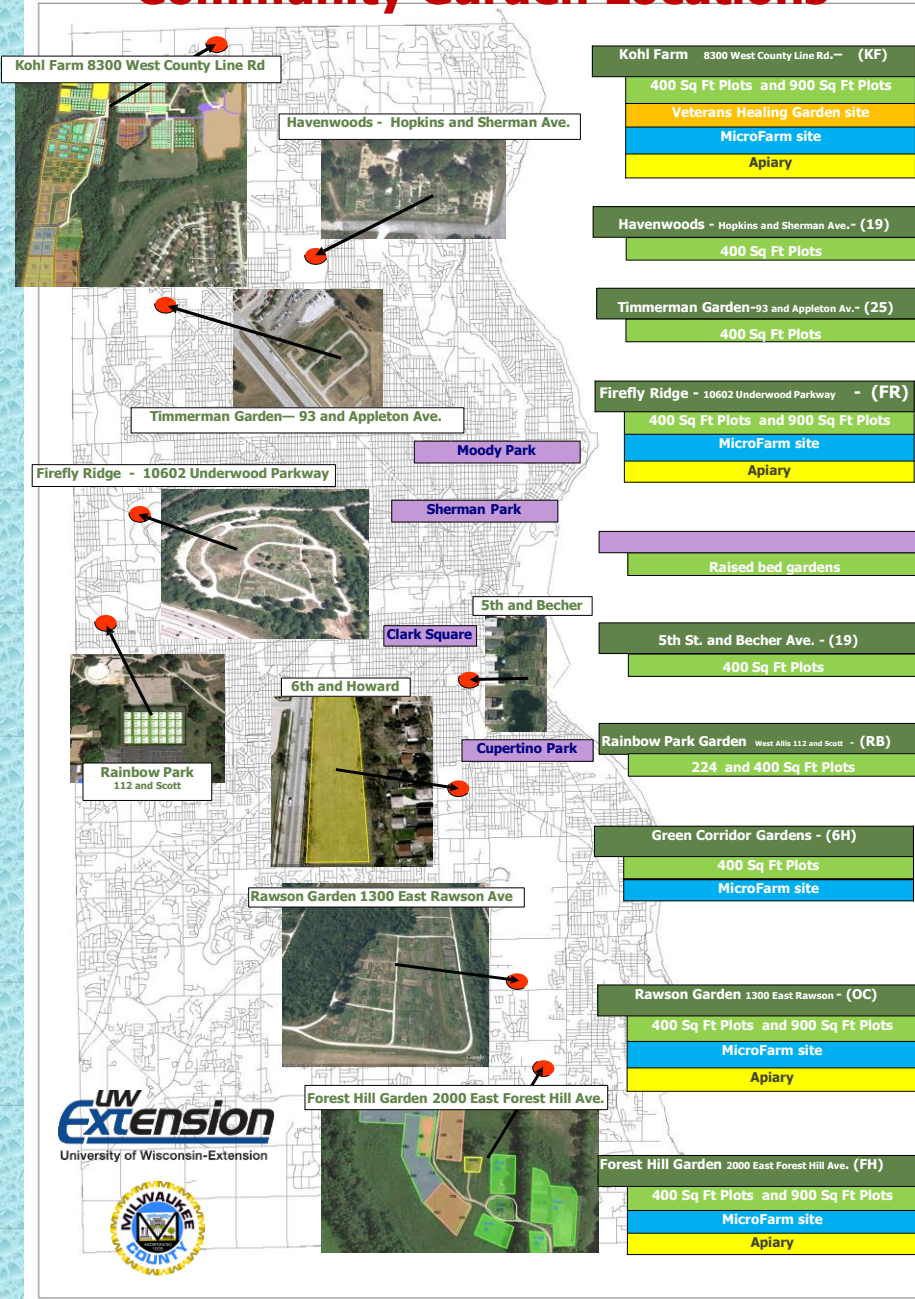

Milwaukee County UW Extension Community Partners 2016 - 2017

University of Wisconsin Extension Milwaukee County 2017

Community Garden Locations

FoodWise Impact Broken Down by Zip Code

MPS ALBA/ALBA Head Start

MPS Grant Elementary

St. Joseph's Academy

53208

MPS Bethune Academy

College Court Senior Dining Site

Indian Council Senior Dining Site

MPS Head Start

Milwaukee Day Reporting Center

53205

Common Bond-Brewery Point

MPS Elm Creative Arts Elementary

Feeding America

Lake Valley Camp

Milwaukee Women's Center

MPS Seifert School

St Mark's Place