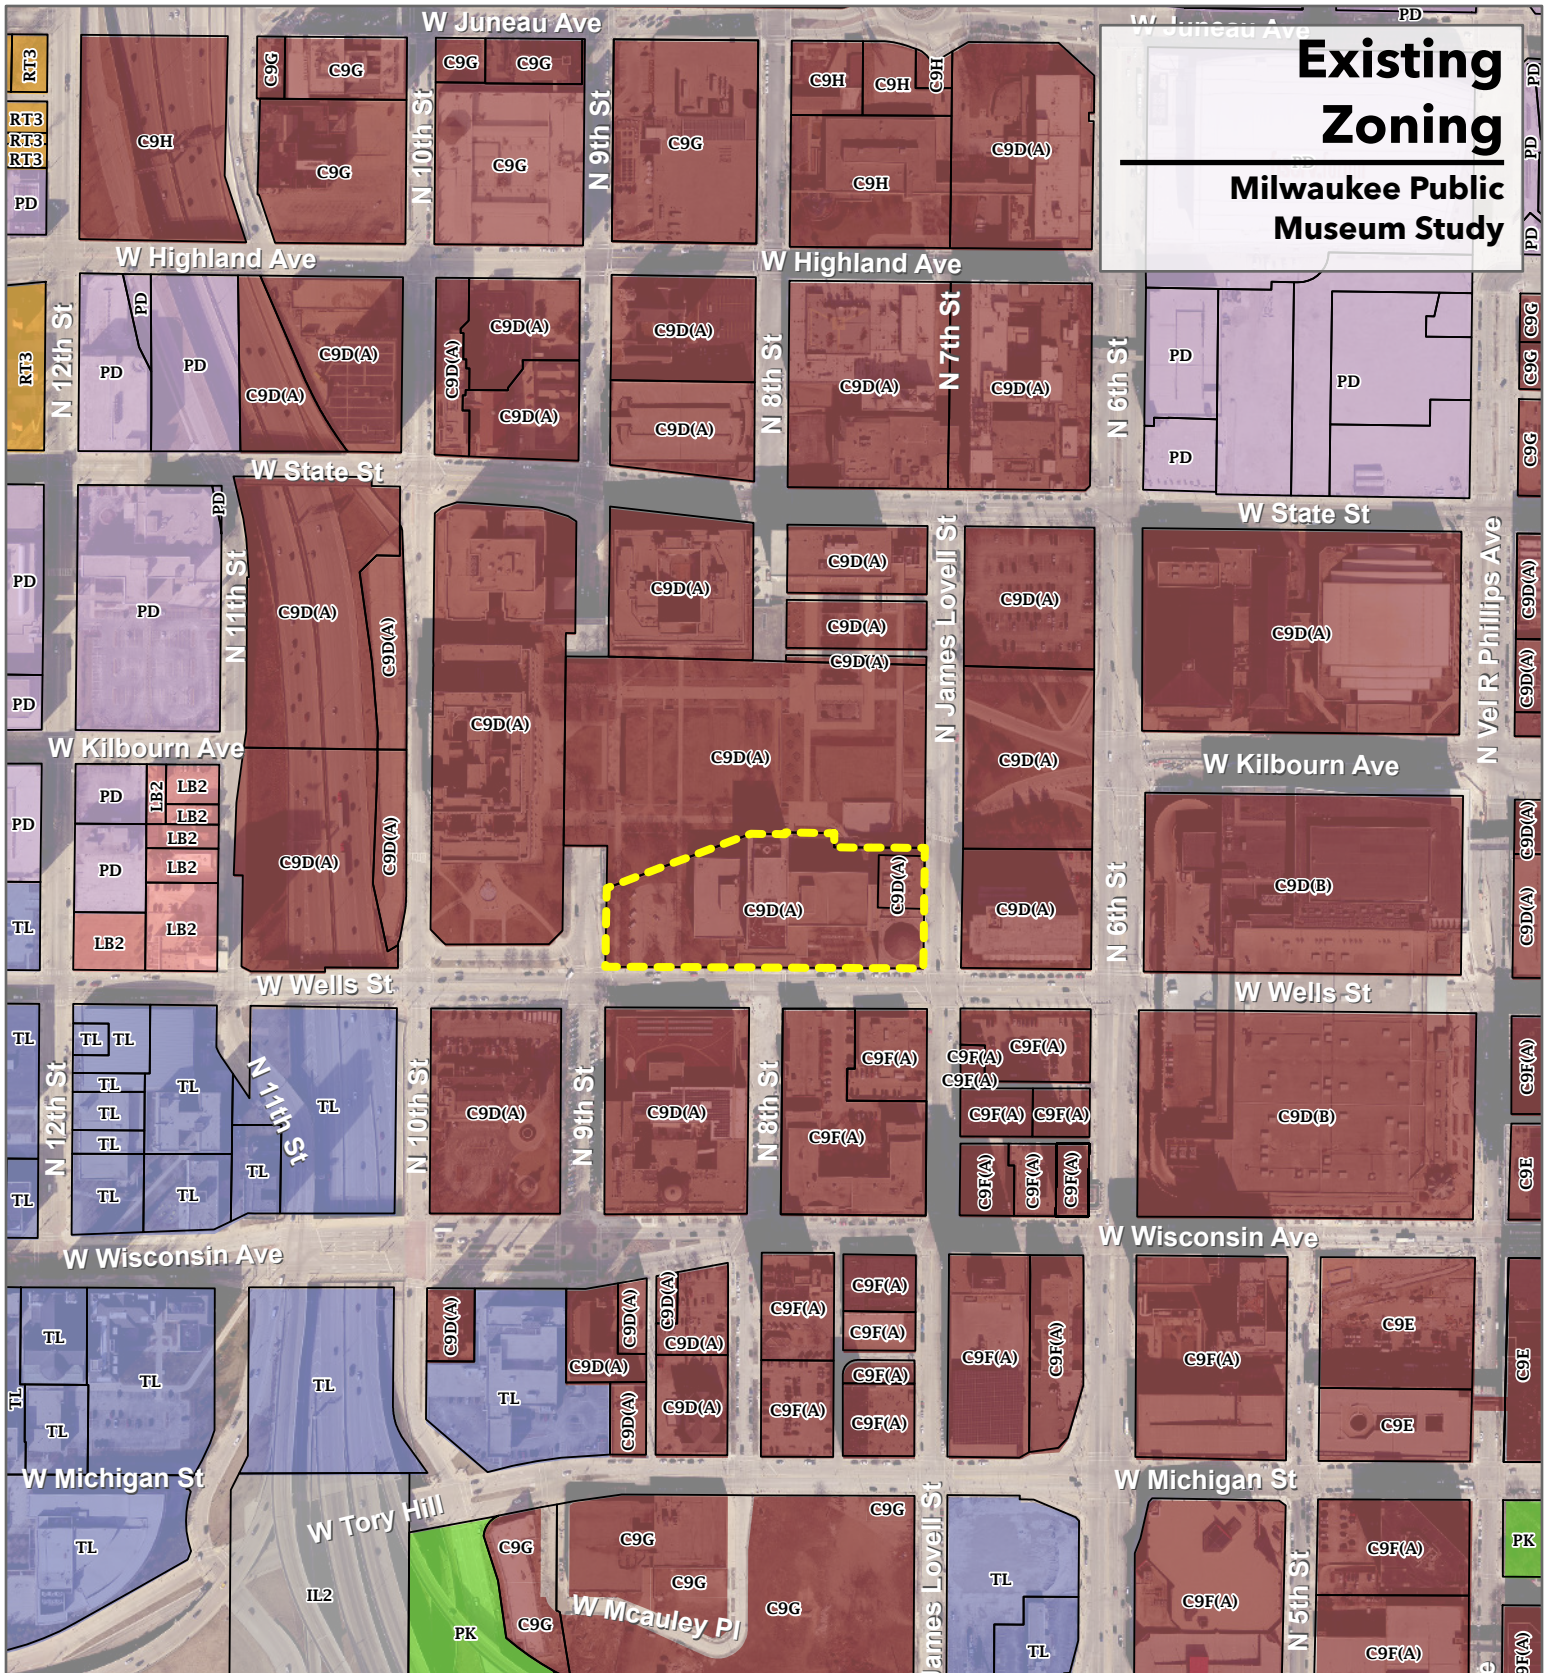

Existing Zoning

Milwaukee Public Museum Study

Legend

Residential

Two Family

Commercial

Local Business

Central Business

Industrial

Light

Heavy

Special

Parks

Institutional

Planned Development

Site Location

Data Source:
Zoning - City of Milwaukee
Basemap - MCLIO

400 Feet
1 in = 400 ft