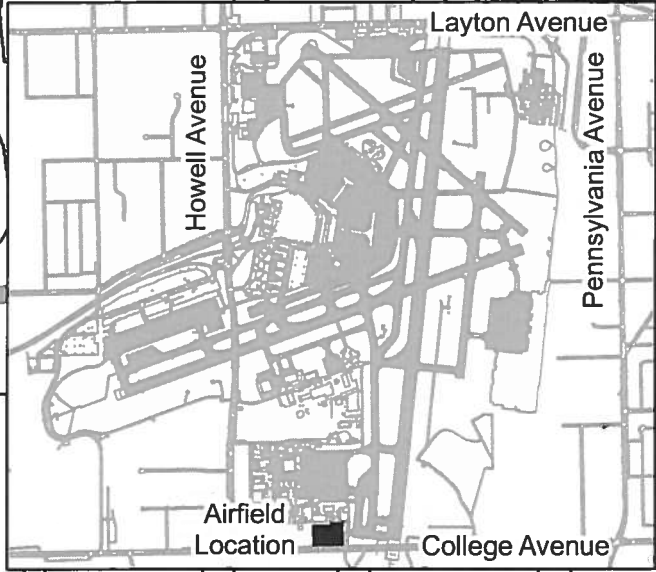

GENERAL MITCHELL INTERNATIONAL AIRPORT
530 East College Avenue

Mondelez Global LLC
281,832 sf

sf

-  Leased Area Affected by Runway Safety Areas: 132,168 s.f.
-  Revised Leased Premises: 281,832 s.f.

MONDELEZ GLOBAL, LLC
Exhibit A
September 1, 2012