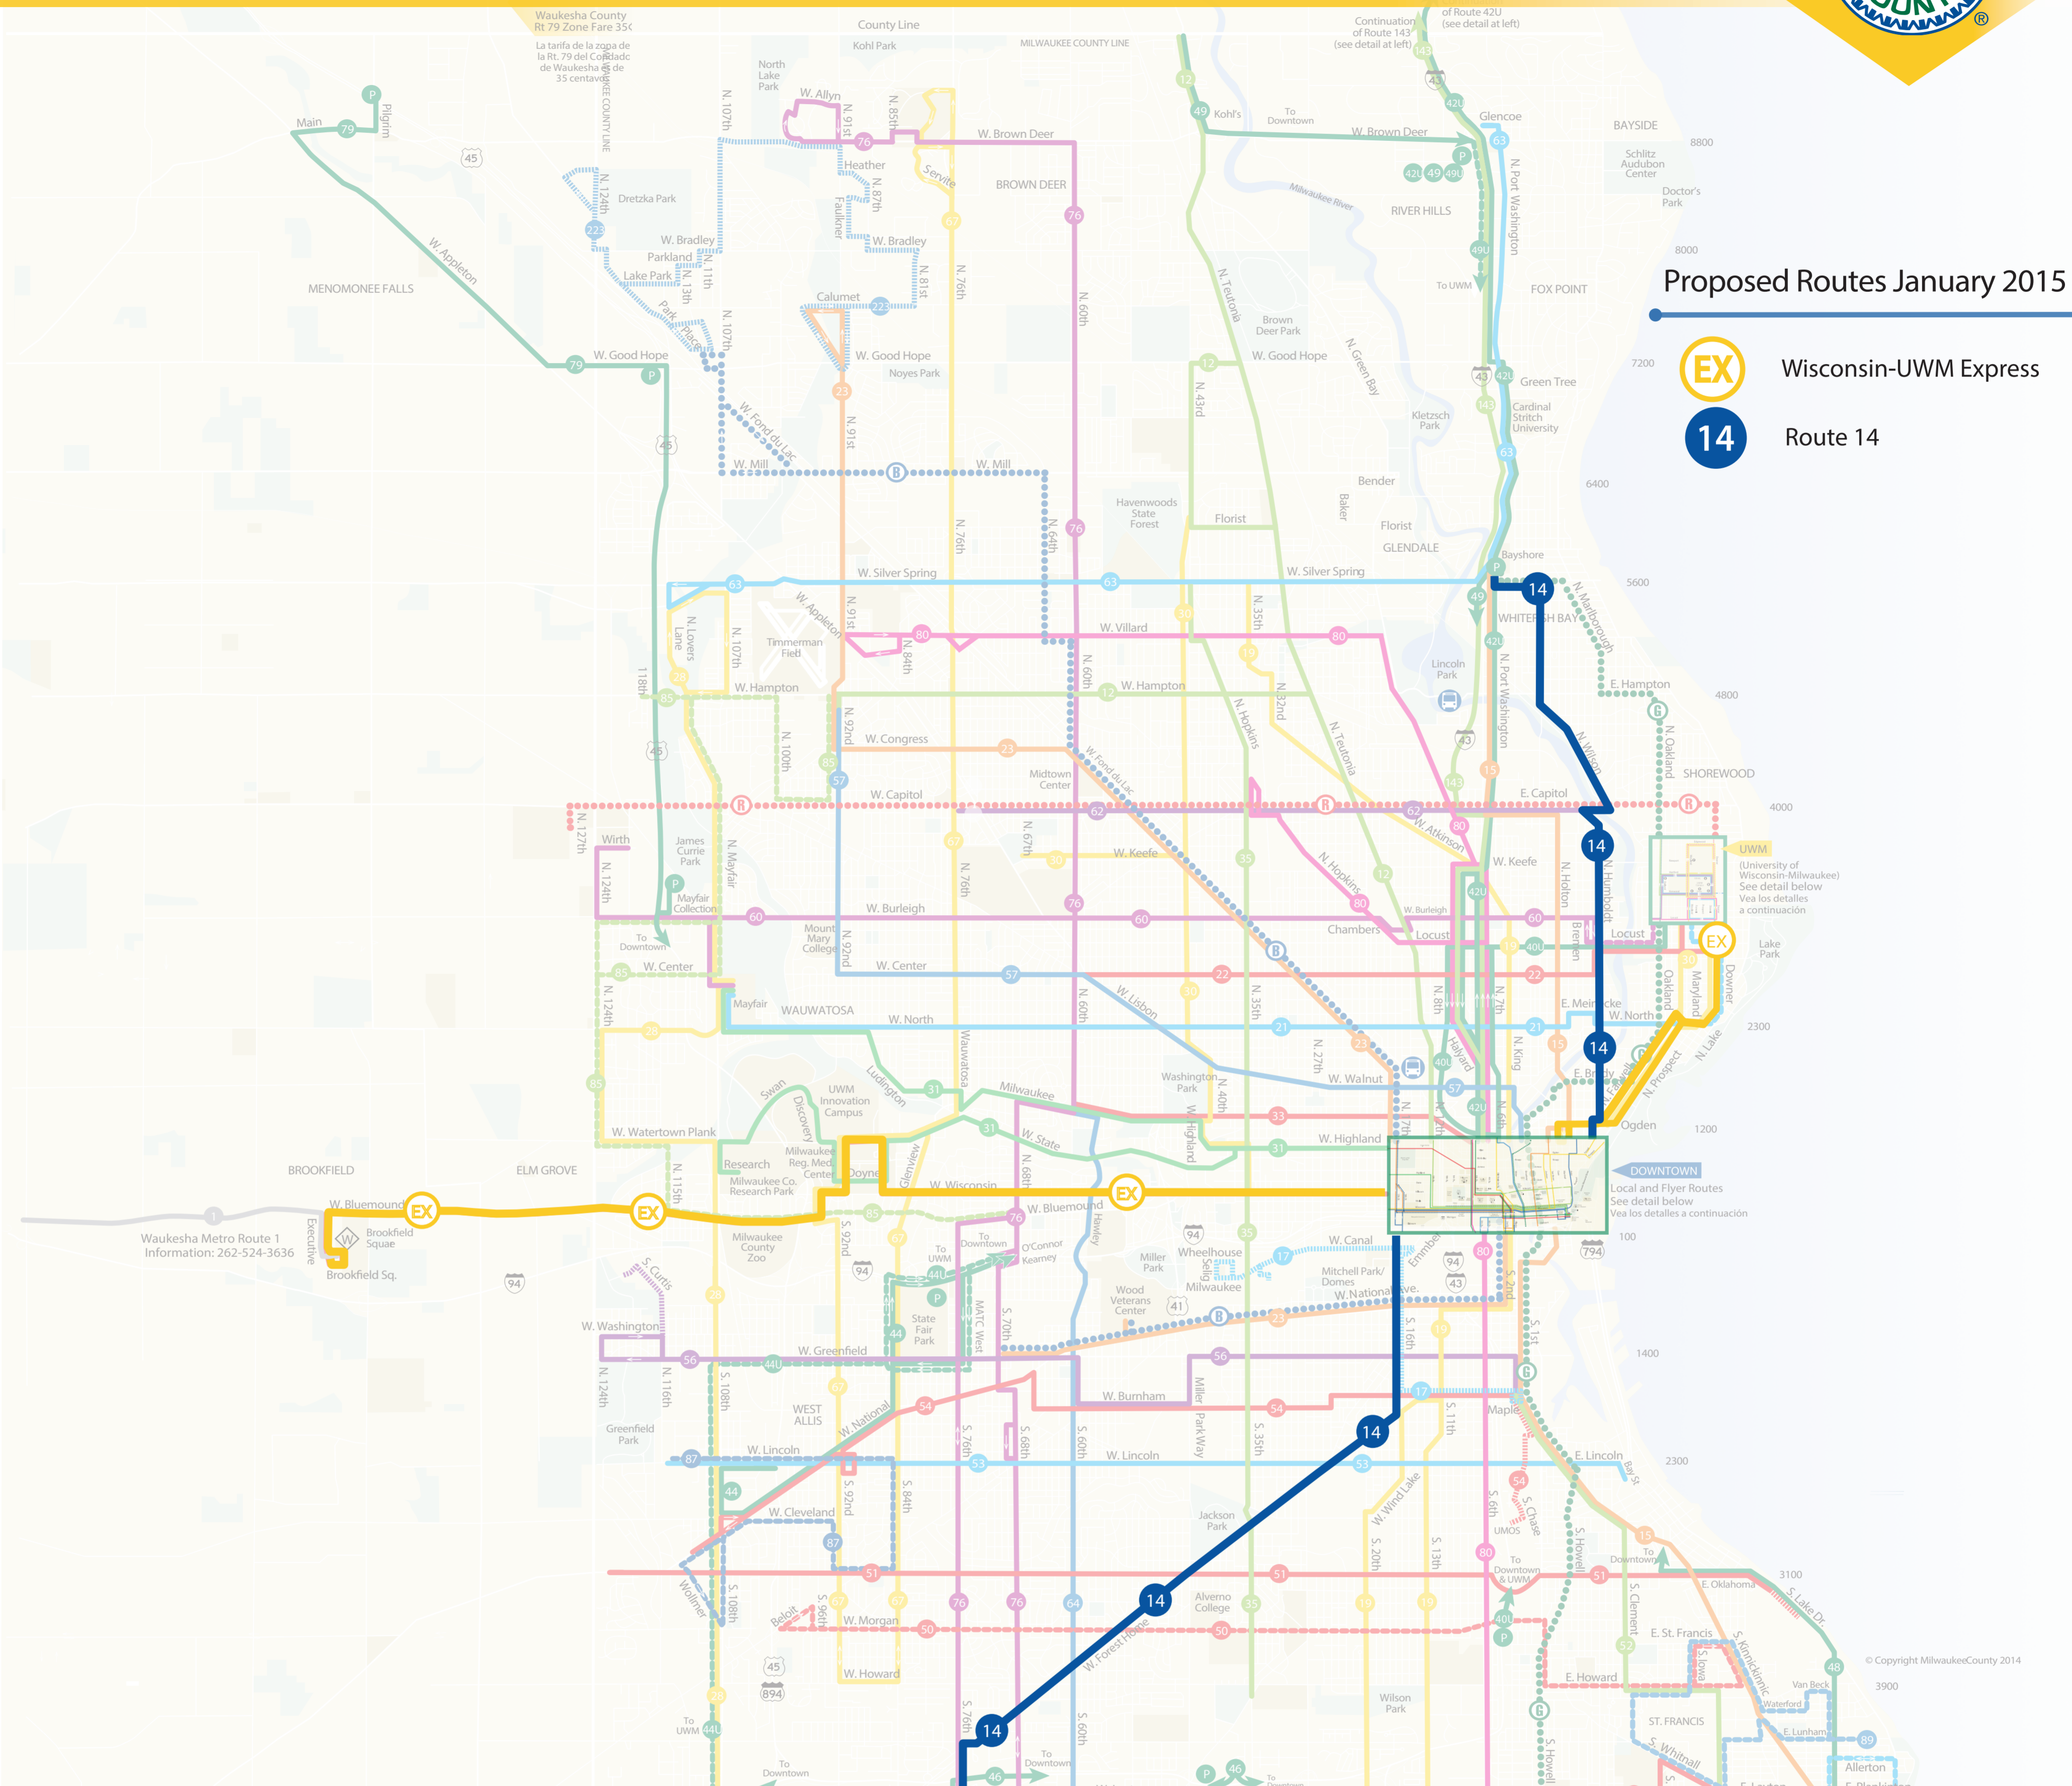

WISCONSIN-UWM EXPRESS & ROUTE 14

Proposed Routes January 2015

- EX Wisconsin-UWM Express
- 14 Route 14