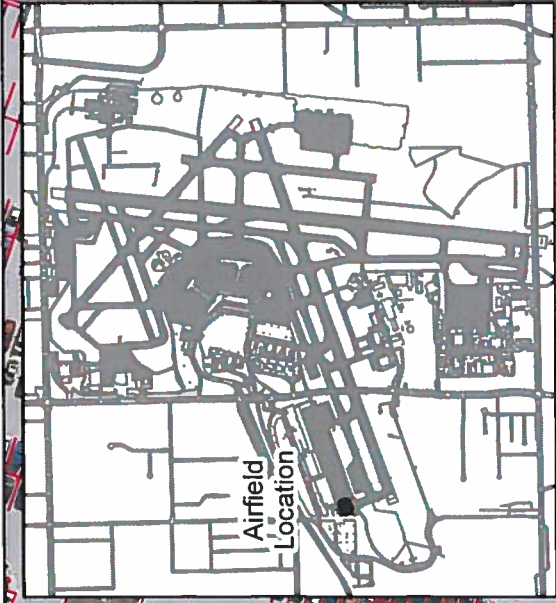

GENERAL MITCHELL INTERNATIONAL AIRPORT
DHL Express
October 2014
1 inch = 100 feet

163,629 sf

13,024 sf

Airfield
Location