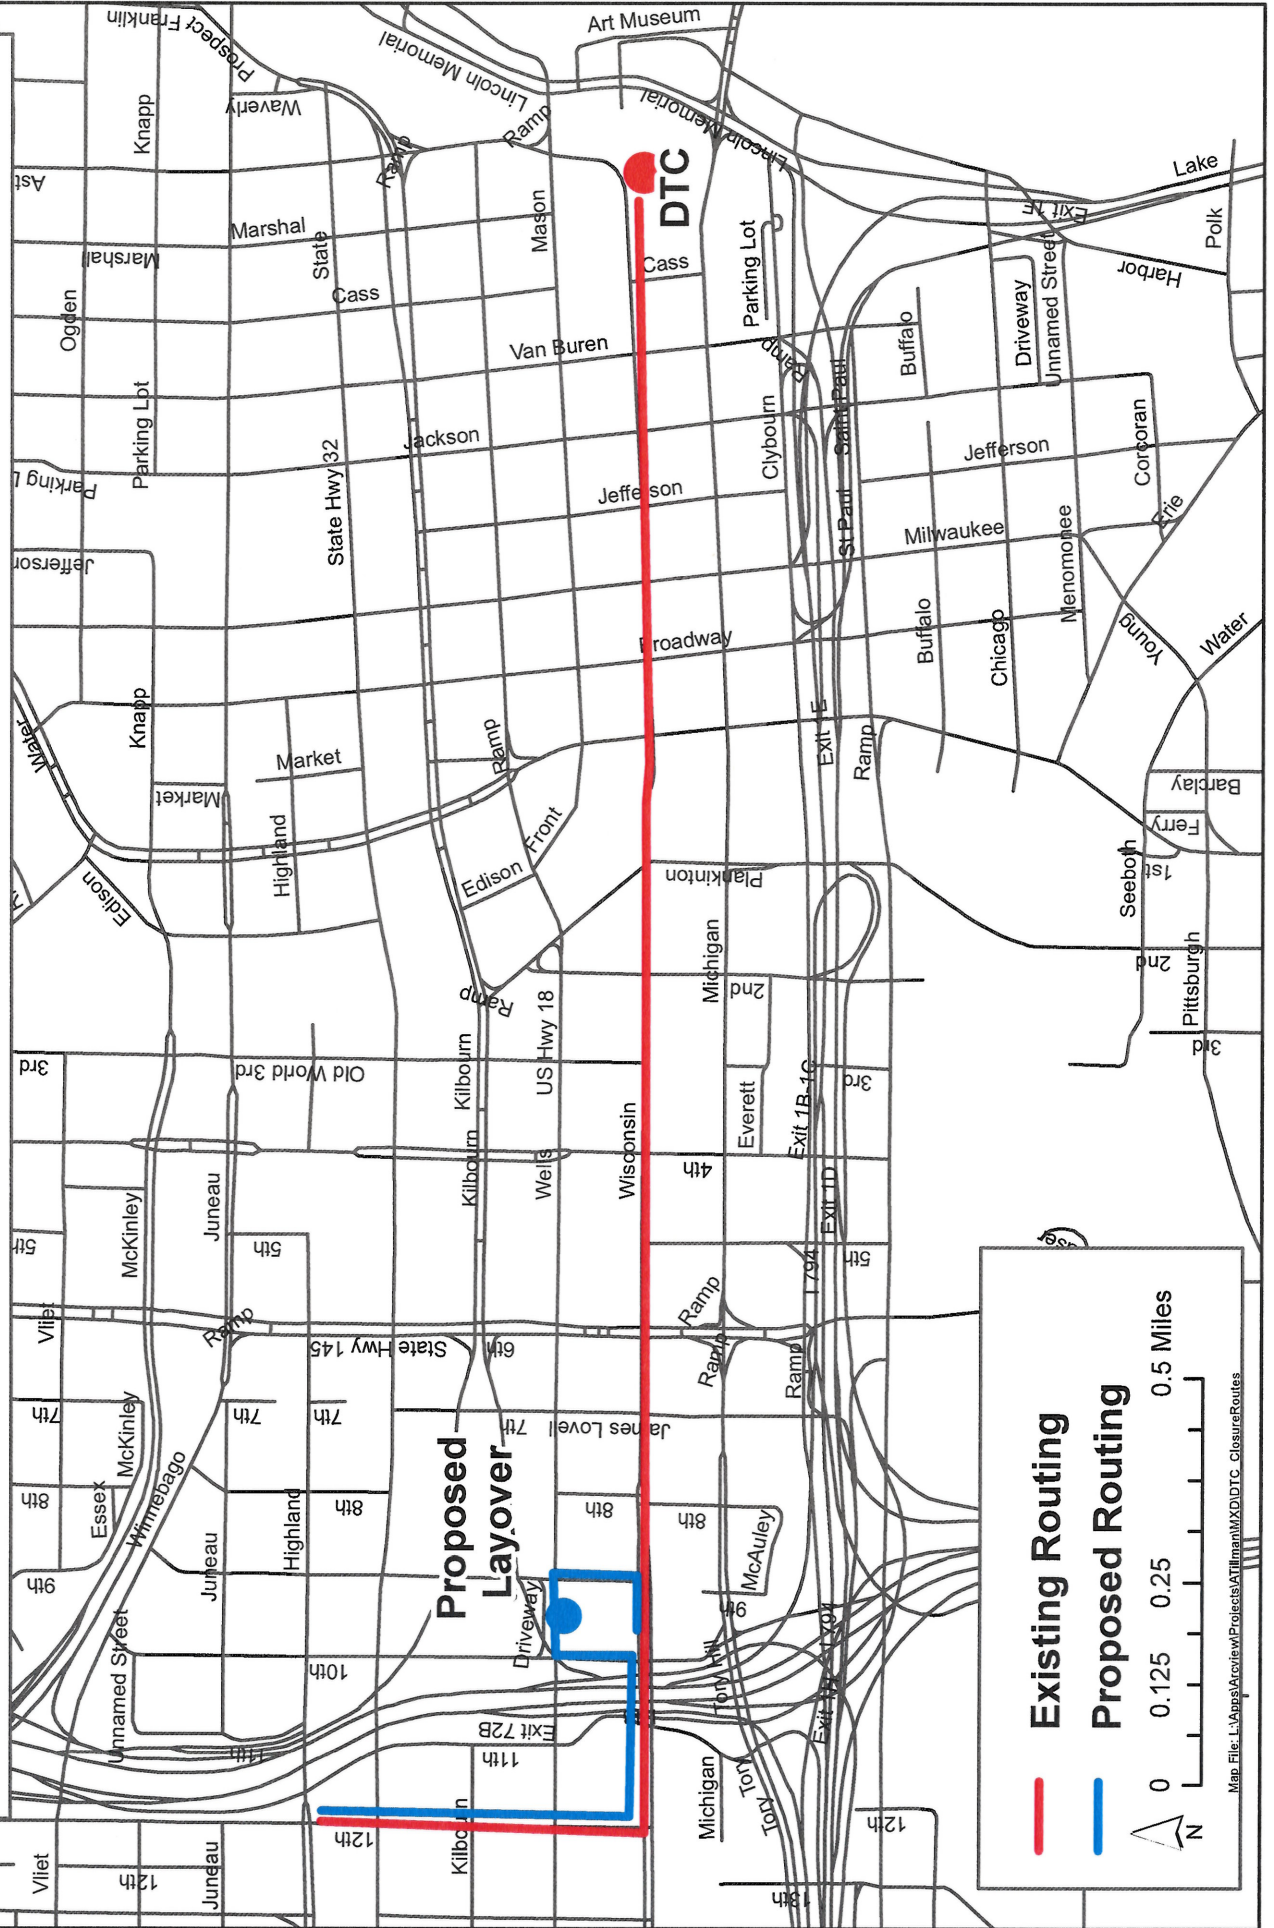

Route 31 New and Existing Routing

Route 33 New and Existing Routing

Existing Routing (Red line)

Proposed Routing (Blue line)

0 0.125 0.25 0.5 Miles

Map File: L:\Apps\Arcview\Projects\AT\Illman\MXD\DTC_ClosureRoutes

Route 42U New and Existing Routing

Map File: L:\Apps\Arcview\Projects\AT\Illiana\MXD\DTC_ClosureRoutes

Route 44 & 79 (Weekdays Only) New and Existing Routing

Map File: L:\Apps\Arcview\Projects\ATillman\MXD\DTCClosureRoutes

Route 137 (Saturdays Only) New and Existing Routing