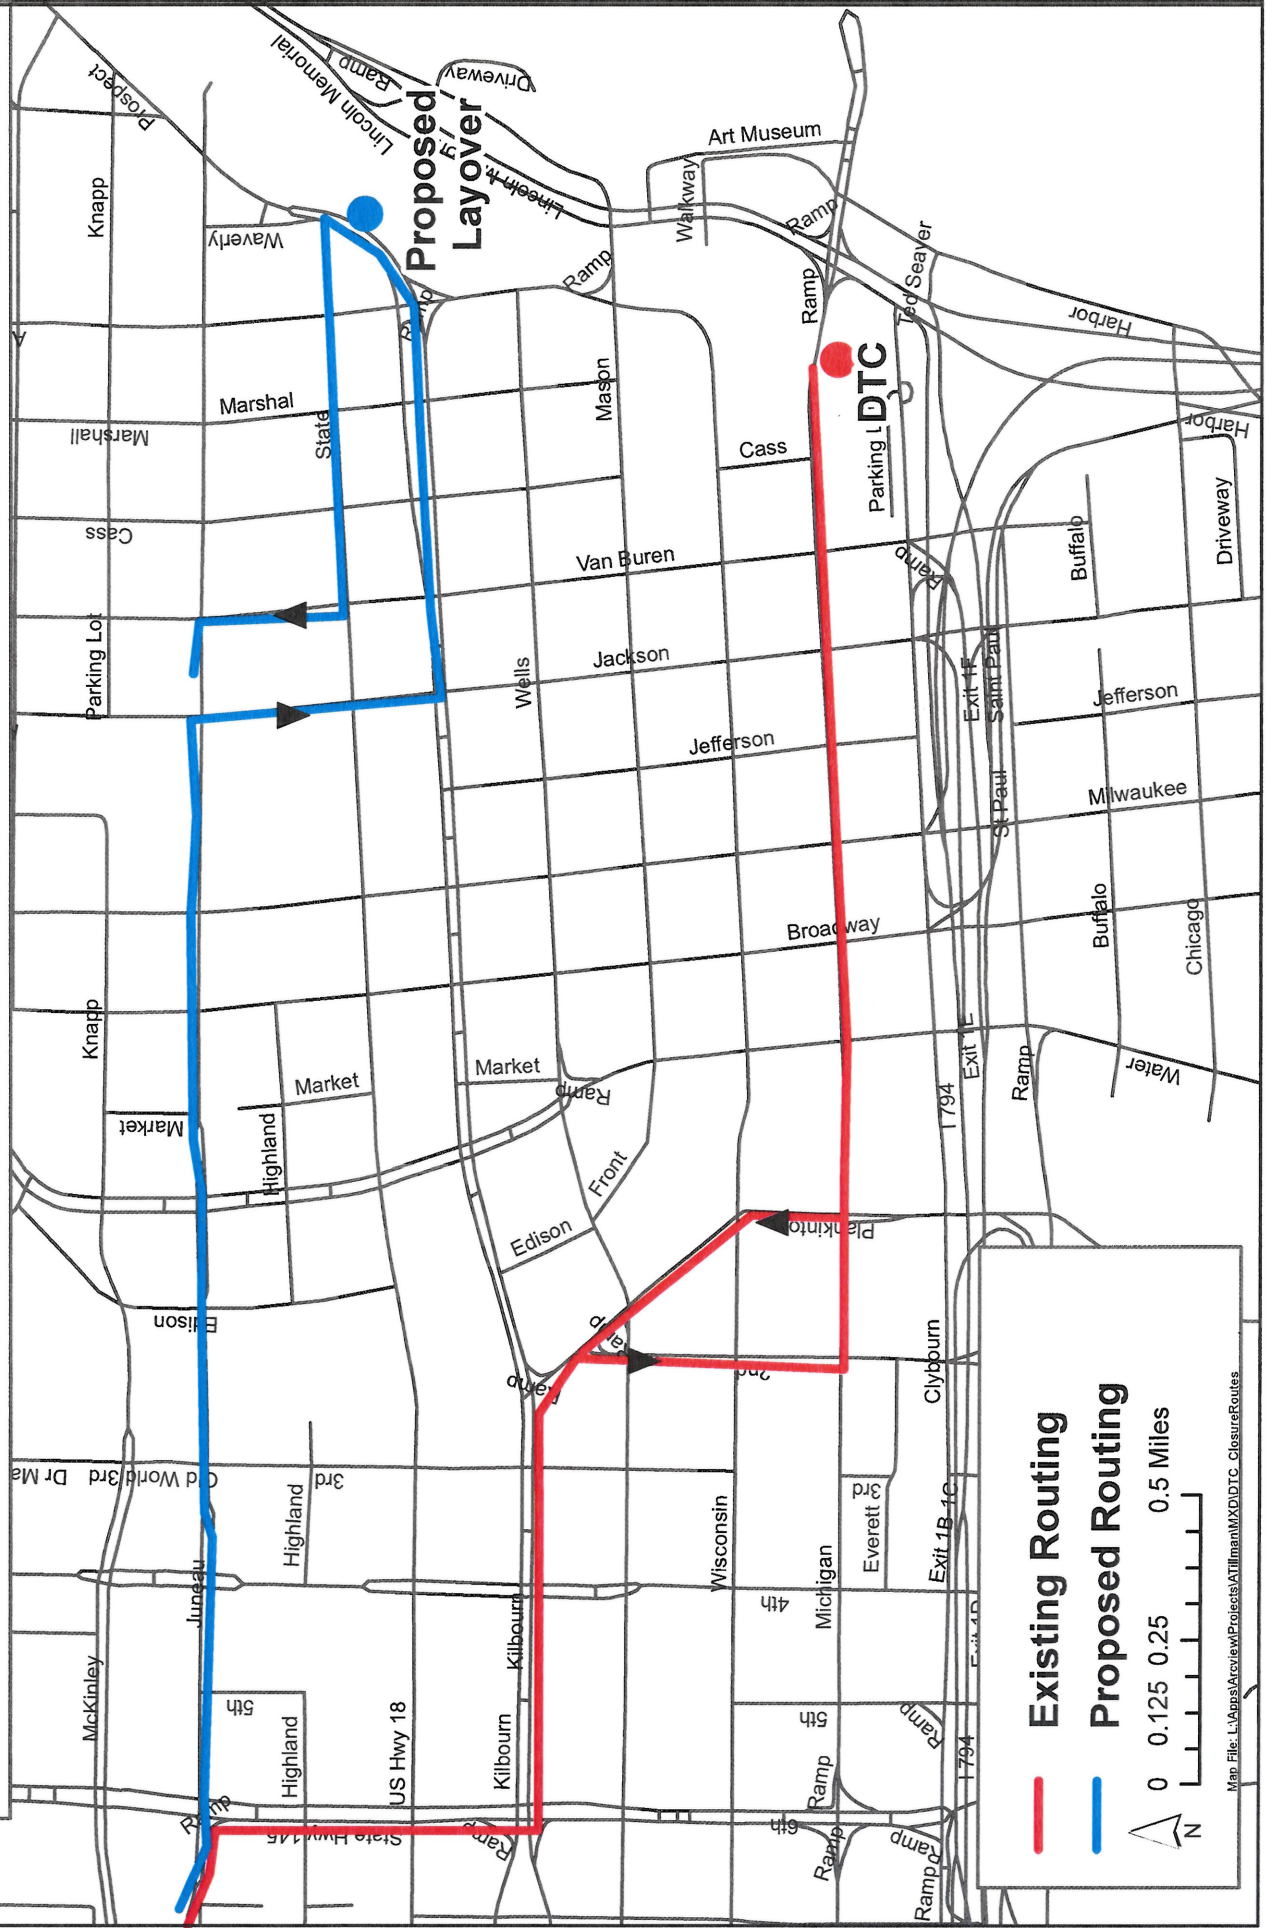

Route 31 New and Existing Routing

Route 33 New and Existing Routing

Existing Routing (Red line)

Proposed Routing (Blue line)

0 0.125 0.25 0.5 Miles

Map File: L:\Apps\Arcview\Projects\AT\Illman\MXD\DTC_ClosureRoutes

Route 42U New and Existing Routing

Map File: L:\Apps\Arcview\Projects\AT\Illiana\MXD\DTC_ClosureRoutes

Route 44 & 79 (Weekdays Only) New and Existing Routing

Map File: L:\Apps\Arcview\Projects\ATillman\MXD\DTCClosureRoutes

Route 137 (Saturdays Only) New and Existing Routing