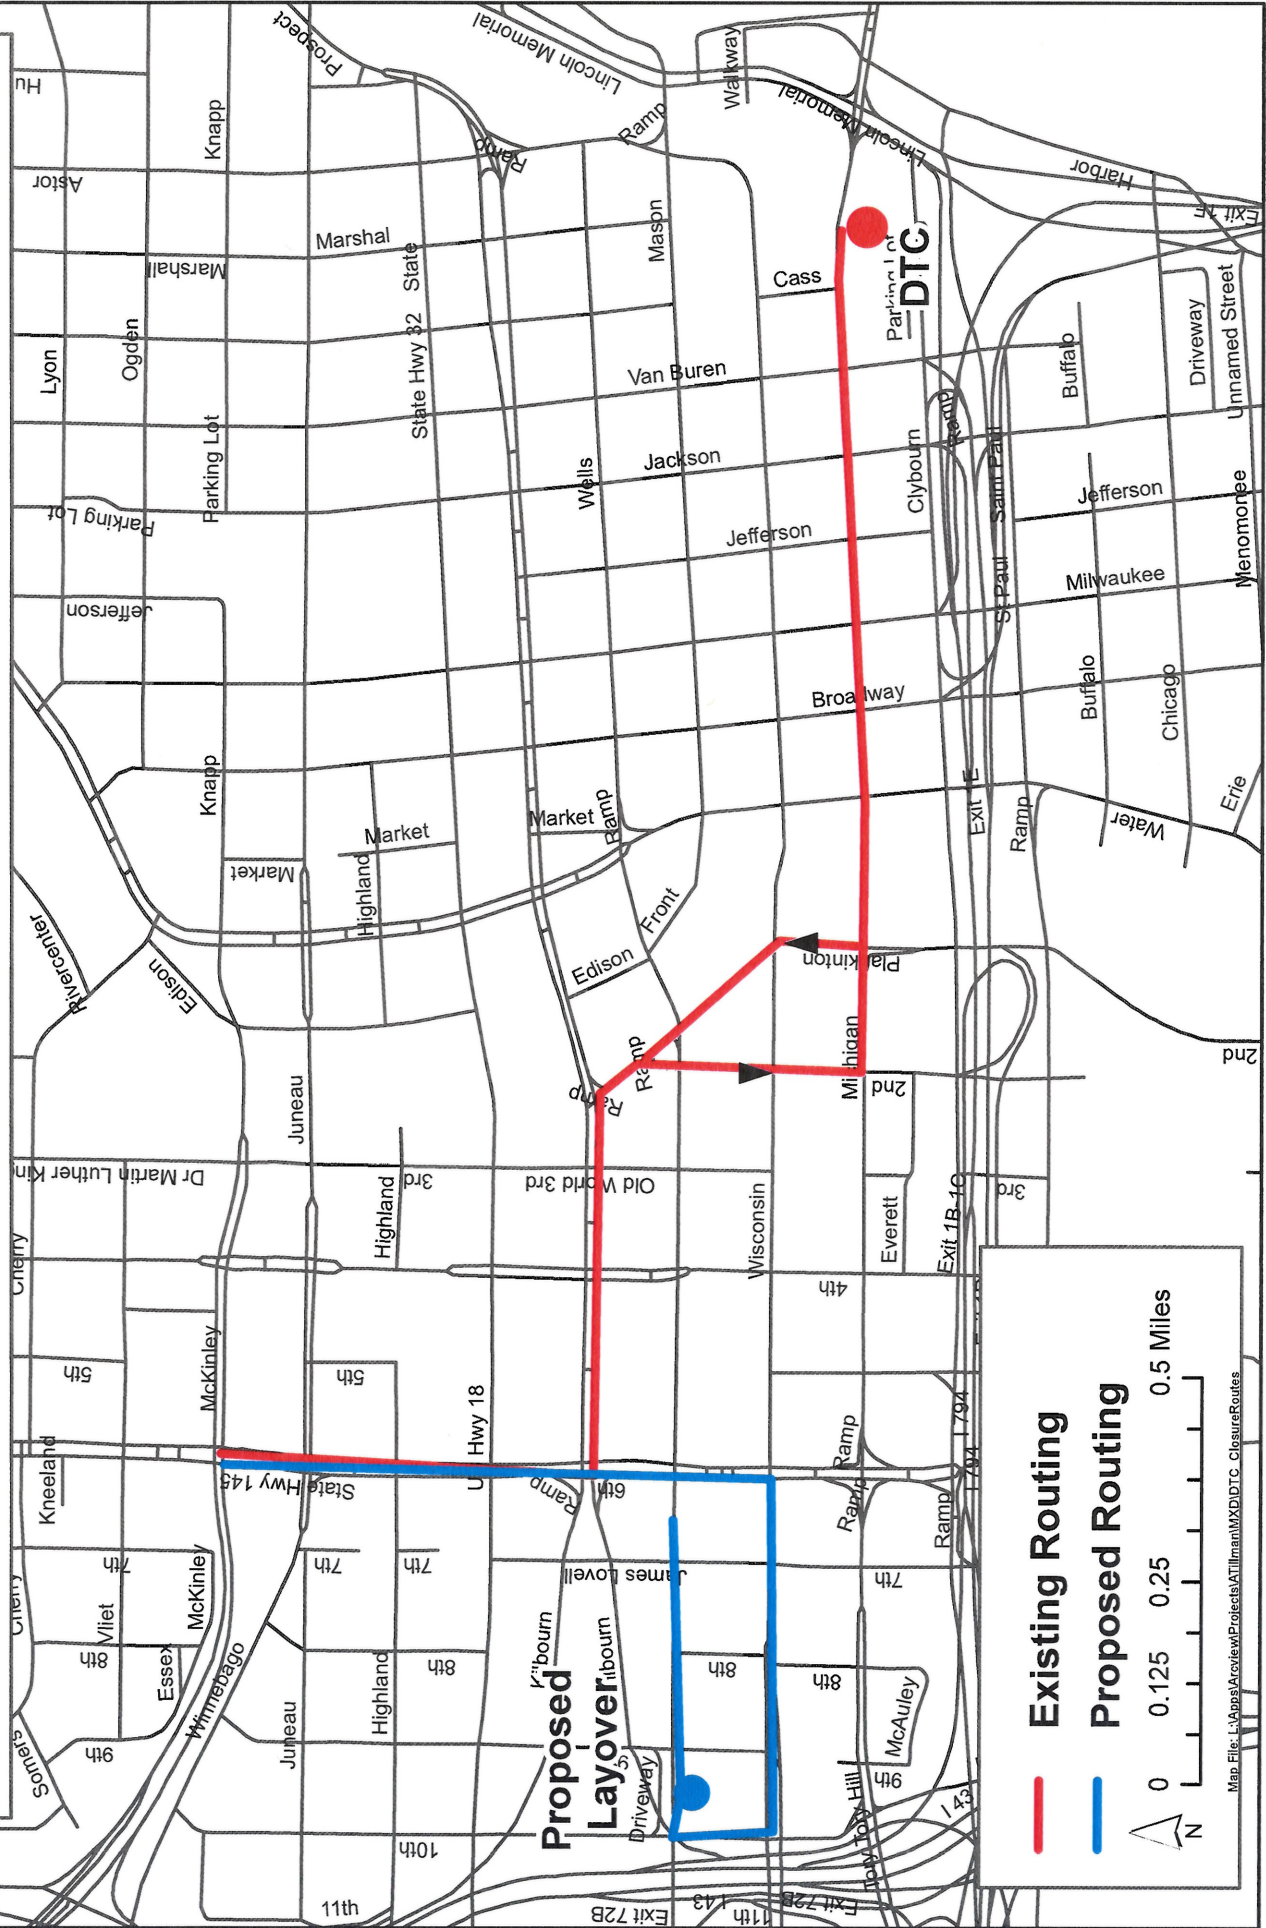

Route 31 New and Existing Routing

Route 33 New and Existing Routing

Existing Routing (Red line)

Proposed Routing (Blue line)

0 0.125 0.25 0.5 Miles

Map File: L:\Apps\Arcview\Projects\AT\Illman\MXD\DTC_ClosureRoutes

Route 42U New and Existing Routing

Map File: L:\Apps\Arcview\Projects\AT\Illiana\MXD\DTC_ClosureRoutes

Route 44 & 79 (Weekdays Only) New and Existing Routing

Map File: L:\Apps\Arcview\Projects\ATillman\MXD\DTCClosureRoutes

Route 137 (Saturdays Only) New and Existing Routing