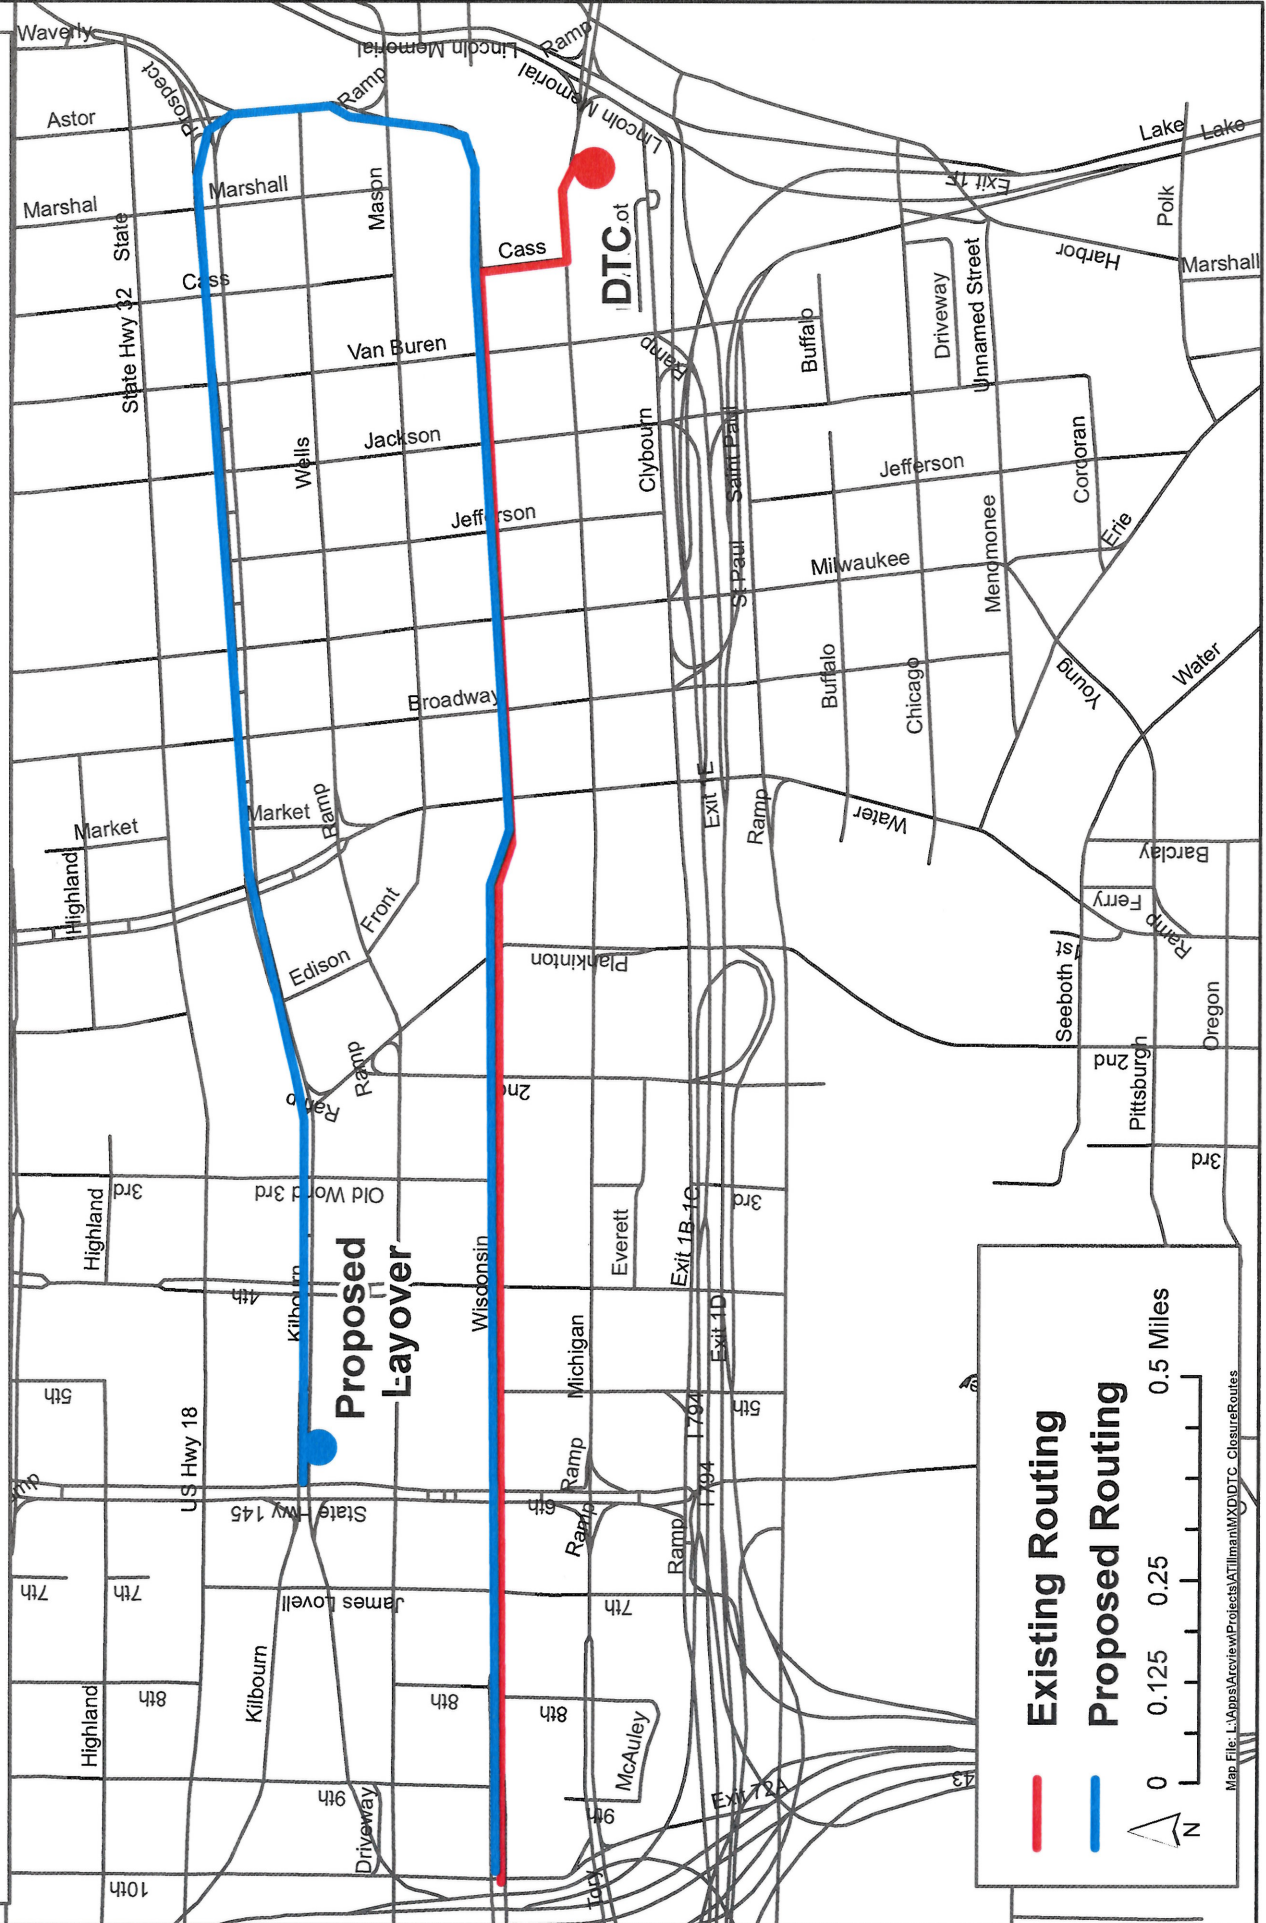

Route 31 New and Existing Routing

Route 33 New and Existing Routing

Existing Routing (Red line)

Proposed Routing (Blue line)

0 0.125 0.25 0.5 Miles

Map File: L:\Apps\Arcview\Projects\AT\Illman\MXD\DTC_ClosureRoutes

Route 42U New and Existing Routing

Map File: L:\Apps\Arcview\Projects\AT\Illiana\MXD\DTC_ClosureRoutes

Route 44 & 79 (Weekdays Only) New and Existing Routing

Map File: L:\Apps\Arcview\Projects\ATillman\MXD\DTCClosureRoutes

Route 137 (Saturdays Only) New and Existing Routing