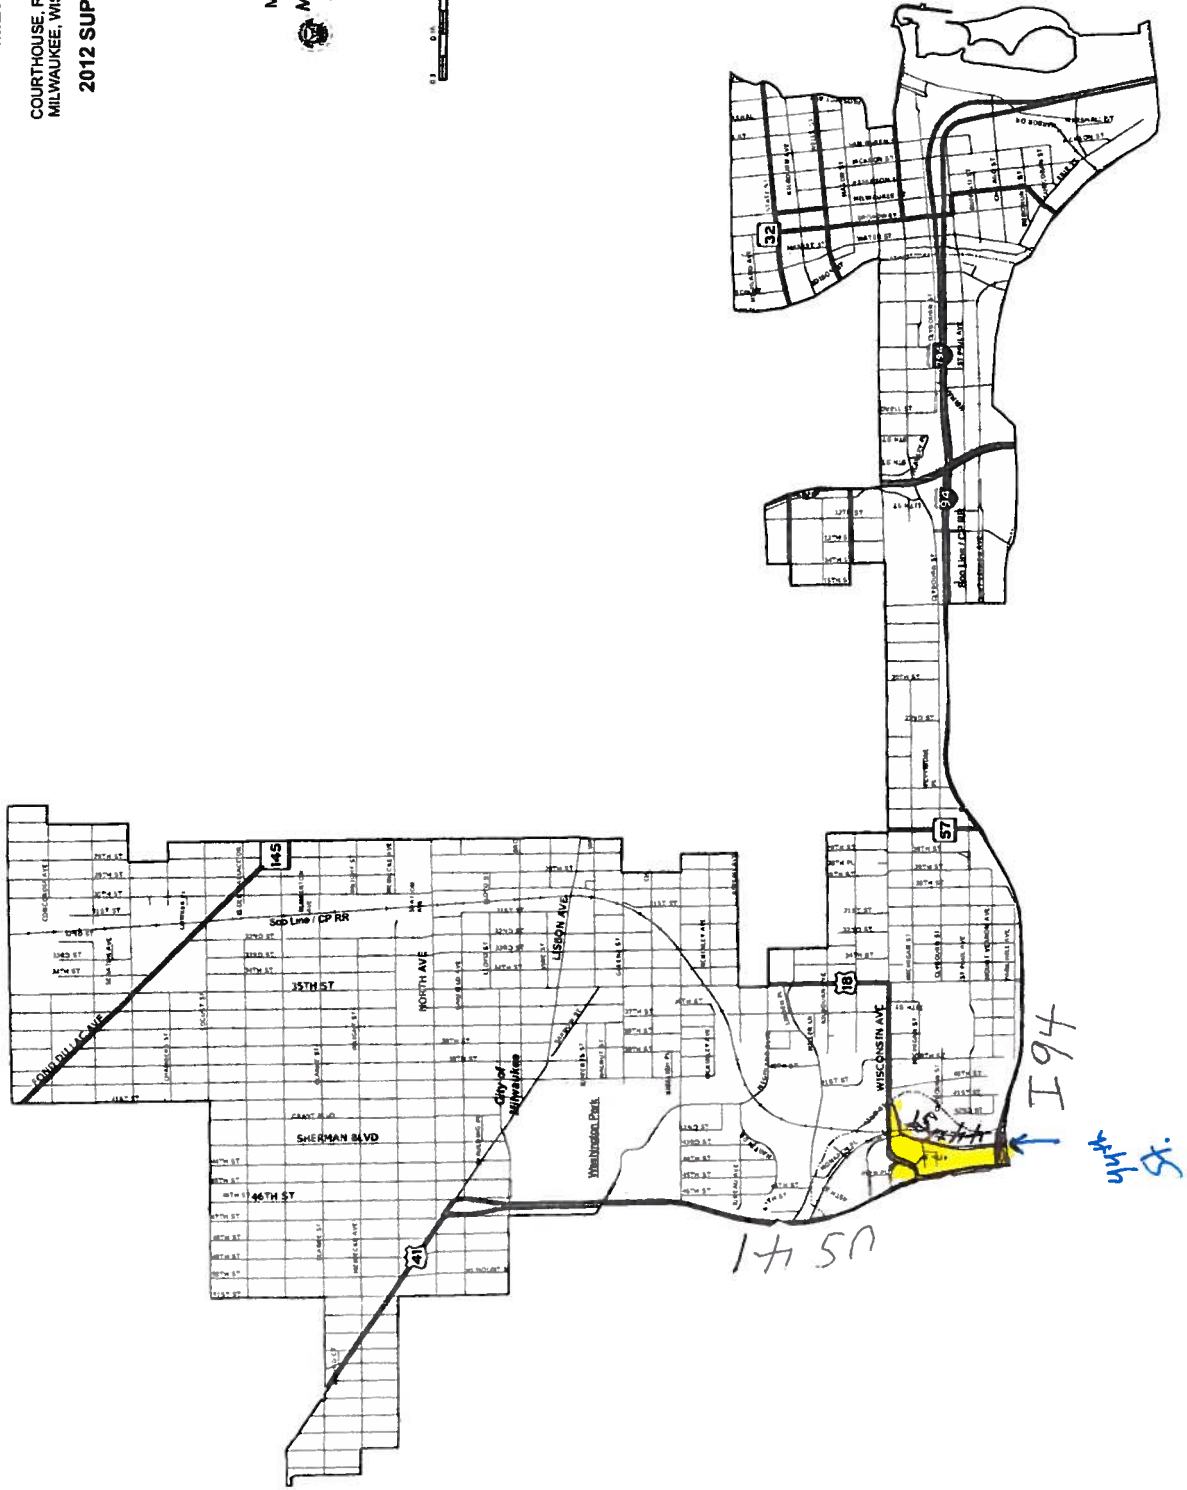

**BOARD OF ELECTION COMMISSIONERS
MILWAUKEE COUNTY**

COURTHOUSE, ROOM G-3 901 NORTH 9TH STREET
MILWAUKEE, WISCONSIN TELEPHONE 278-4060

2012 SUPERVISORY DISTRICT MAP

**BOARD OF ELECTION COMMISSIONERS
MILWAUKEE COUNTY**

COURTHOUSE, ROOM G-3 901 NORTH 9TH STREET
MILWAUKEE, WISCONSIN TELEPHONE 278-4060

2012 SUPERVISORY DISTRICT 5

Map Prepared By:
**Milwaukee County
Land Information Office**

BOARD OF ELECTION COMMISSIONERS
MILWAUKEE COUNTY

COURTHOUSE, ROOM G-3 901 NORTH 9TH STREET
MILWAUKEE, WISCONSIN TELEPHONE 278-4060

2012 SUPERVISORY DISTRICT 10

Map Prepared By:

 Milwaukee County
Land Information Office