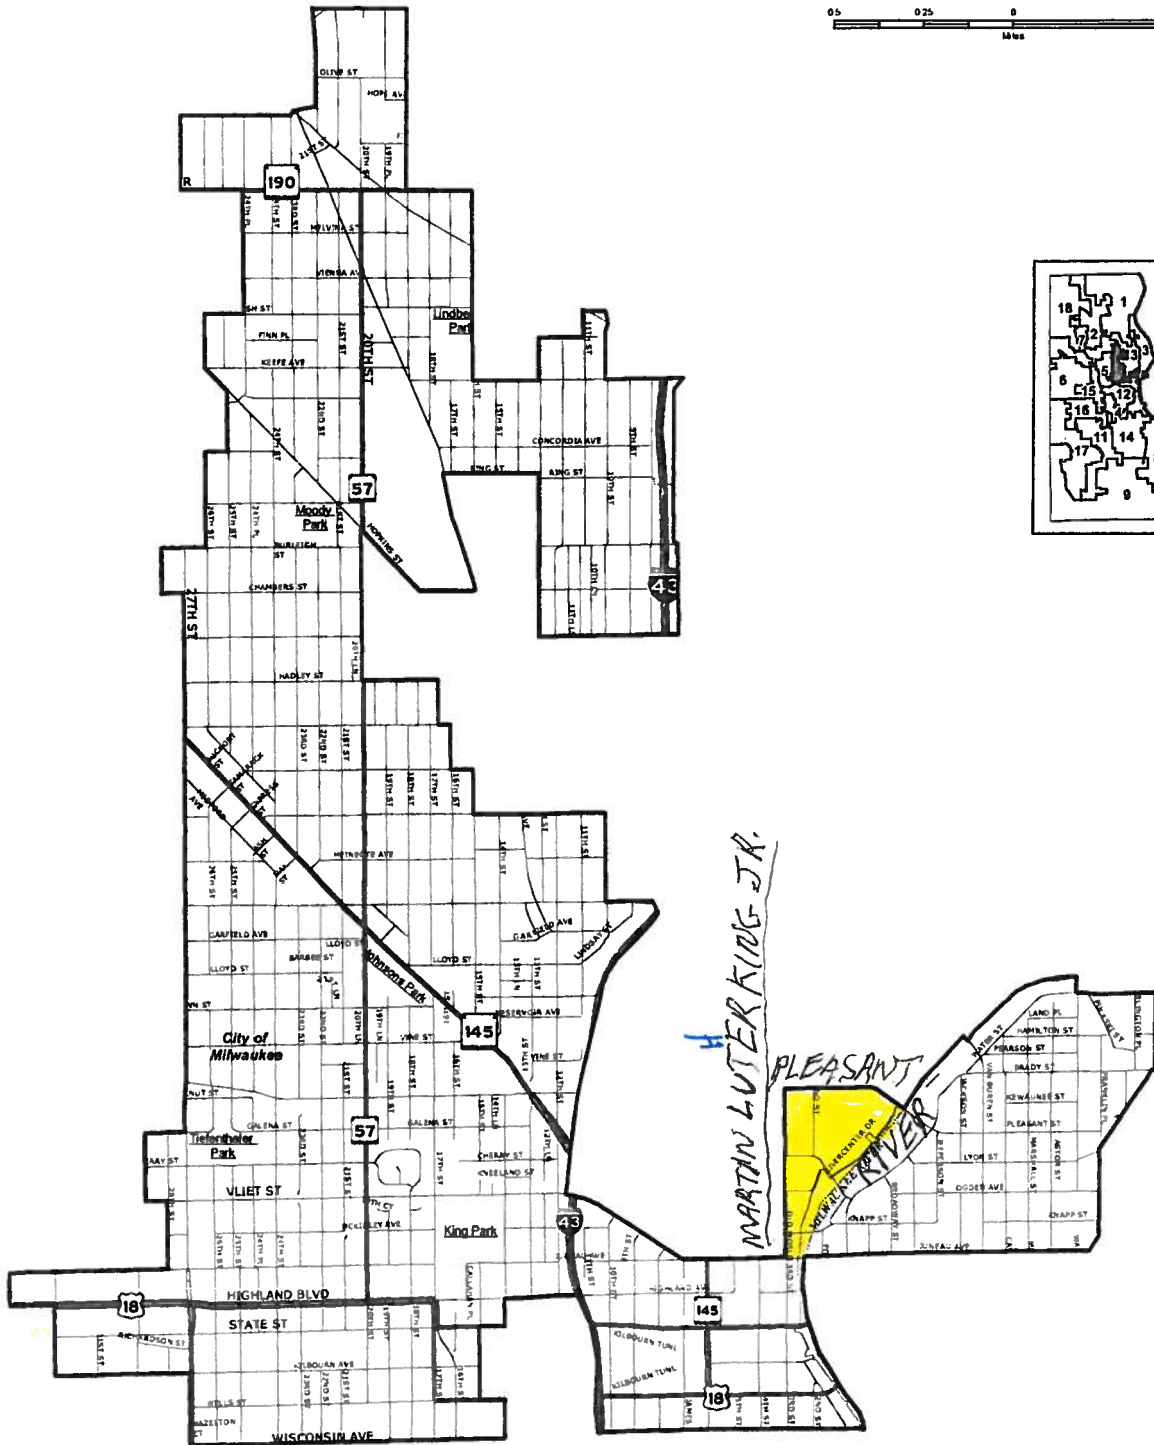

COURTHOUSE, ROOM G-3 901 NORTH 9TH STREET
MILWAUKEE, WISCONSIN TELEPHONE 278-4060

2012 SUPERVISORY DISTRICT 5

Map Prepared By:
**Milwaukee County
Land Information Office**

BOARD OF ELECTION COMMISSIONERS
MILWAUKEE COUNTY

COURTHOUSE, ROOM G-3 901 NORTH 9TH STREET
MILWAUKEE, WISCONSIN TELEPHONE 278-4060

2012 SUPERVISORY DISTRICT 10

Map Prepared By:

 Milwaukee County
Land Information Office