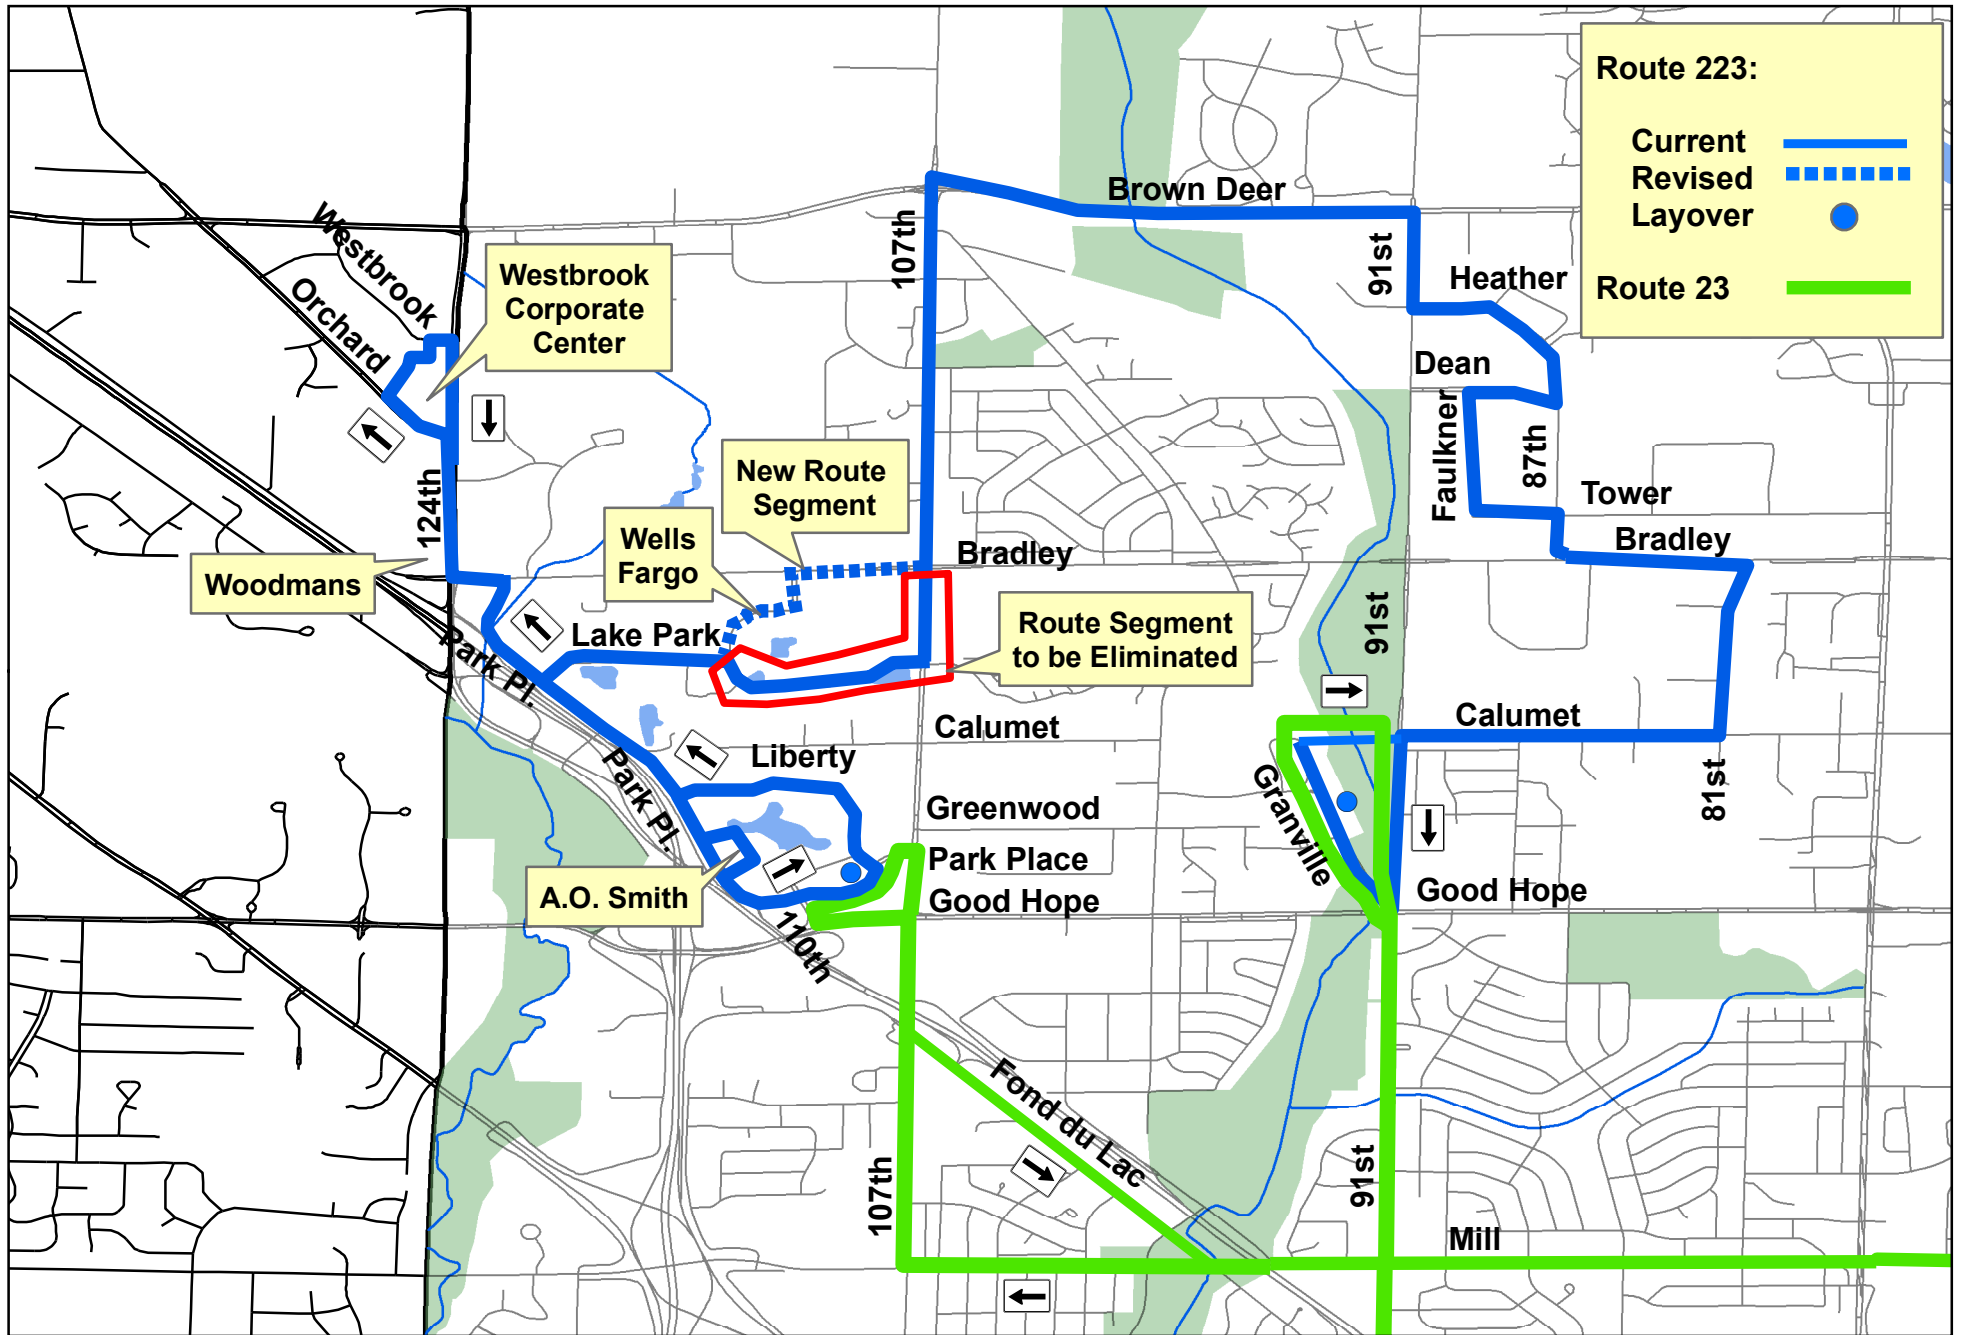

# Route 223: Park Place - Bradley Woods Shuttle Proposed Routing Change

**Route 223:**

- Current ———
- Revised - - - - -
- Layover ●
- Route 23 ———