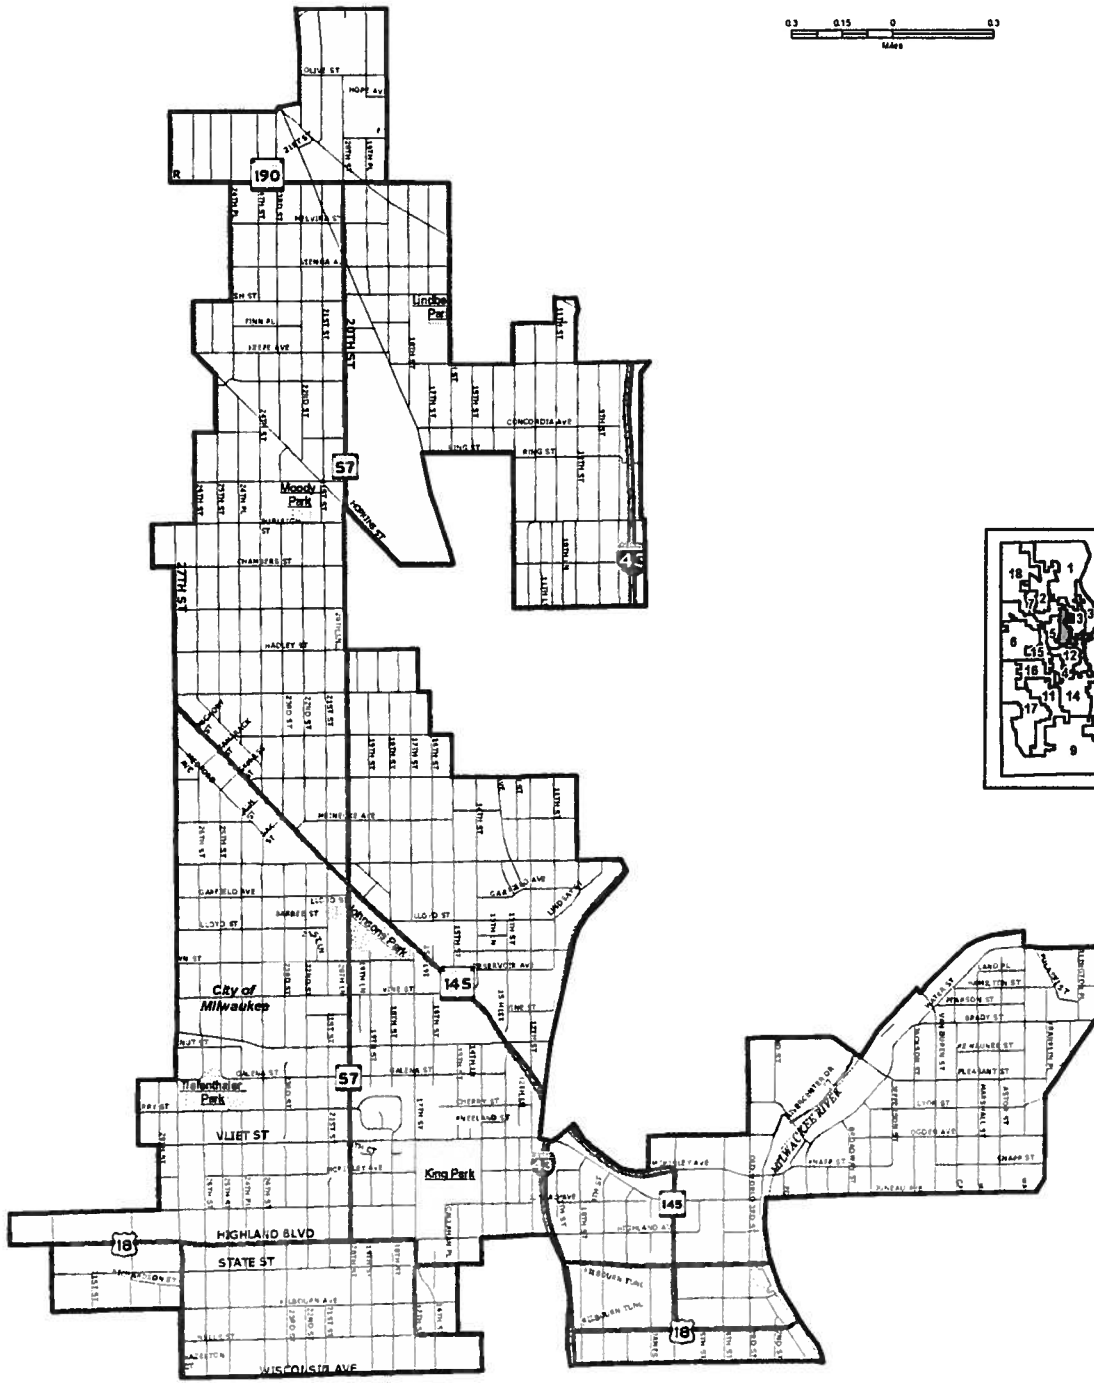

BOARD OF ELECTION COMMISSIONERS
MILWAUKEE COUNTY

COURTHOUSE, ROOM G-3 901 NORTH 9TH STREET
MILWAUKEE, WISCONSIN TELEPHONE 278-4060

2012 SUPERVISORY DISTRICT 10