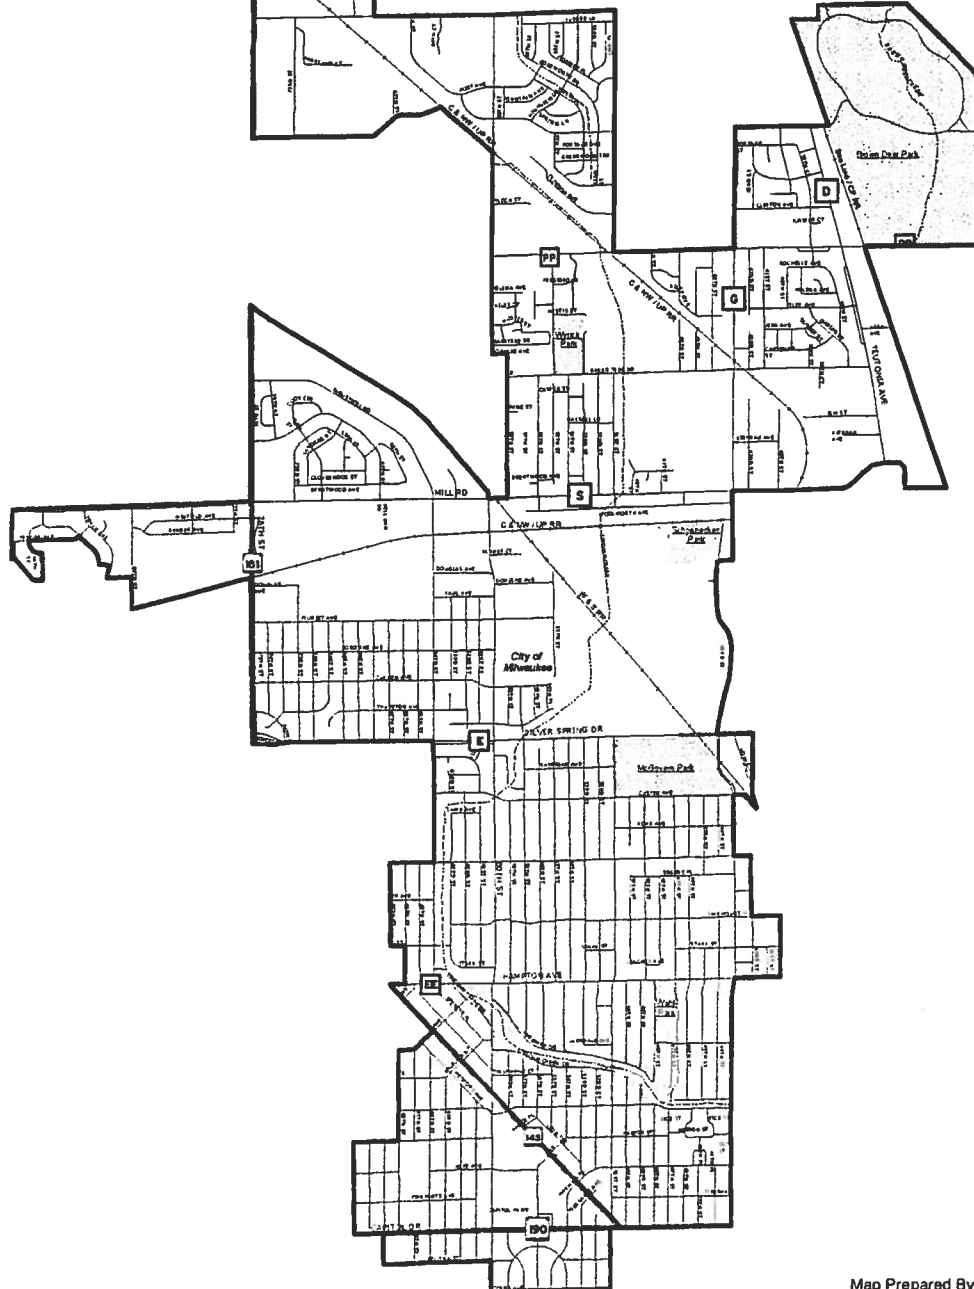

COURTHOUSE, ROOM G-3 901 NORTH 9TH STREET
MILWAUKEE, WISCONSIN TELEPHONE 278-4080

2012 SUPERVISORY DISTRICT 2

Map Prepared By
 Milwaukee County
Land Information Office

BOARD OF ELECTION COMMISSIONERS
MILWAUKEE COUNTY