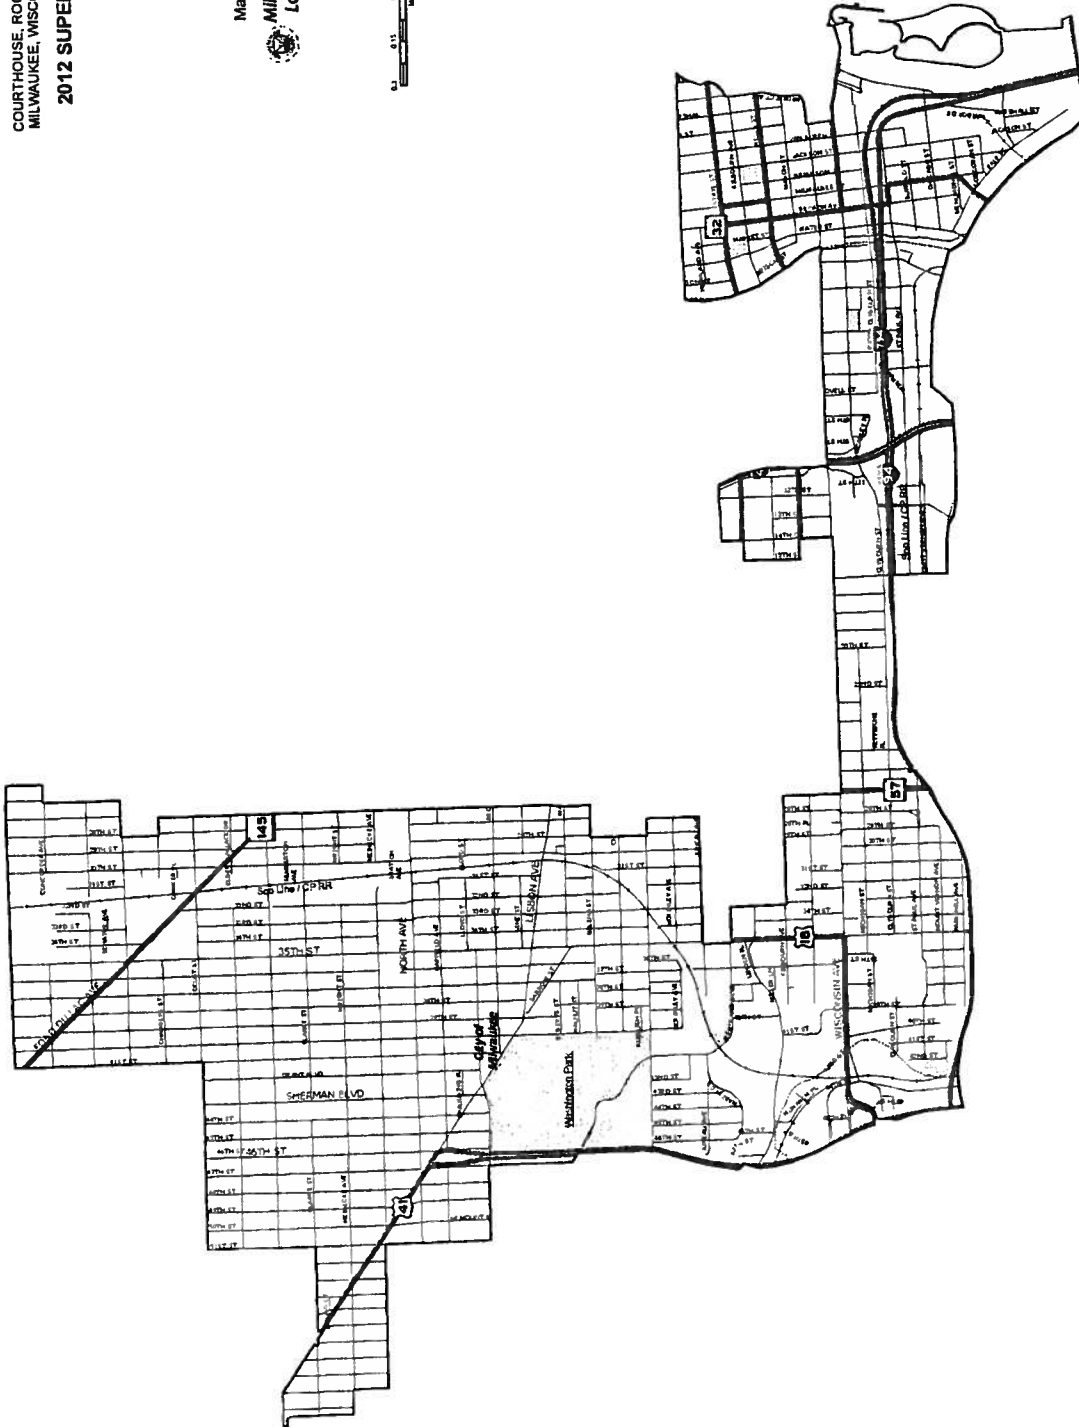

**BOARD OF ELECTION COMMISSIONERS
MILWAUKEE COUNTY**

COURTHOUSE, ROOM G-3 901 NORTH 9TH STREET
MILWAUKEE, WISCONSIN TELEPHONE 278-4060

2012 SUPERVISORY DISTRICT 5

Map Prepared By: