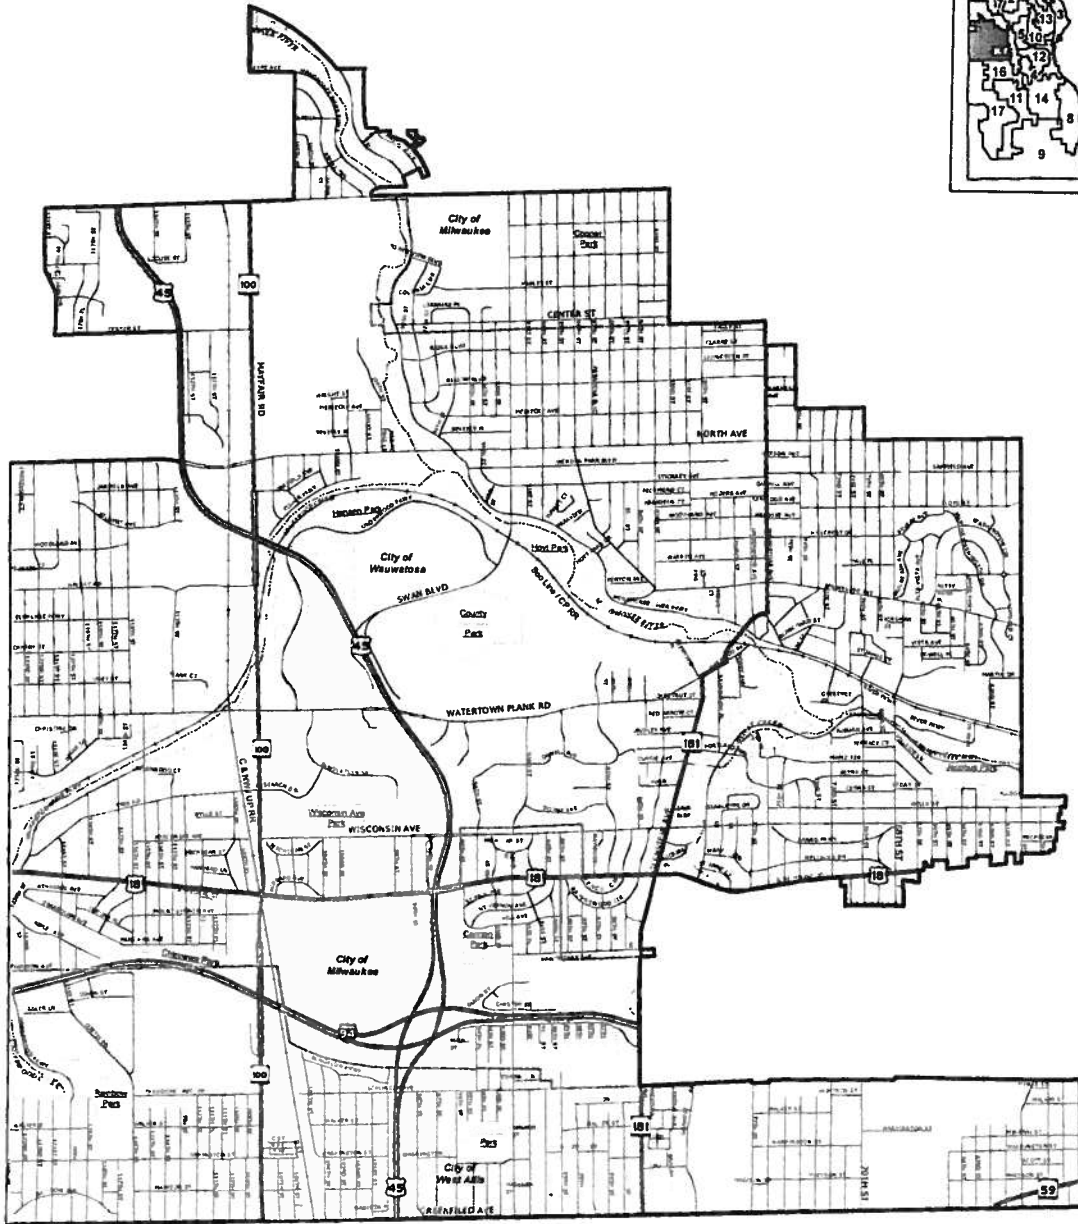

2012 SUPERVISORY DISTRICT 5

Map Prepared By:

**BOARD OF ELECTION COMMISSIONERS
MILWAUKEE COUNTY**

COURTHOUSE, ROOM G-3 901 NORTH 9TH STREET
MILWAUKEE, WISCONSIN TELEPHONE 278-4060

2012 SUPERVISORY DISTRICT 6