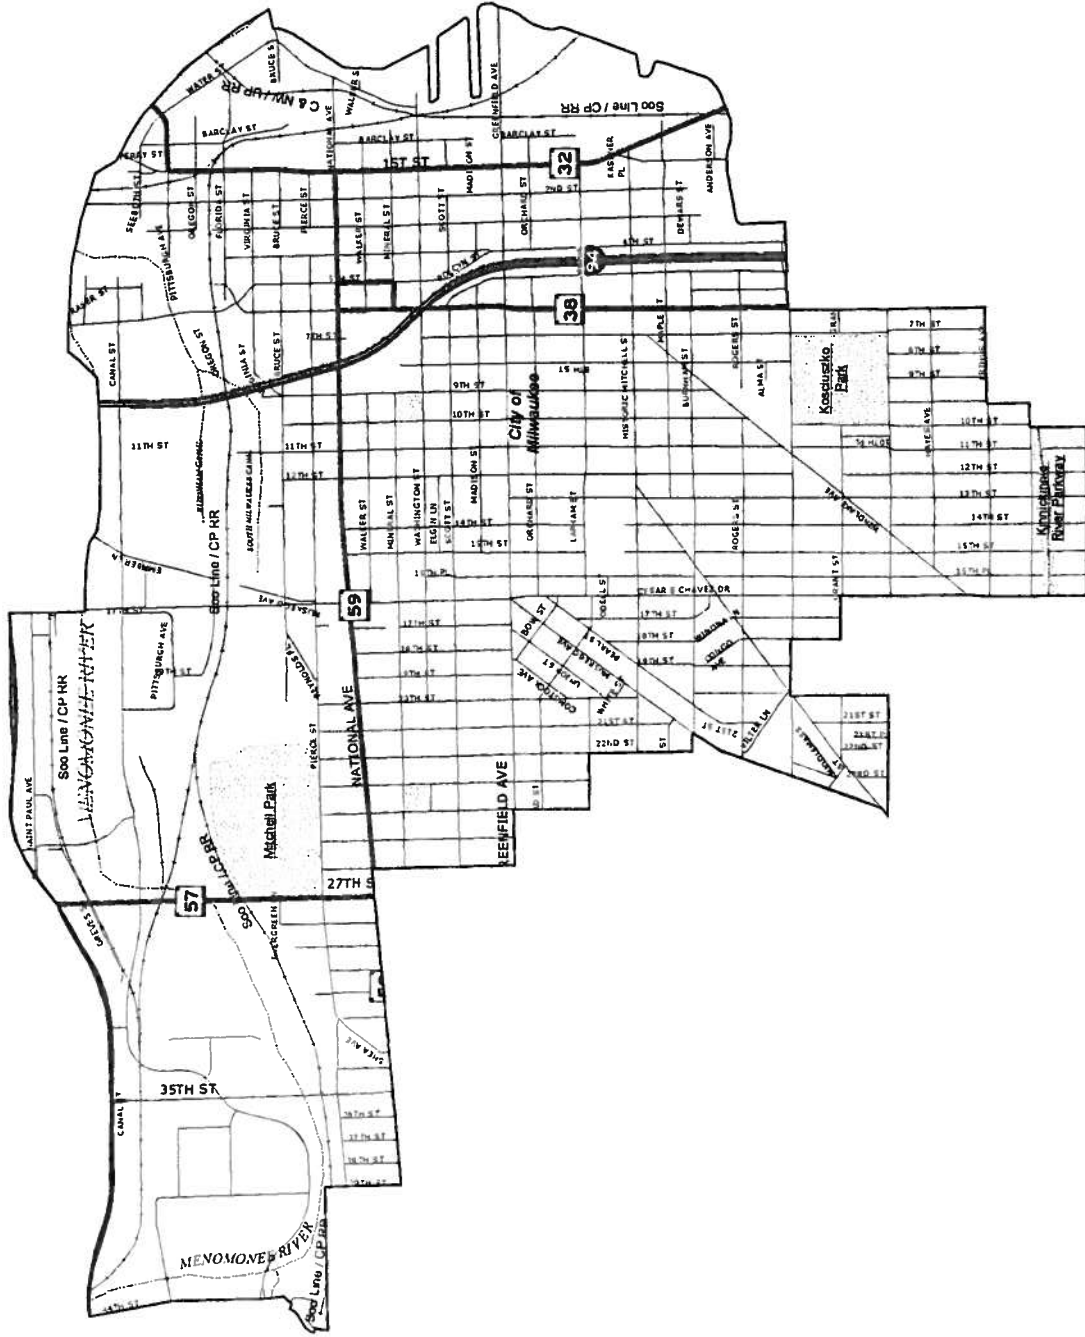

**BOARD OF ELECTION COMMISSIONERS
MILWAUKEE COUNTY**

COURTHOUSE, ROOM G-3 901 NORTH 9TH STREET
MILWAUKEE, WISCONSIN TELEPHONE 278-4060

2012 SUPERVISORY DISTRICT 12

Map Prepared By:
**Milwaukee County
Land Information Office**