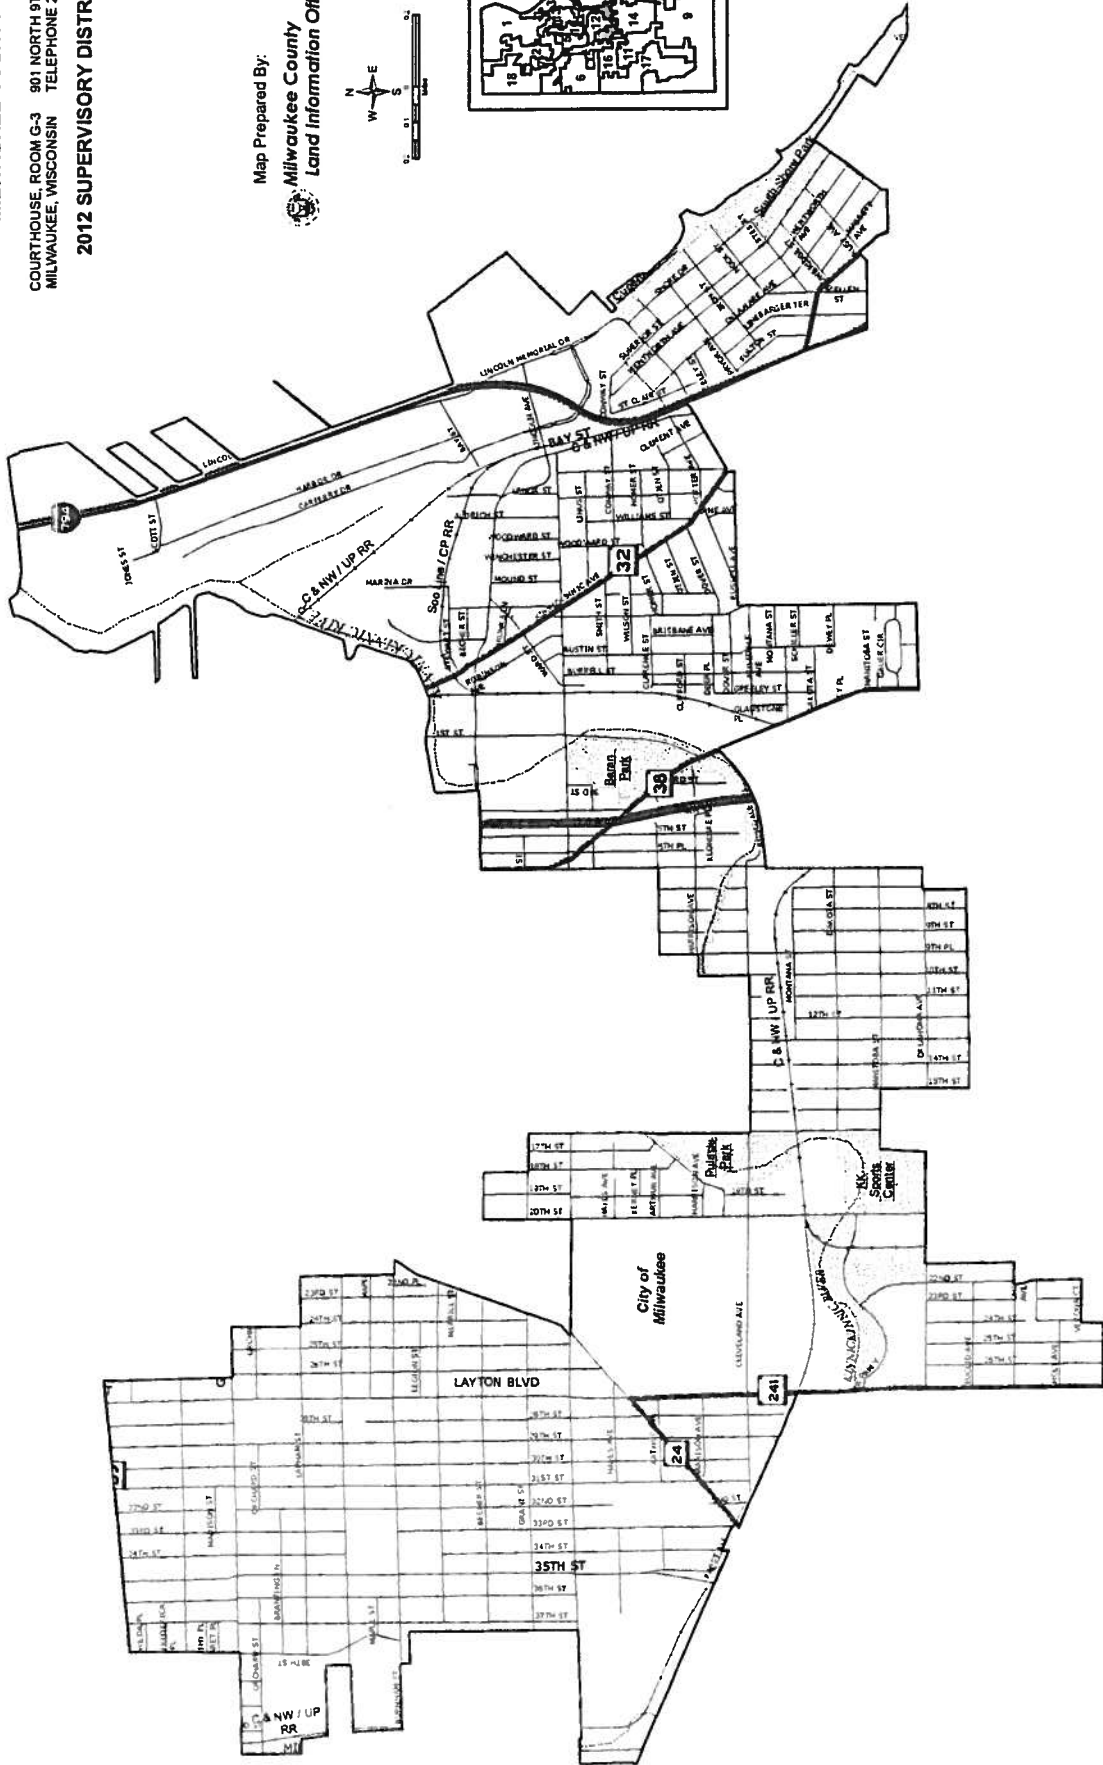

**BOARD OF ELECTION COMMISSIONERS
MILWAUKEE COUNTY**

COURTHOUSE, ROOM G-3
MILWAUKEE, WISCONSIN TELEPHONE 278-4080

2012 SUPERVISORY DISTRICT 4

Map Prepared By: