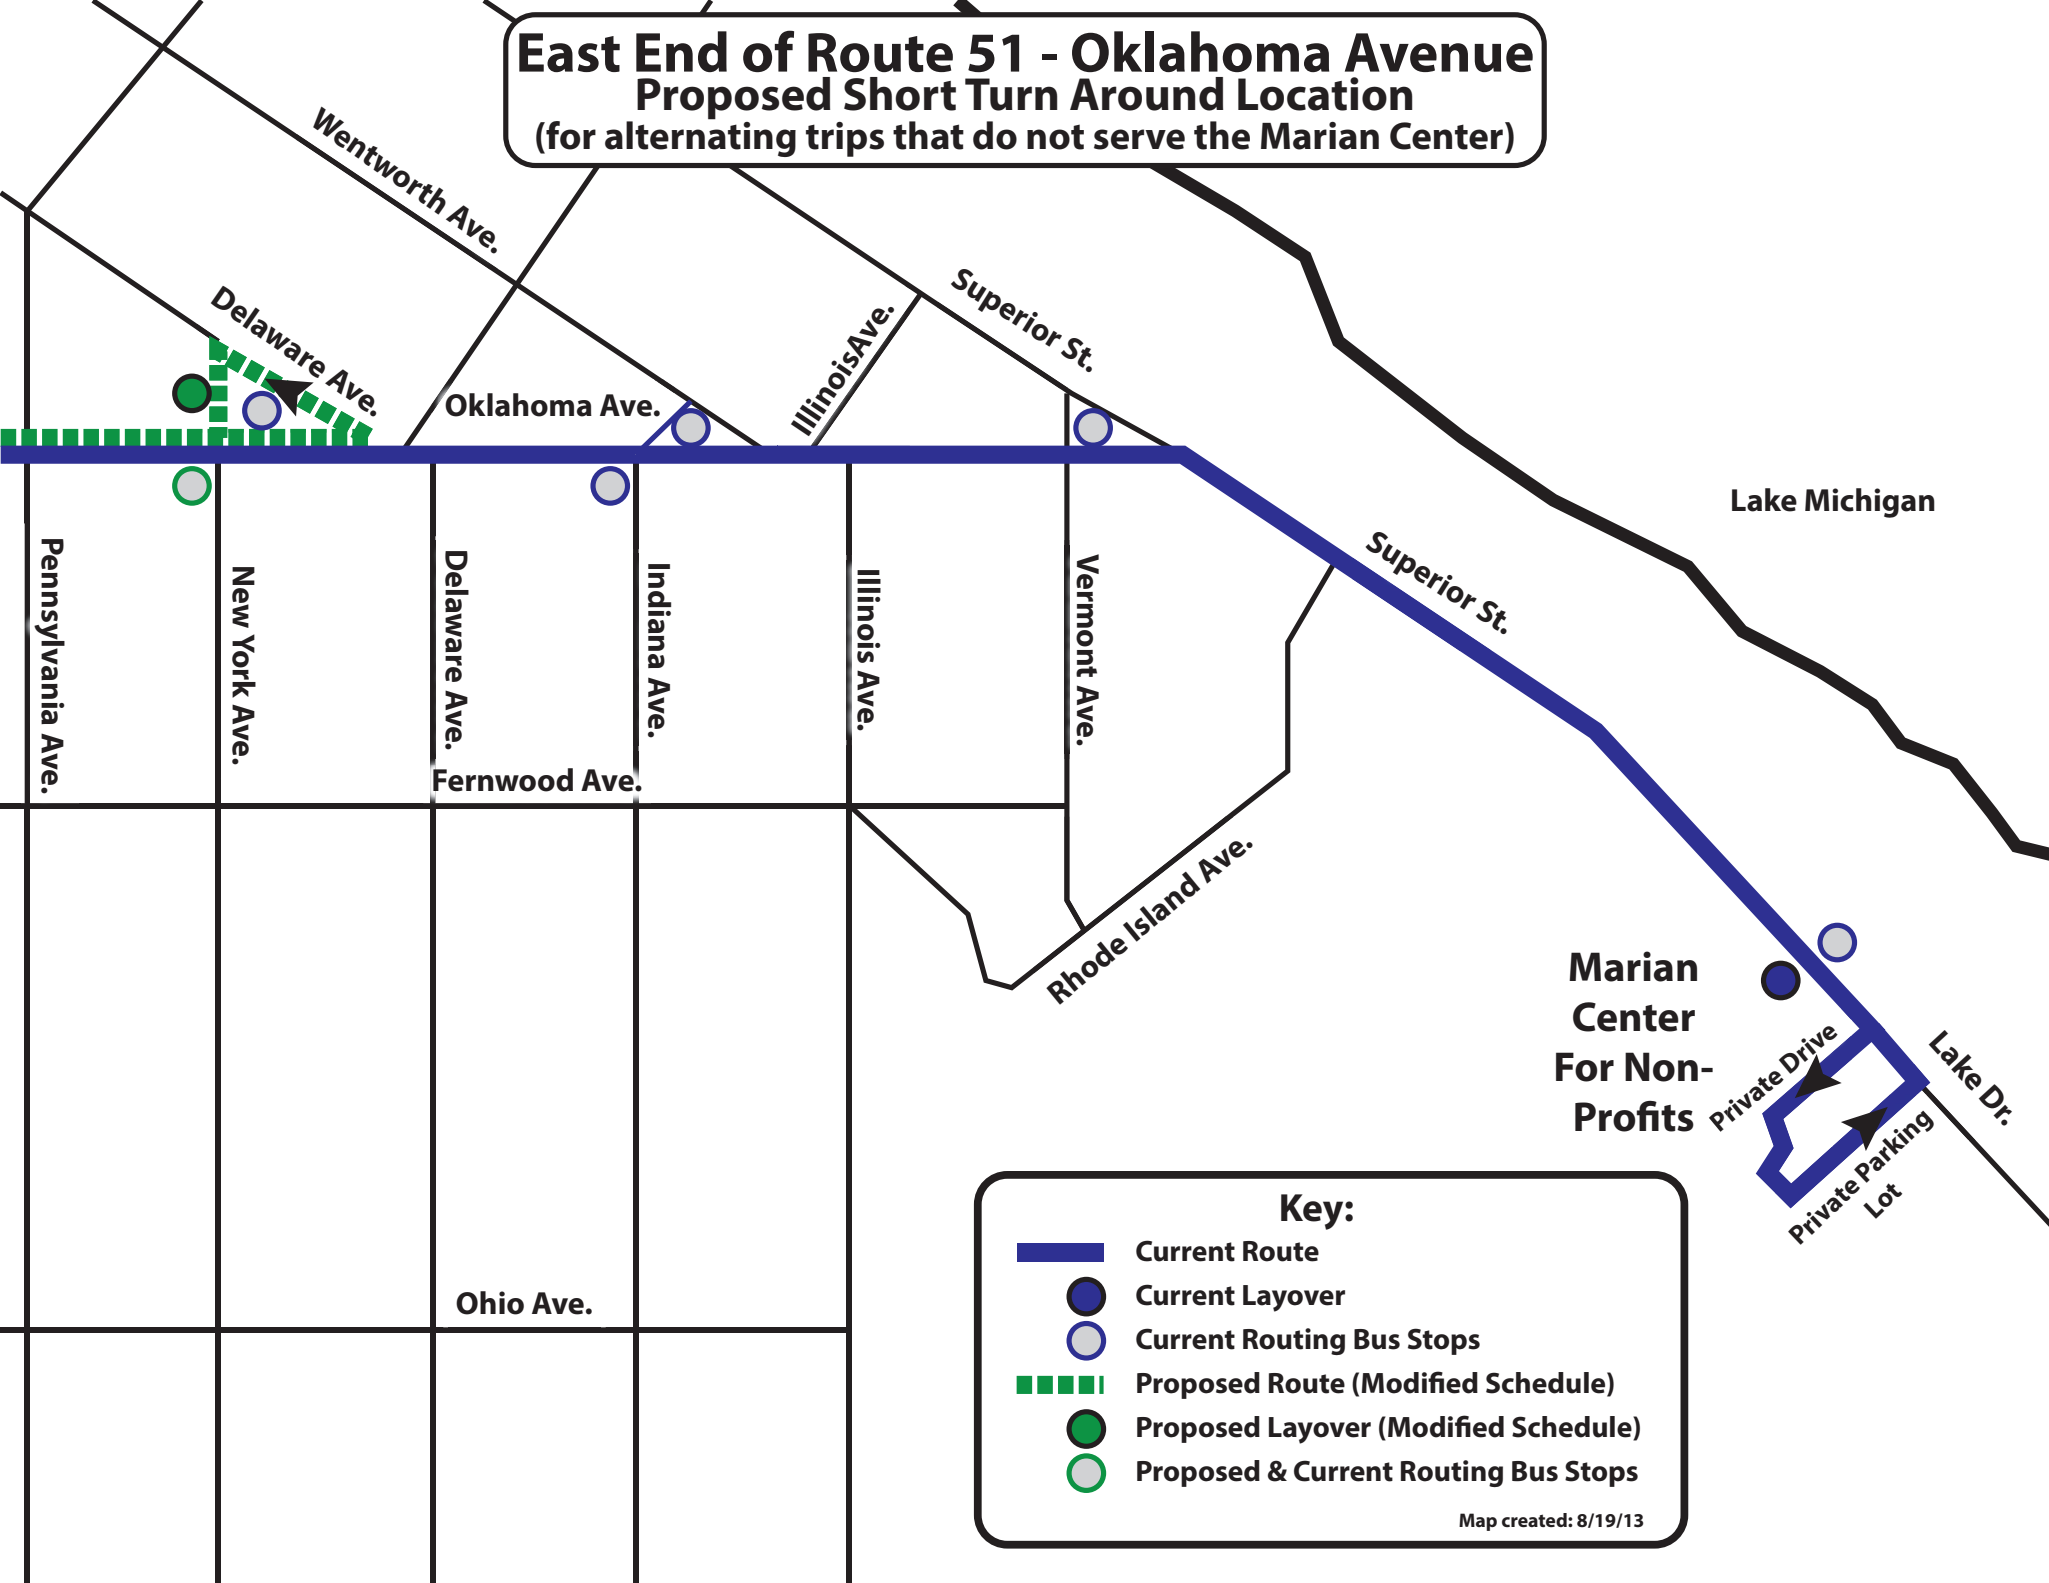

**East End of Route 51 - Oklahoma Avenue**  
**Proposed Short Turn Around Location**  
 (for alternating trips that do not serve the Marian Center)

**Key:**

- Current Route
- Current Layover
- Current Routing Bus Stops
- Proposed Route (Modified Schedule)
- Proposed Layover (Modified Schedule)
- Proposed & Current Routing Bus Stops

Map created: 8/19/13