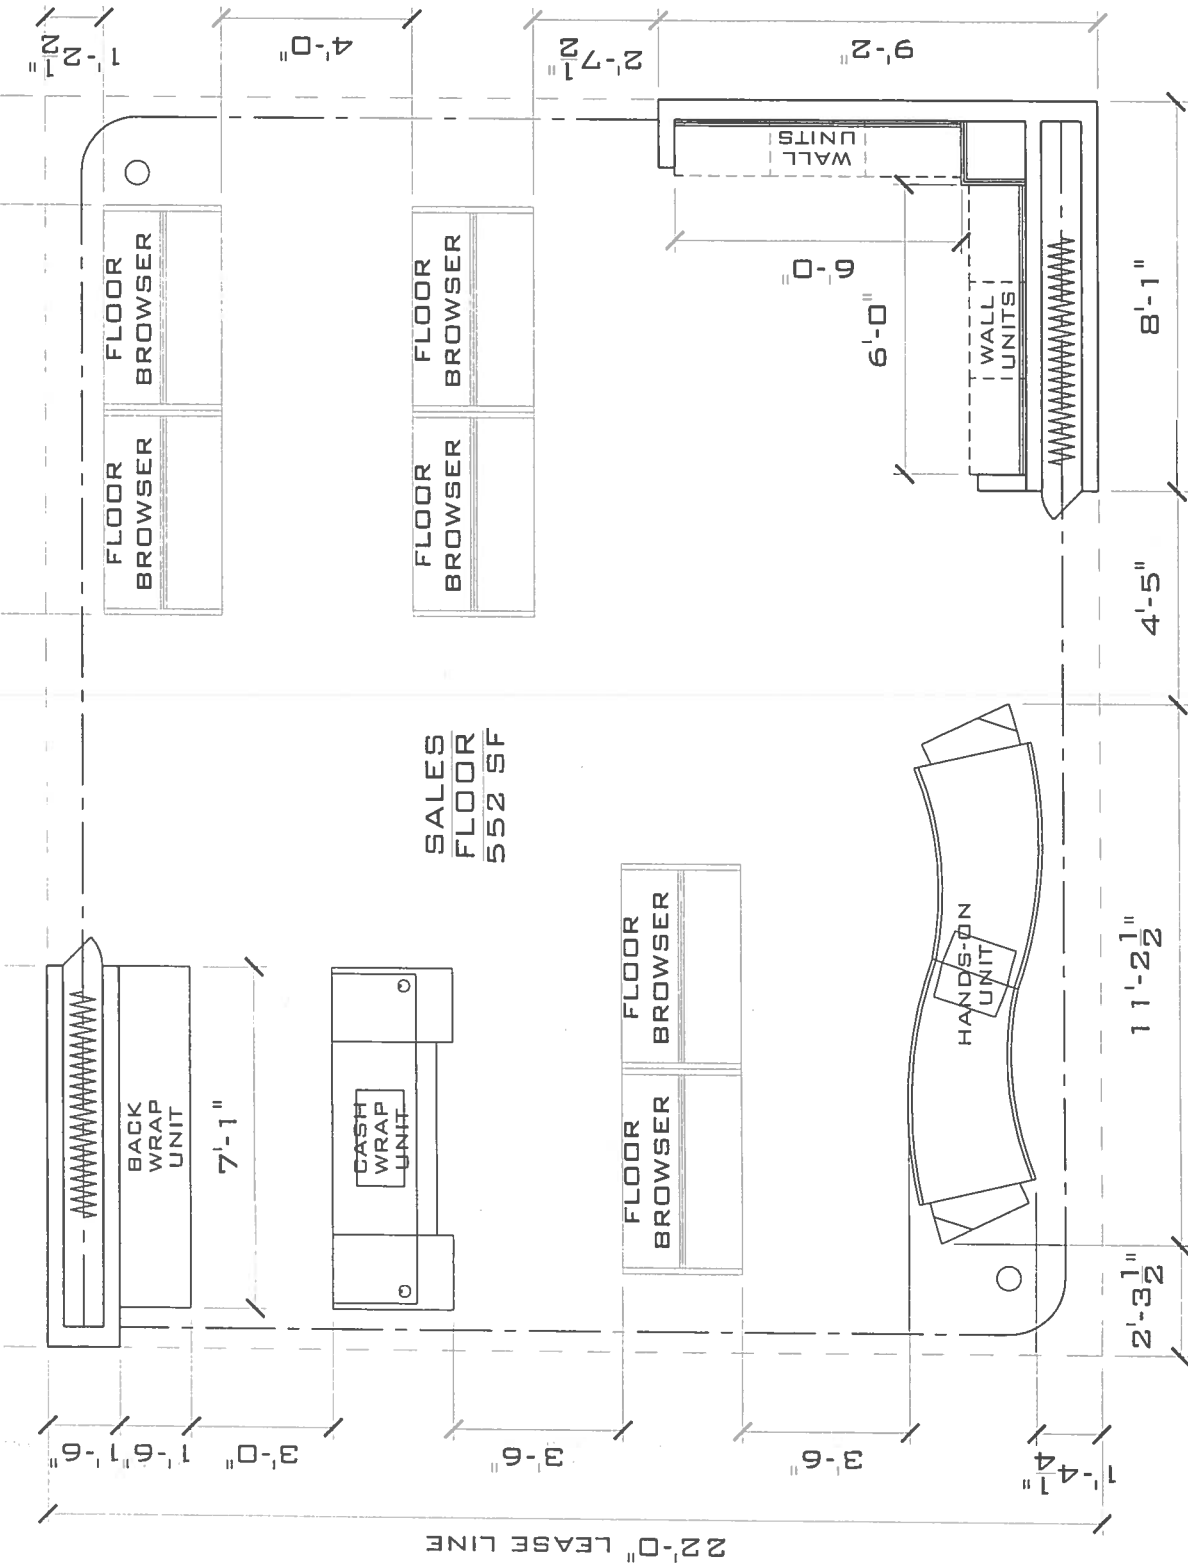

GENERAL MITCHELL INTERNATIONAL AIRPORT  
TERMINAL BUILDING - GATE LEVEL

PROPOSED LOCATION:  
INMOTION MKE, LLC

PROPOSED LOCATION:  
INMOTION MKE, LLC

1 inch = 200 feet

CONCOURSE C

CONCOURSE C - INMOTION MKE, LLC

1 KIOSK PLAN  
Scale: 1/4" = 1'-0"

INMOTION

CONCOURSE D

EXIT

INMO  
ENTERTAINMENT

For  
Soft

headphones

speakers

CONCOURSE D - INMOTION MKE, LLC

**1 KIOSK PLAN**

Scale: 1/4" = 1'-0"