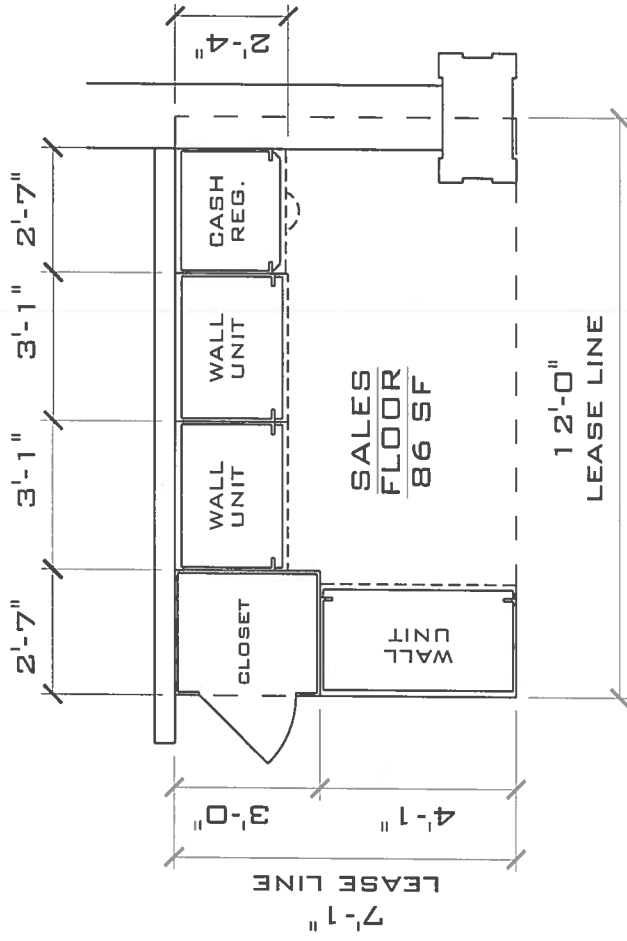

GENERAL MITCHELL INTERNATIONAL AIRPORT  
TERMINAL BUILDING - GATE LEVEL

PROPOSED LOCATION:  
INMOTION MKE, LLC

PROPOSED LOCATION:  
INMOTION MKE, LLC

1 inch = 200 feet

CONCOURSE C

CONCOURSE C - INMOTION MKE, LLC

CONCOURSE D - INMOTION MKE, LLC

**1 KIOSK PLAN**

Scale: 1/4" = 1'-0"