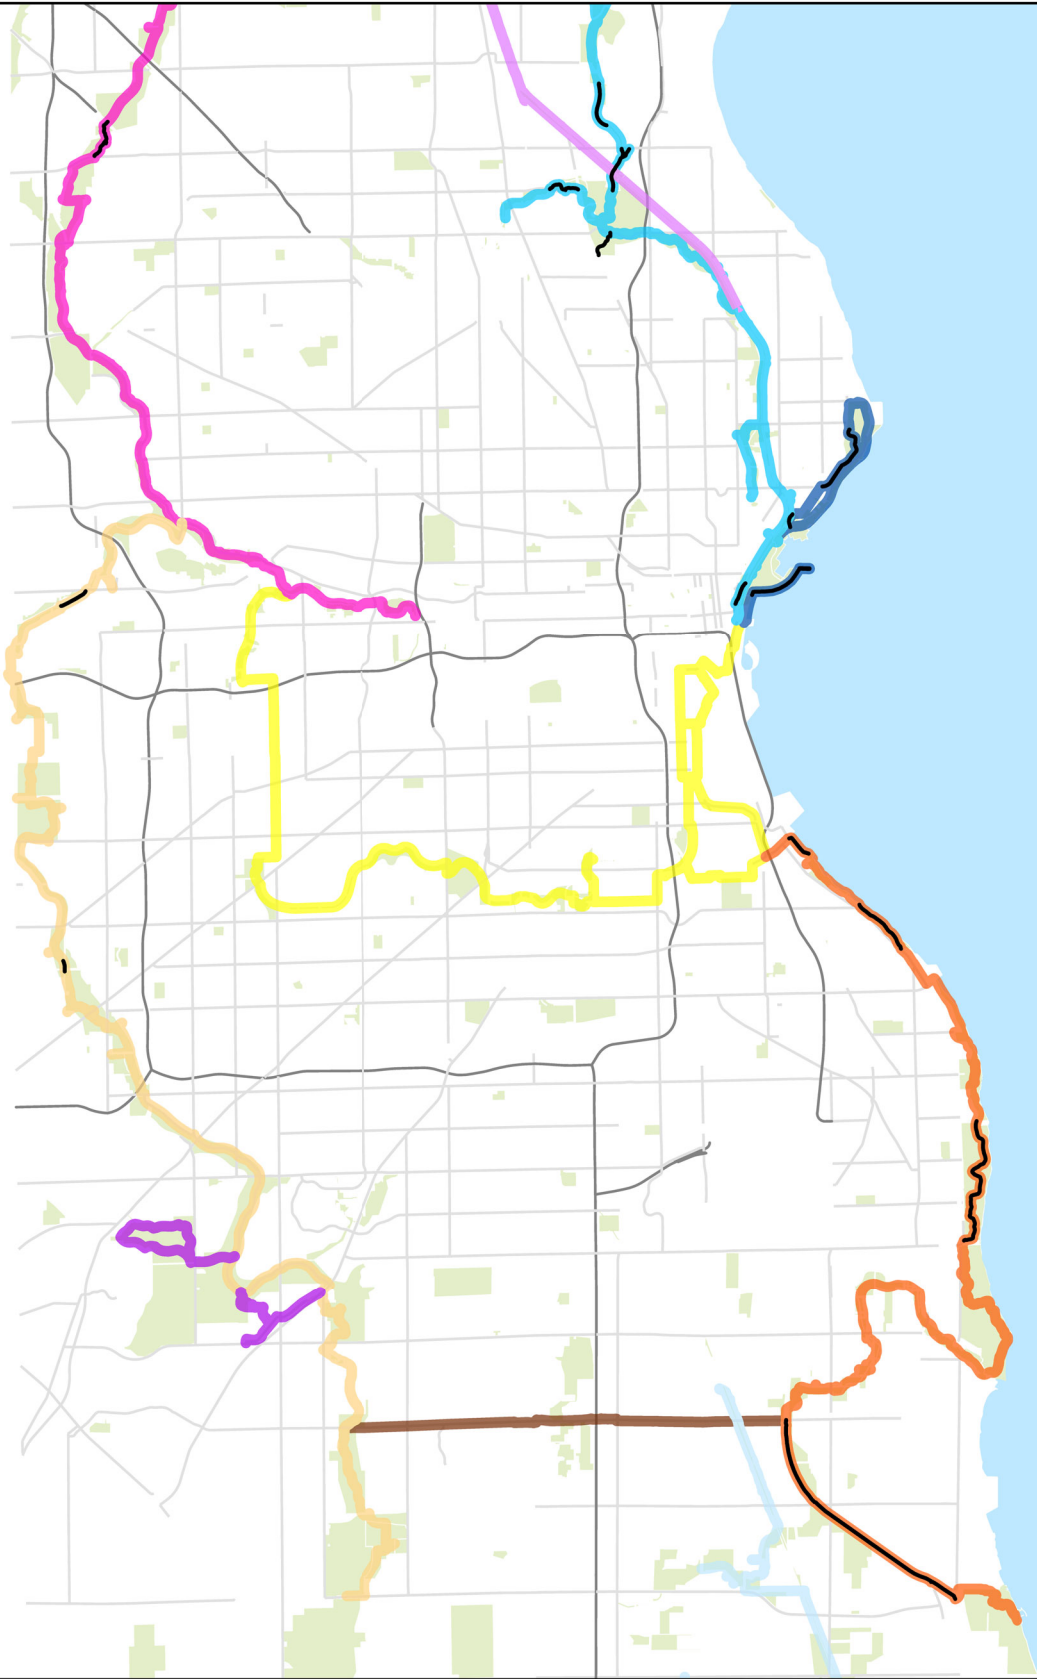

Pleasant Valley Park

Cambridge Woods

Oak Leaf Trail

Project Site

University of Wisconsin

E CHAMBERS ST

Milwaukee River

East Side Bike Trail

E HARTFORD AVE

E HARTFORD AVE

E HAMPSHIRE ST

E HAMPSHIRE ST

E KENWOOD BLVD

E KENWOOD BLVD

E LINNWOOD AVE

E LINNWOOD AVE

E LOCUST ST

Oak Leaf Trail Access Ramp to University of Wisconsin-Milwaukee

-  Oak Leaf Trail
-  Milwaukee County Parks

Oak Leaf Trail Bike Commuting Encouragement

- Oak Leaf Trail
- Milwaukee County Parks

7/19/2021

Oak Leaf Trail Modernization to Increase Bicycle Commuting

- Modernization
- Milwaukee County Parks
- Oak Leaf Trail by Line
 - Drexel
 - Kinnickinnic
 - Lake Park
 - Menomonee Line
 - Milwaukee River
 - Oak Creek
 - Root River
 - South Shore
 - Whitnall
 - Zip