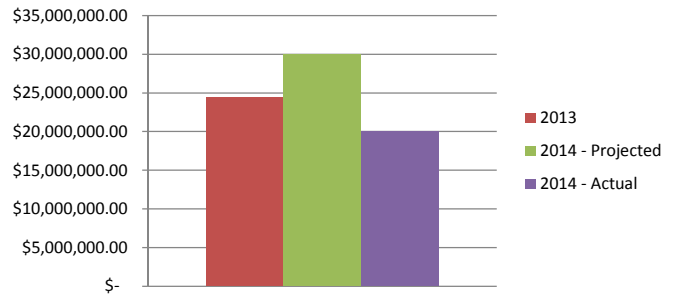

Economic Development Division

Performance Dashboard: 1st Quarter 2014

Land Sales

Tax Base Generated

Construction Jobs Created

Other Jobs Created/Placed/Recruited

Cell & Parking Revenue

DBE Participation (Development - % Complete)