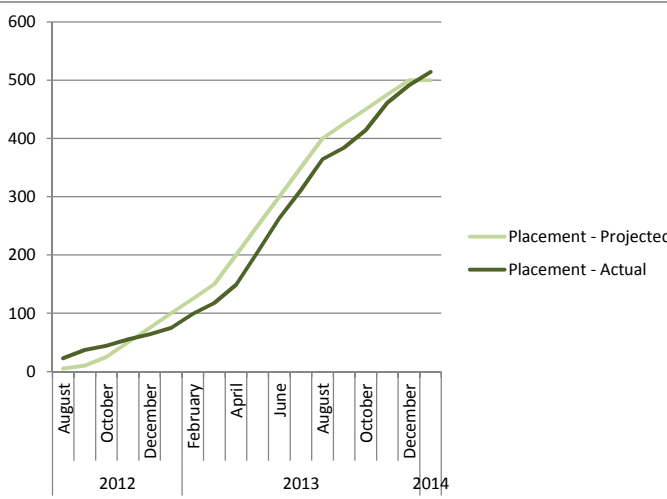

Workforce Training