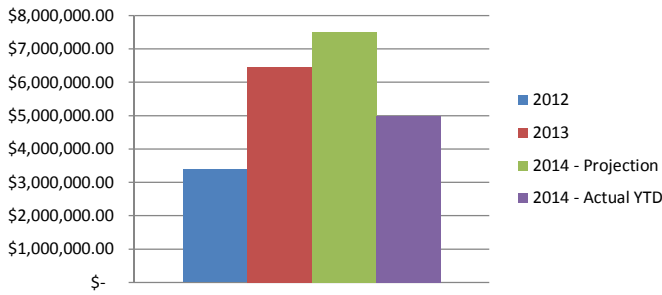

Economic Development Division

Performance Dashboard: 1st Quarter 2014

Land Sales

Tax Base Generated

Construction Jobs Created

Other Jobs Created/Placed/Recruited

Cell & Parking Revenue

DBE Participation (Development - % Complete)