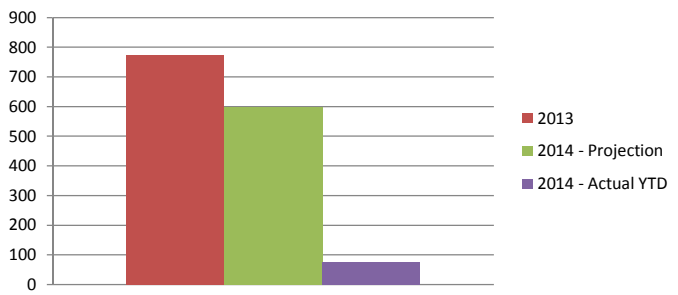

Economic Development Division

Performance Dashboard: 1st Quarter 2014

Land Sales

Tax Base Generated

Construction Jobs Created

Other Jobs Created/Placed/Recruited

Cell & Parking Revenue

DBE Participation (Development - % Complete)