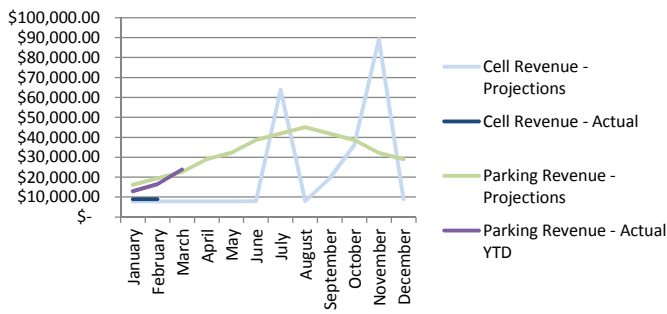

Economic Development Division

Performance Dashboard: 1st Quarter 2014

Land Sales

Tax Base Generated

Construction Jobs Created

Other Jobs Created/Placed/Recruited

Cell & Parking Revenue

DBE Participation (Development - % Complete)