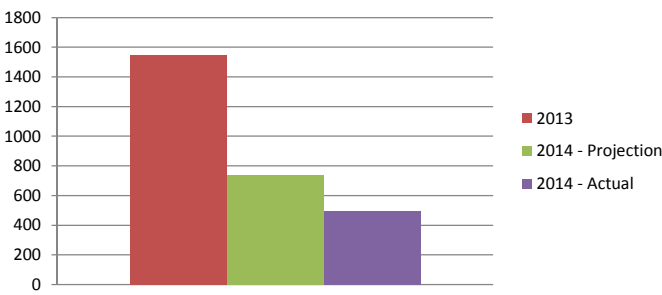

Economic Development Division

Performance Dashboard: 1st Quarter 2014

Land Sales

Tax Base Generated

Construction Jobs Created

Other Jobs Created/Placed/Recruited

Cell & Parking Revenue

DBE Participation (Development - % Complete)